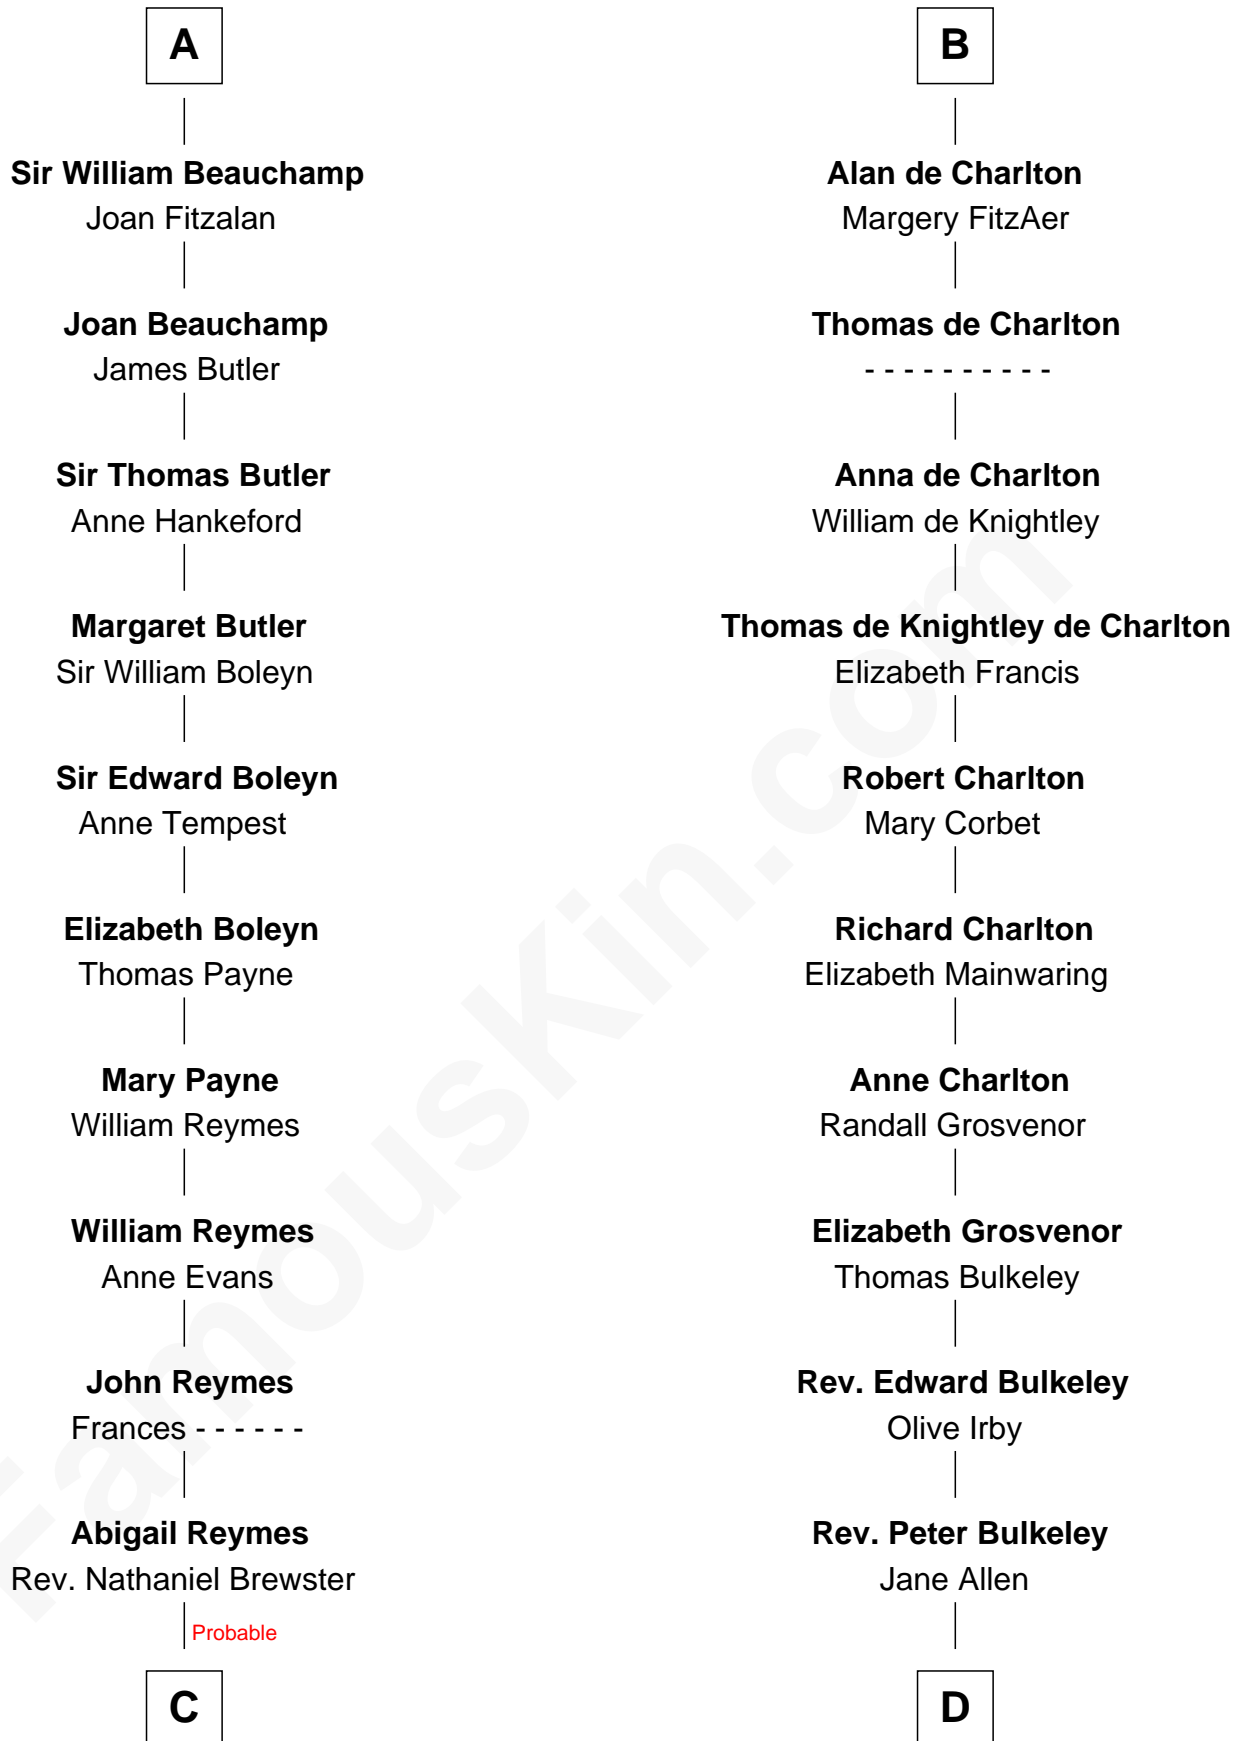

FamousKin.com

Relationship Chart of

William Floyd

Signer of the Declaration of Independence

20th cousin 1 time removed of

Samuel Prescott

Completed Paul Revere's Midnight Ride

Roger de Tony
Ida of Hainault

Sir Ralph de Tony
Margaret Beaumont

Ida de Tony
Sir Roger le Bigod

Hugh le Bigod
Maud Marshal

Isabel le Bigod
Sir John FitzGeoffrey

Maud FitzJohn
William de Beauchamp

Guy de Beauchamp
Alice de Toeni

Sir Thomas de Beauchamp
Katherine de Mortimer

A

Sir Ralph de Tony
Margaret Beaumont

Ida de Tony
Henry II, King of England

Sir William Longespee
Ela of Salisbury

Stephen Longespee
Emmeline de Ridelisford

Ela Longespee
Sir Roger la Zouche

Sir Alan la Zouche
Eleanor de Segrave

Elena Zouche
Alan de Charlton

B

C

Sarah Brewster
Jonathan Smith

Jonathan Smith
Elizabeth Platt

Tabitha Smith
Nicholl Floyd

William Floyd

Signer of Declaration of Independence