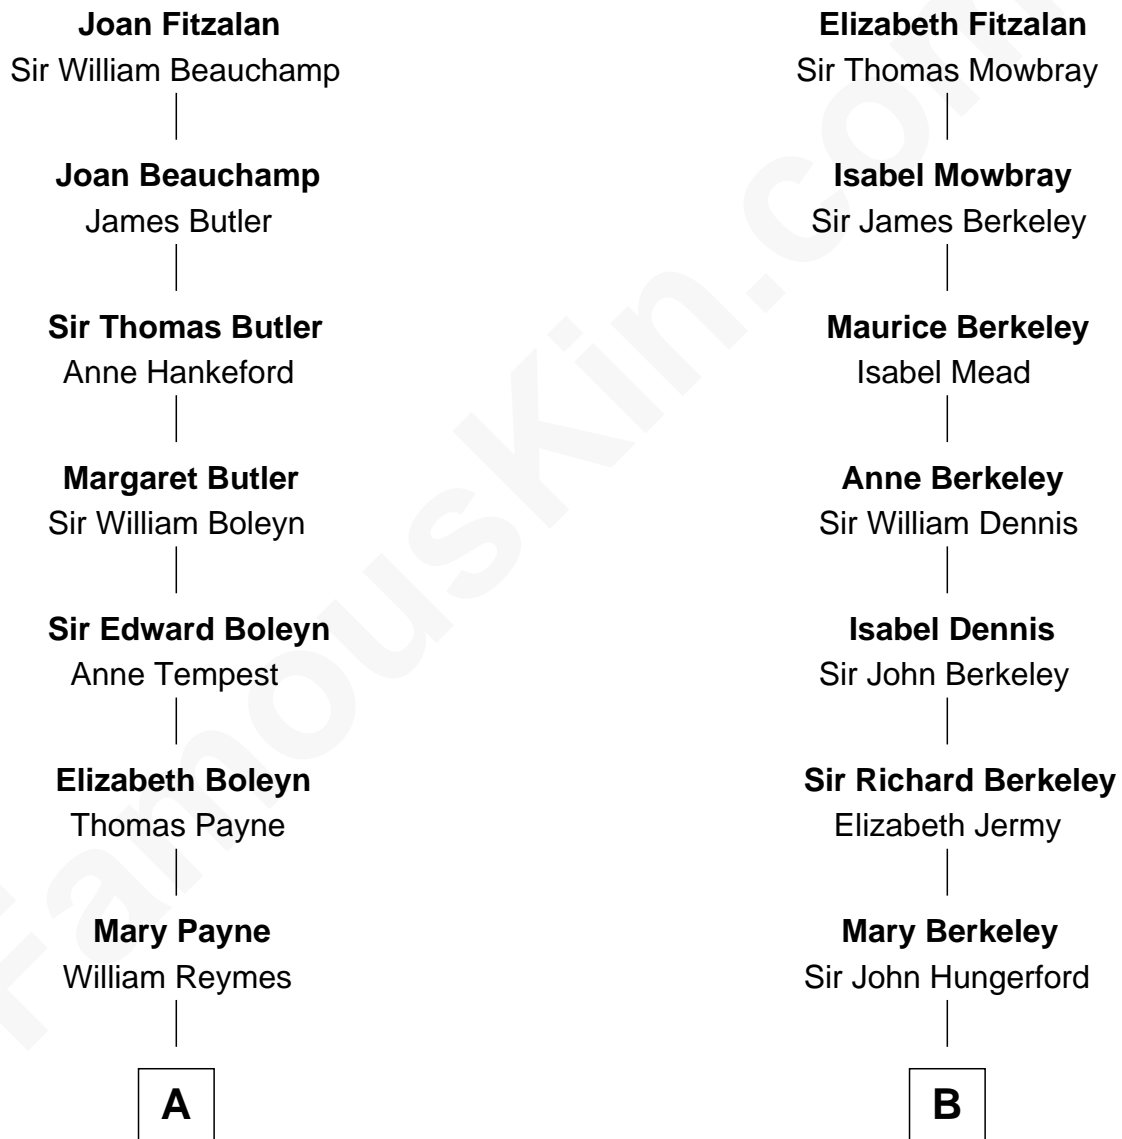

## Relationship Chart of

### William Floyd

*Signer of the Declaration of Independence*

13th cousin of

### Samuel Prescott

*Completed Paul Revere's Midnight Ride*

**Sir Richard Fitzalan**

Elizabeth de Bohun

**A**

**William Reymes**

Anne Evans

**John Reymes**