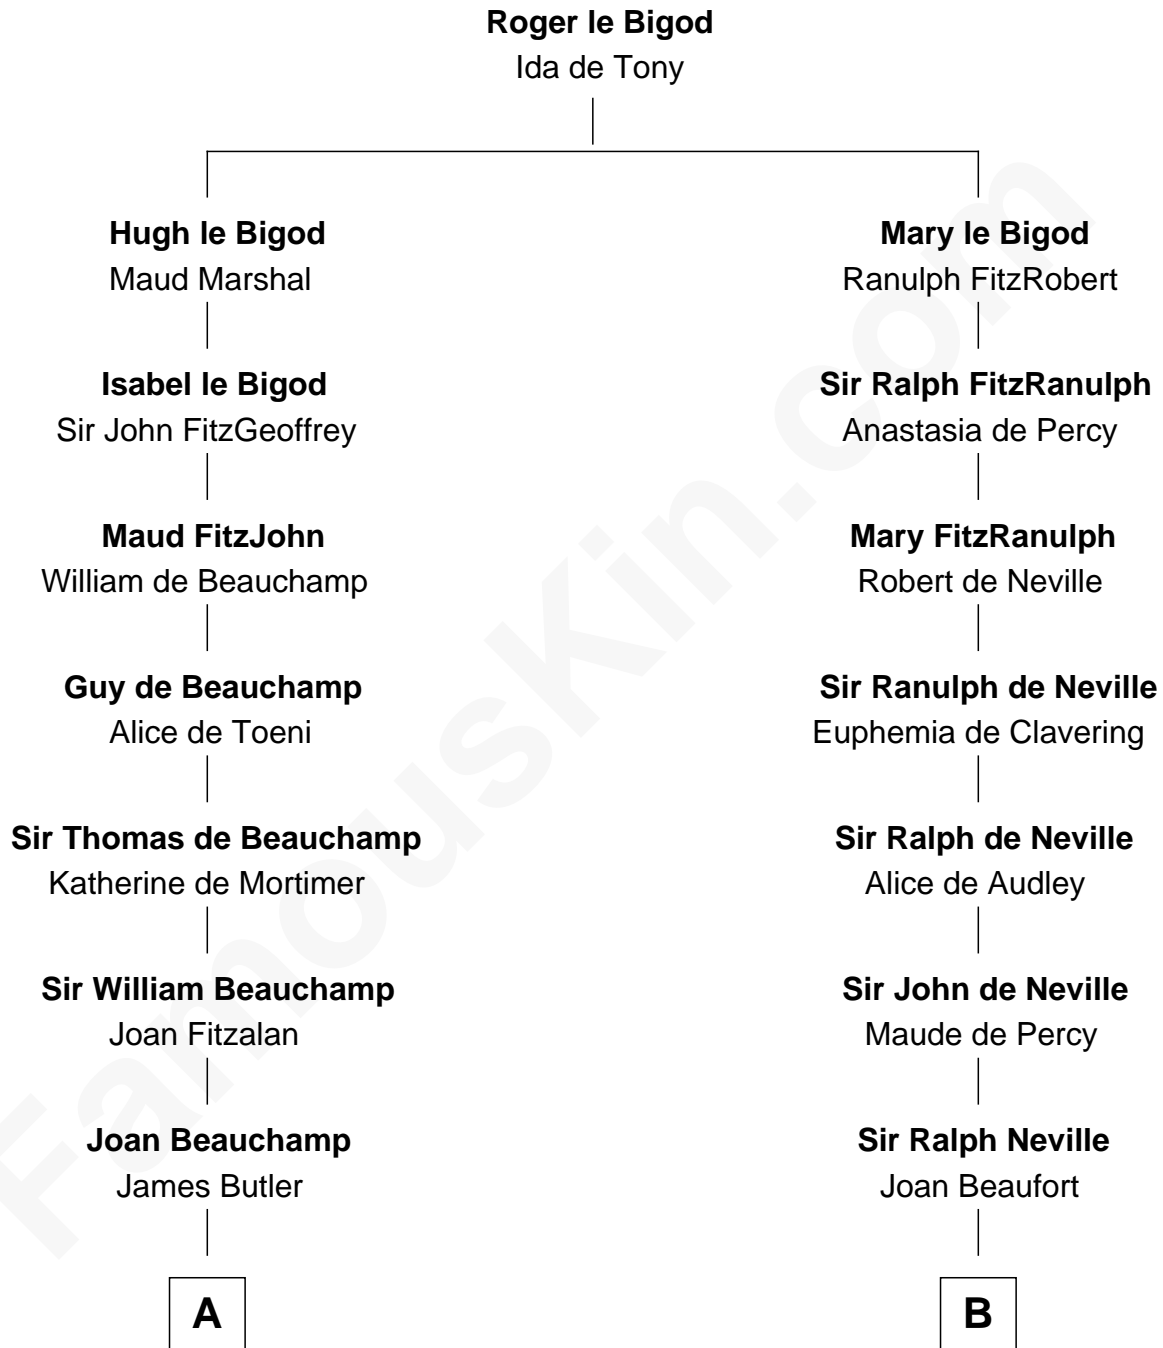

FamousKin.com

Relationship Chart of

William Floyd

Signer of the Declaration of Independence

18th cousin 3 times removed of

Milton Bradley

Founder, Milton Bradley Company

C

Tabitha Smith
Nicholl Floyd

William Floyd

Signer of Declaration of Independence

D

Moses Lyford
Mehitable Smith

Oliver Smith Lyford
Elizabeth Johnson

Dudley Lyford
Betsey Smith

Fanny Lyford
Lewis Bradley