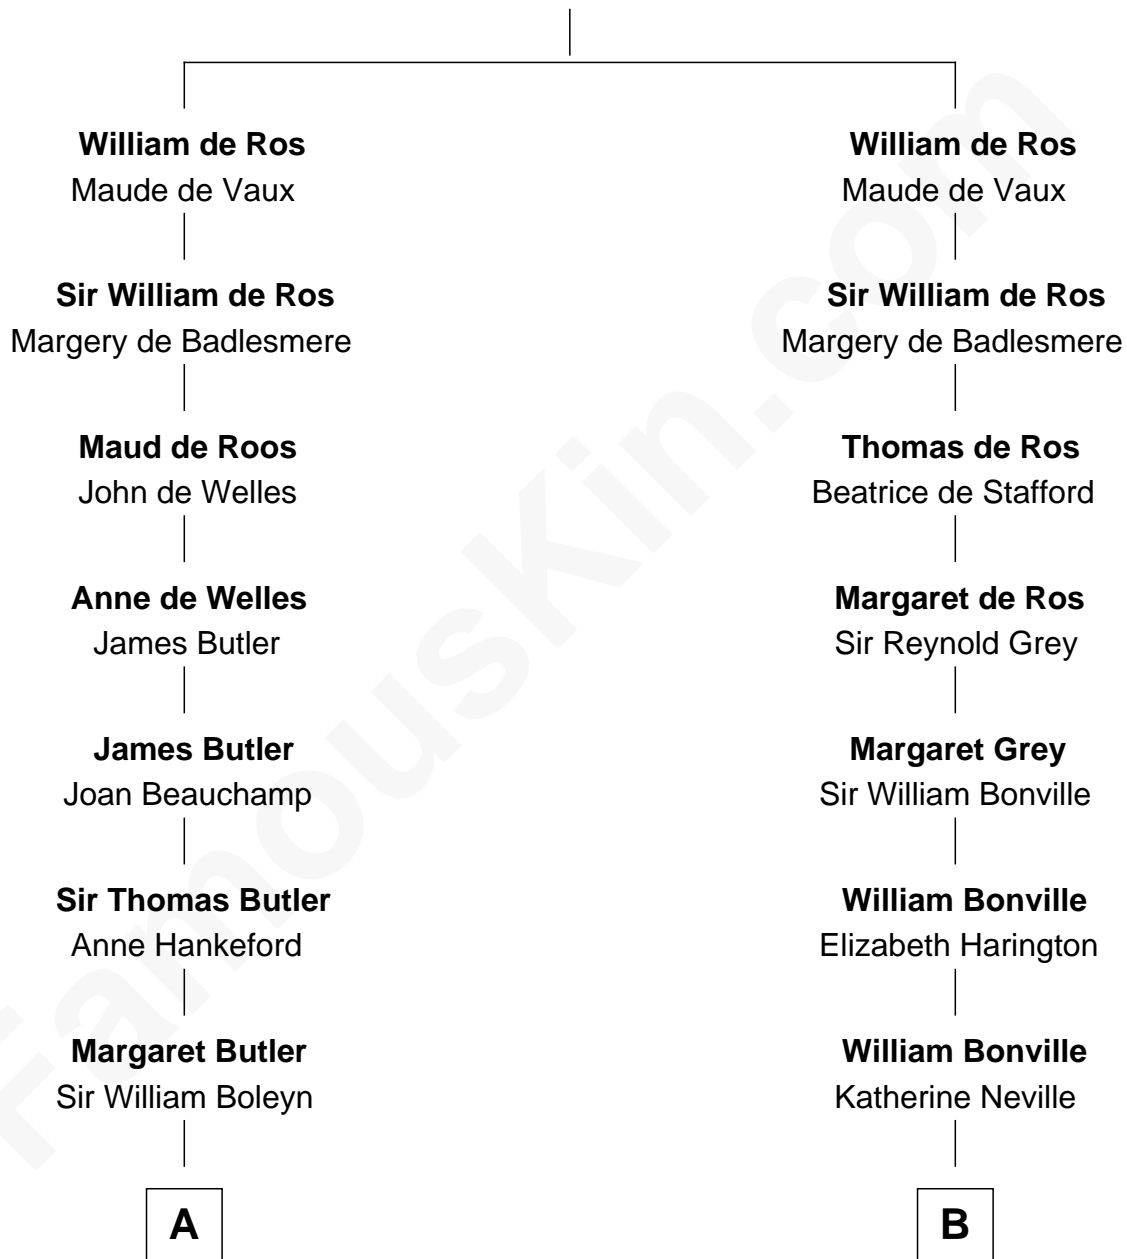

## Relationship Chart of

### William Floyd

*Signer of the Declaration of Independence*

**16th cousin 3 times removed of**

### Milton Bradley

*Founder, Milton Bradley Company*

**Sir Robert de Ros**

Isabel de Aubeney

**C**

—  
**Dudley Lyford**

Betsy Smith

—  
**Fanny Lyford**