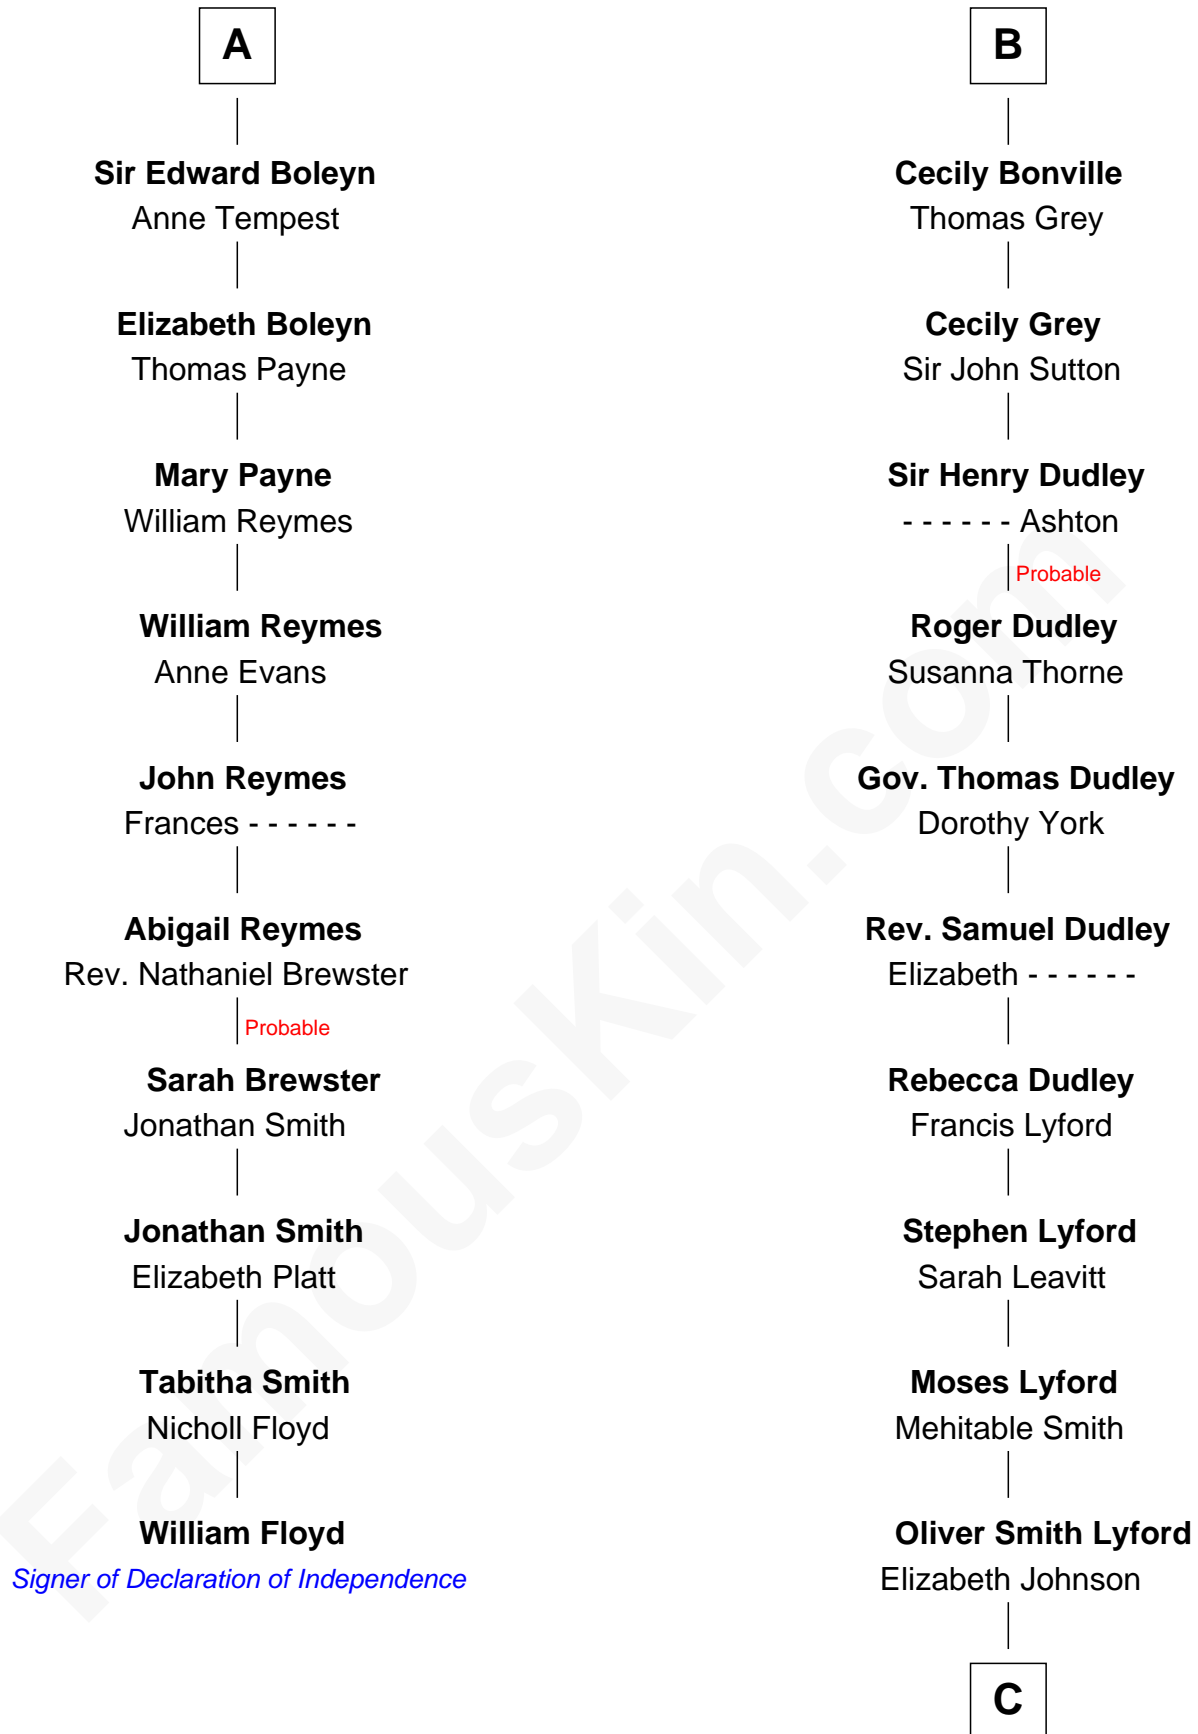

## Relationship Chart of

### William Floyd

*Signer of the Declaration of Independence*

**16th cousin 3 times removed of**

### Milton Bradley

*Founder, Milton Bradley Company*

**Sir Robert de Ros**

Isabel de Aubeney

**C**

—  
**Dudley Lyford**

Betsy Smith

—  
**Fanny Lyford**