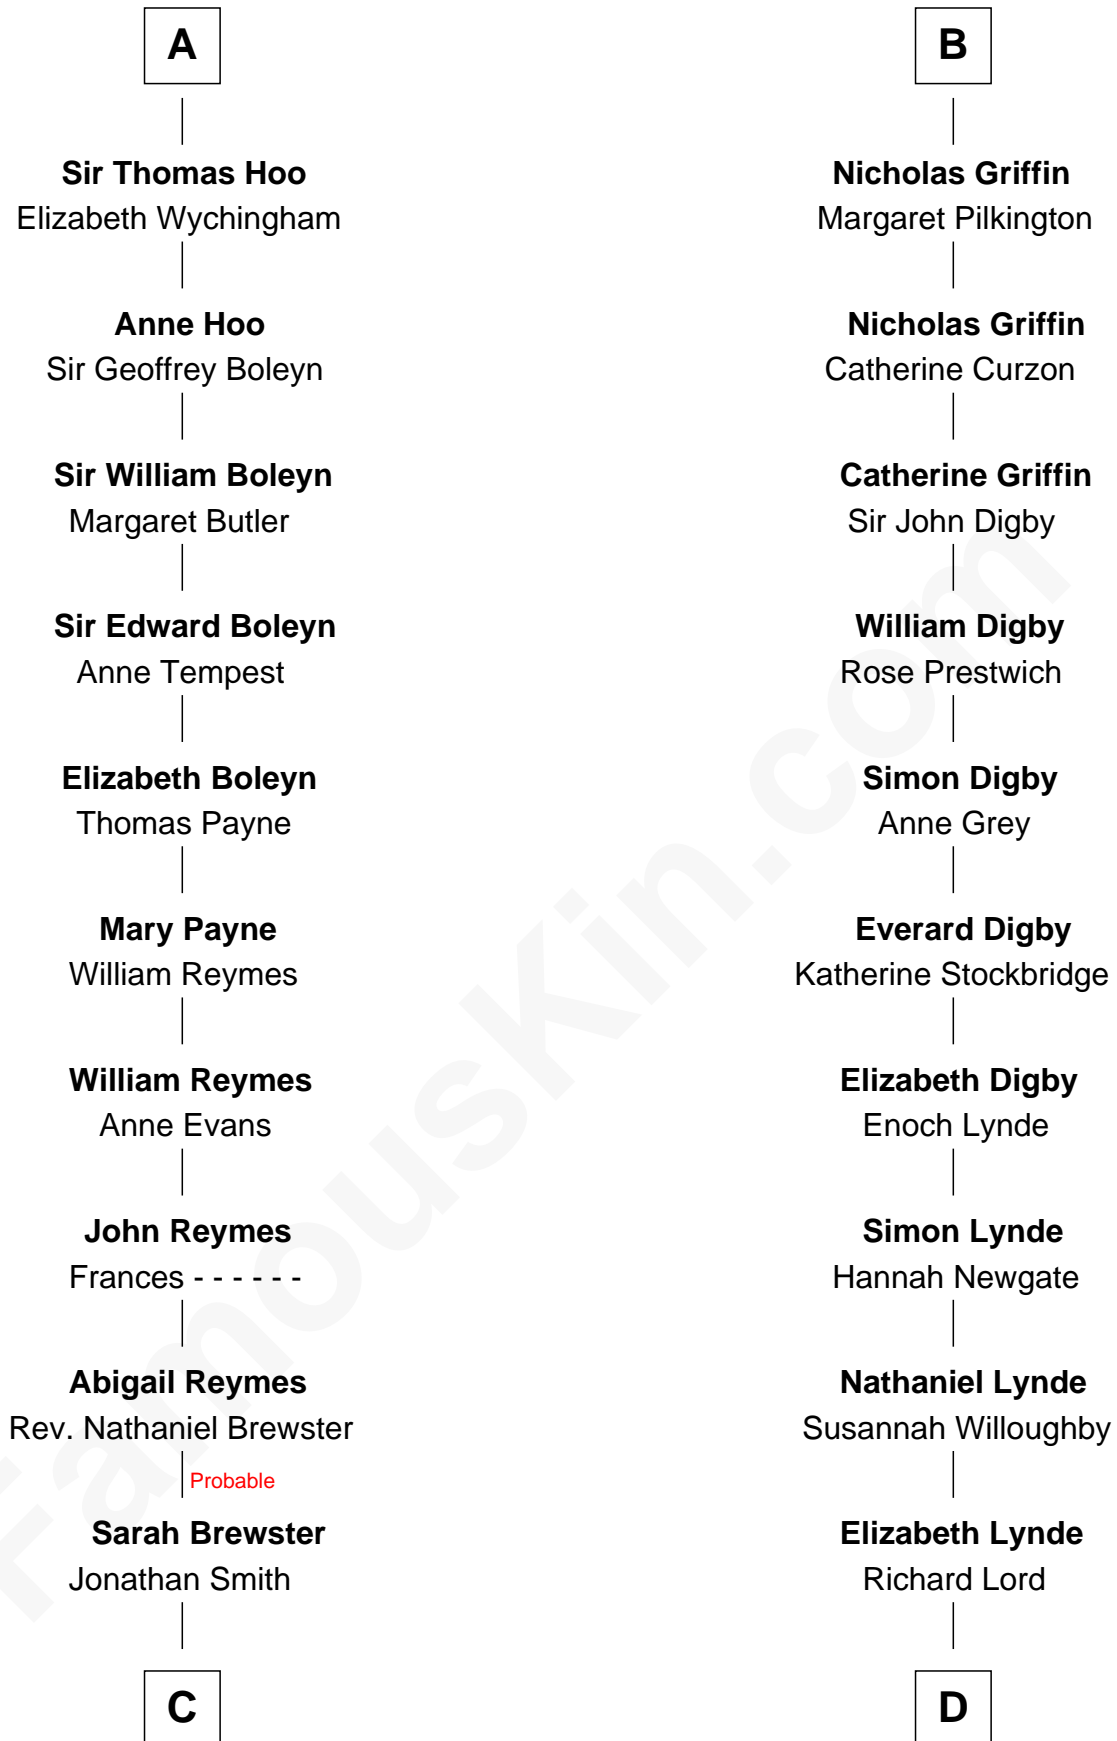

FamousKin.com

Relationship Chart of

William Floyd

Signer of the Declaration of Independence

19th cousin 2 times removed of

J.P. Morgan

American Banker and Art Collector

C

Jonathan Smith

Elizabeth Platt

Tabitha Smith

Nicholl Floyd

William Floyd

Signer of Declaration of Independence

D

Lynde Lord

Lois Sheldon

Lynde Lord

Mary Lyman

Mary Sheldon Lord

John Pierpont

Juliet Pierpont

Junius Spencer Morgan

J.P. Morgan