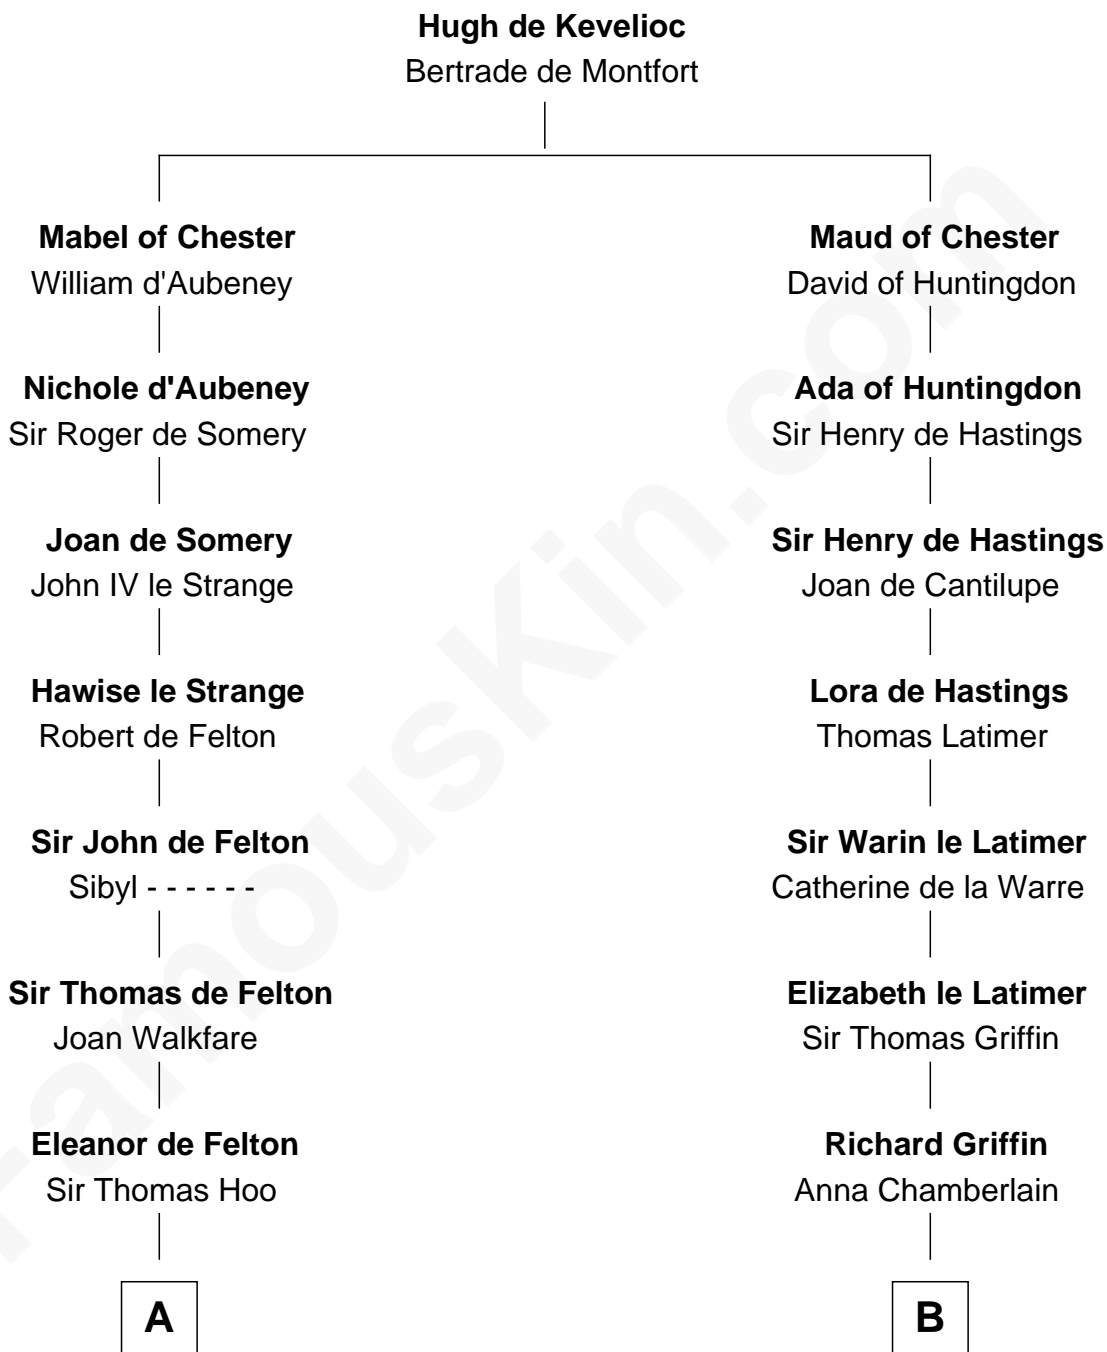

FamousKin.com

Relationship Chart of

William Floyd

Signer of the Declaration of Independence

19th cousin 2 times removed of

J.P. Morgan

American Banker and Art Collector

C

Jonathan Smith

Elizabeth Platt

Tabitha Smith

Nicholl Floyd

William Floyd

Signer of Declaration of Independence

D

Lynde Lord