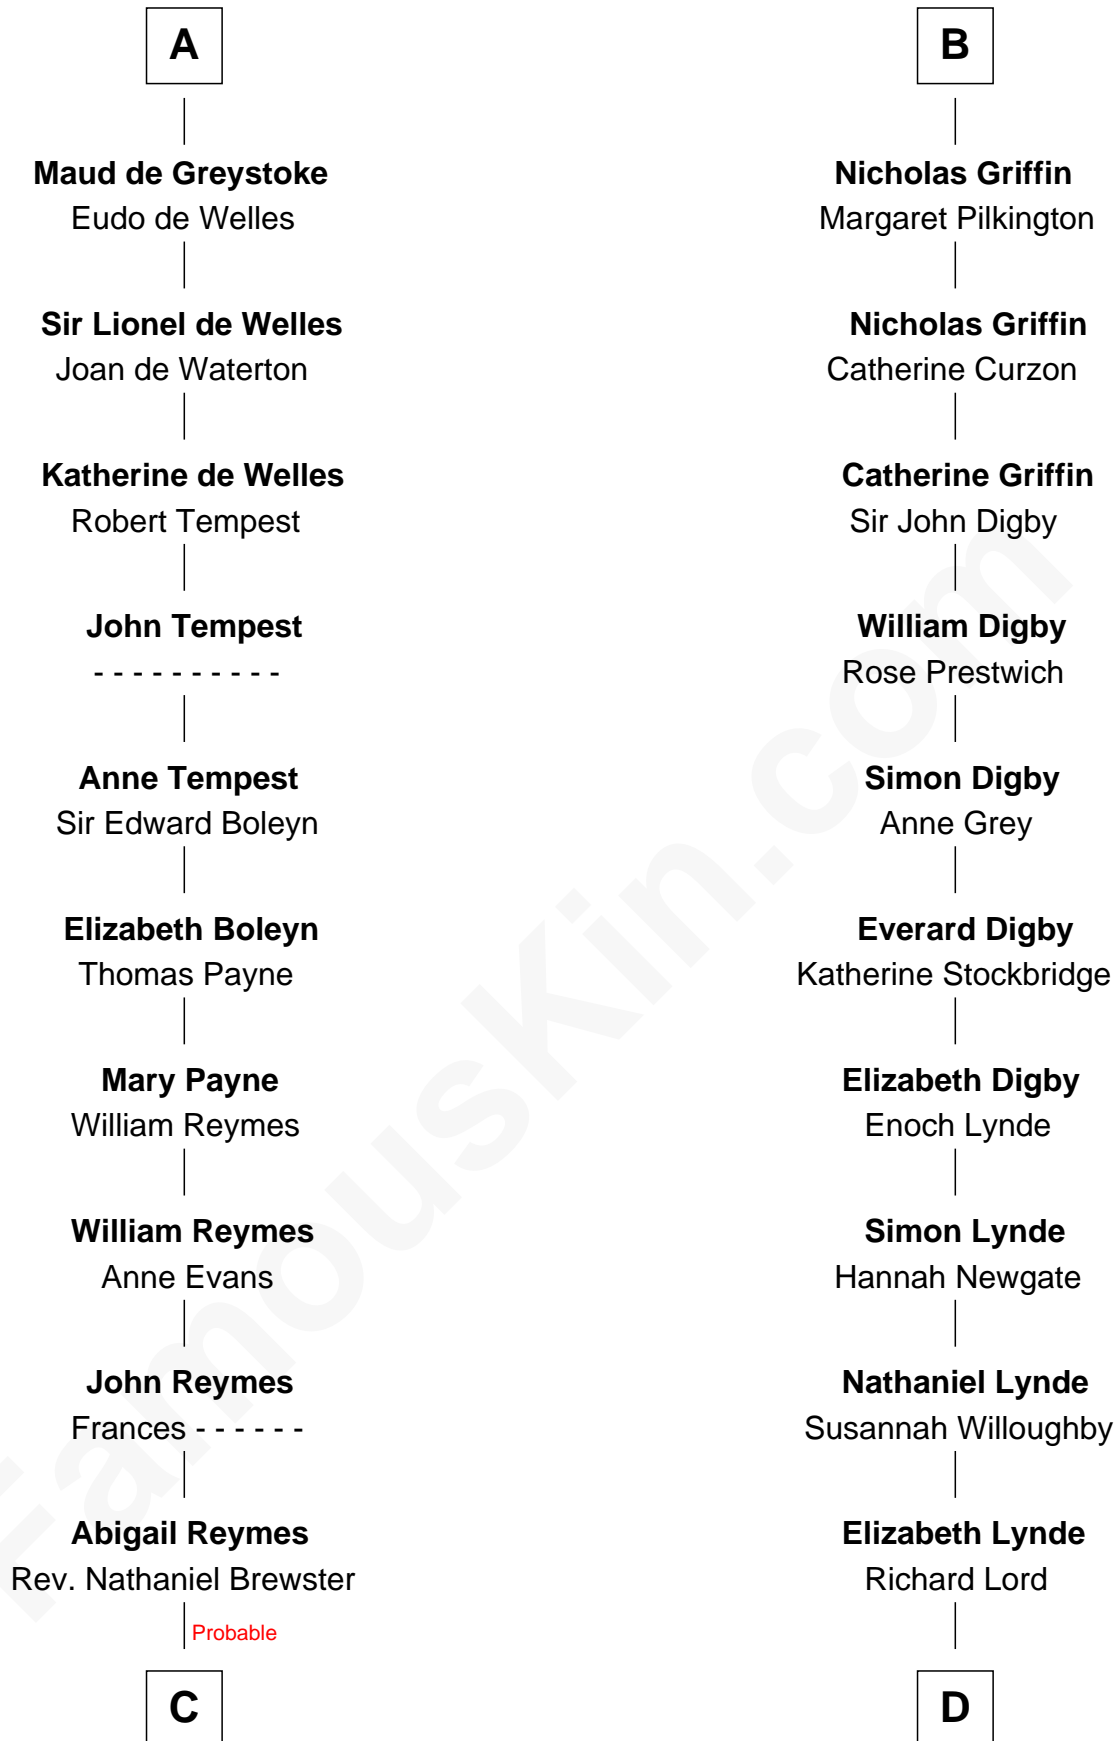

FamousKin.com

Relationship Chart of

William Floyd

Signer of the Declaration of Independence

20th cousin 1 time removed of

J.P. Morgan

American Banker and Art Collector

Alan of Galloway

Elizabeth le Latimer

Sir Thomas Griffin

Katherine de Clifford

Sir Ralph de Greystoke

Richard Griffin

Anna Chamberlain

A

B