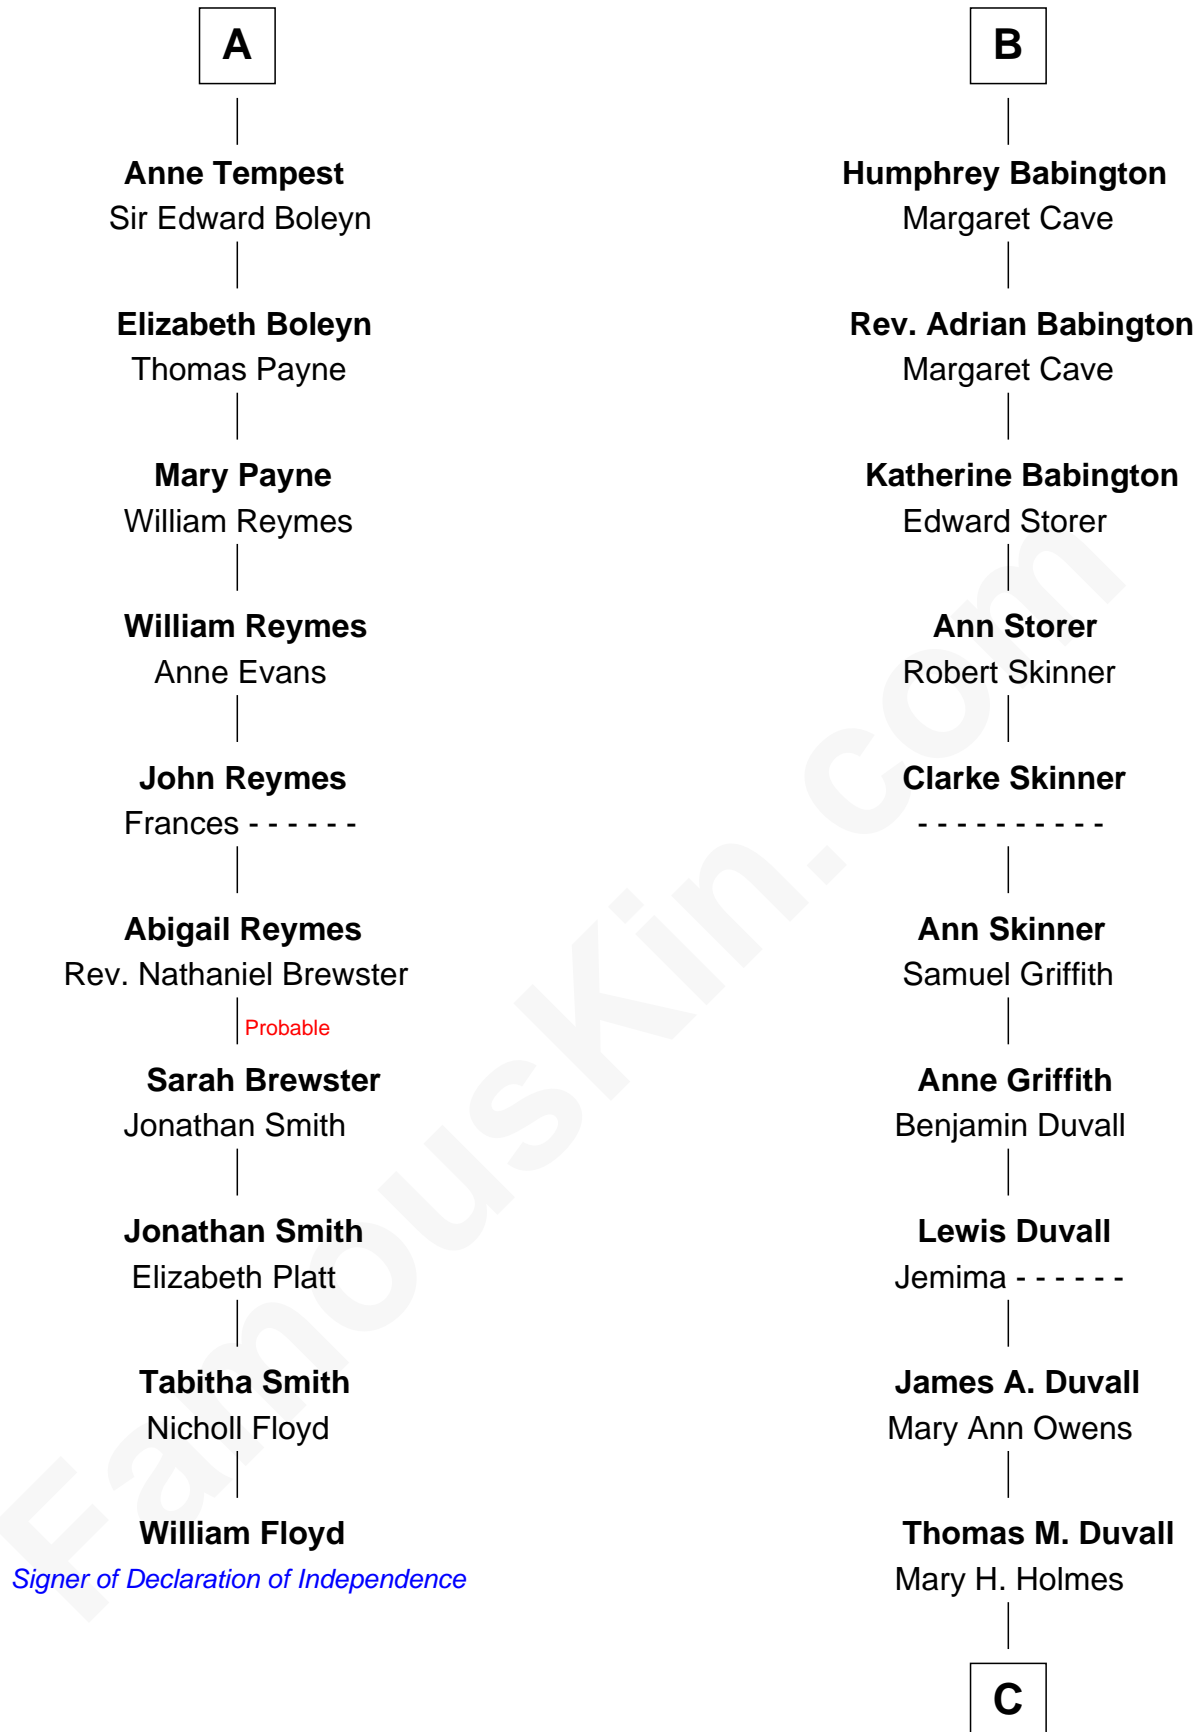

FamousKin.com

Relationship Chart of

William Floyd

Signer of the Declaration of Independence

16th cousin 5 times removed of

John Dye

TV and Movie Actor - "Touched by an Angel"

Sir Maurice de Berkeley

Eve la Zouche

C

Felix M. Duvall

Margaret E. Molloy

Robert Louis Duvall

Edith Clara Tippet

John Louis Duvall

Irene Maree McMillen