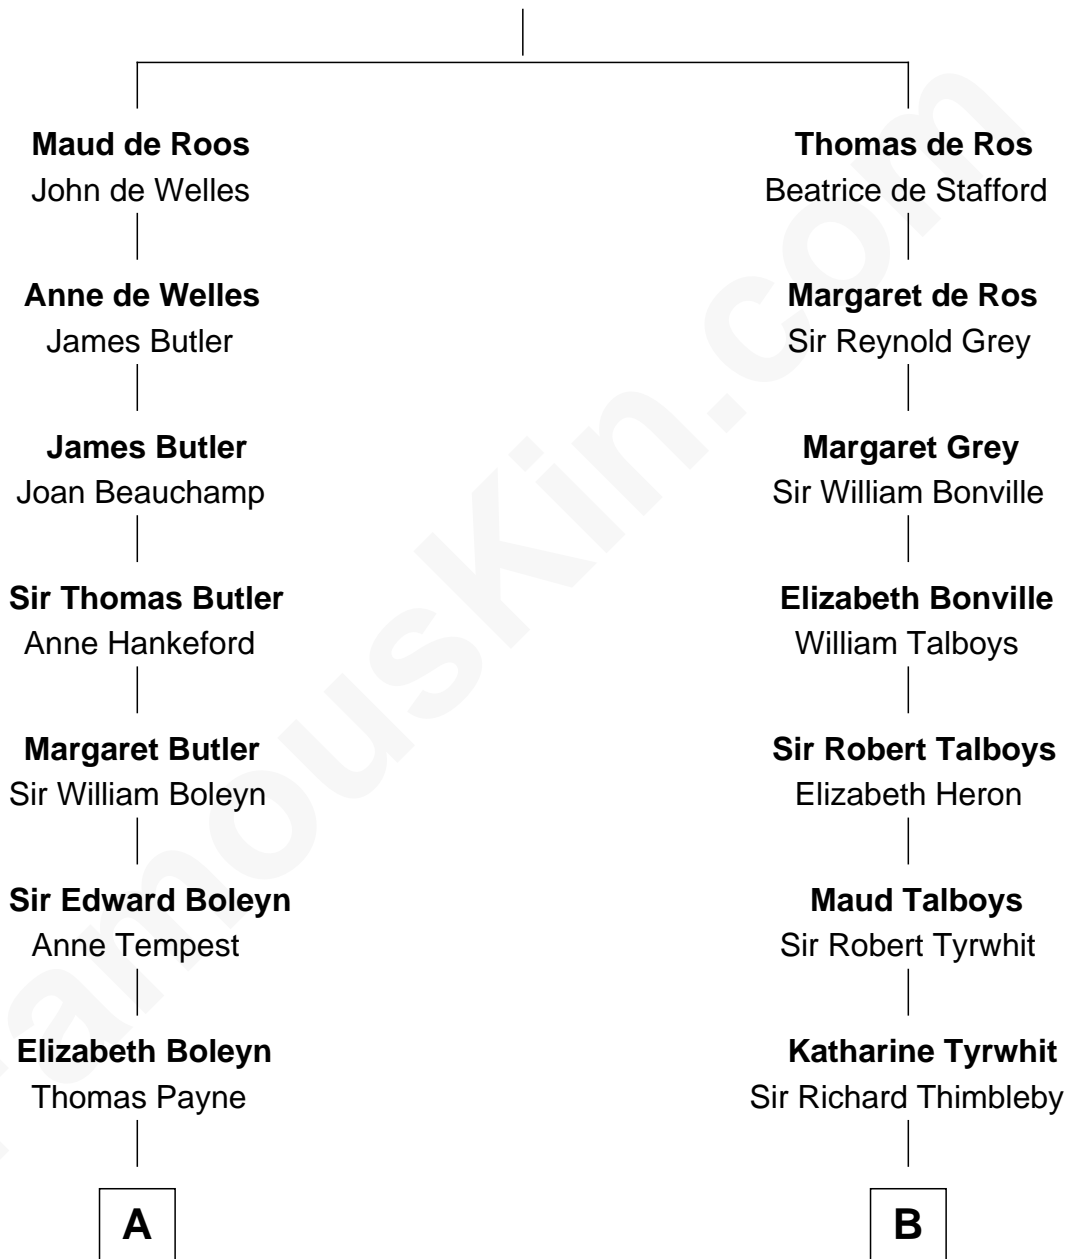

FamousKin.com

Relationship Chart of

William Floyd

Signer of the Declaration of Independence

14th cousin 4 times removed of

Katharine Hepburn
Movie Actress

Sir William de Ros
Margery de Badlesmere

A