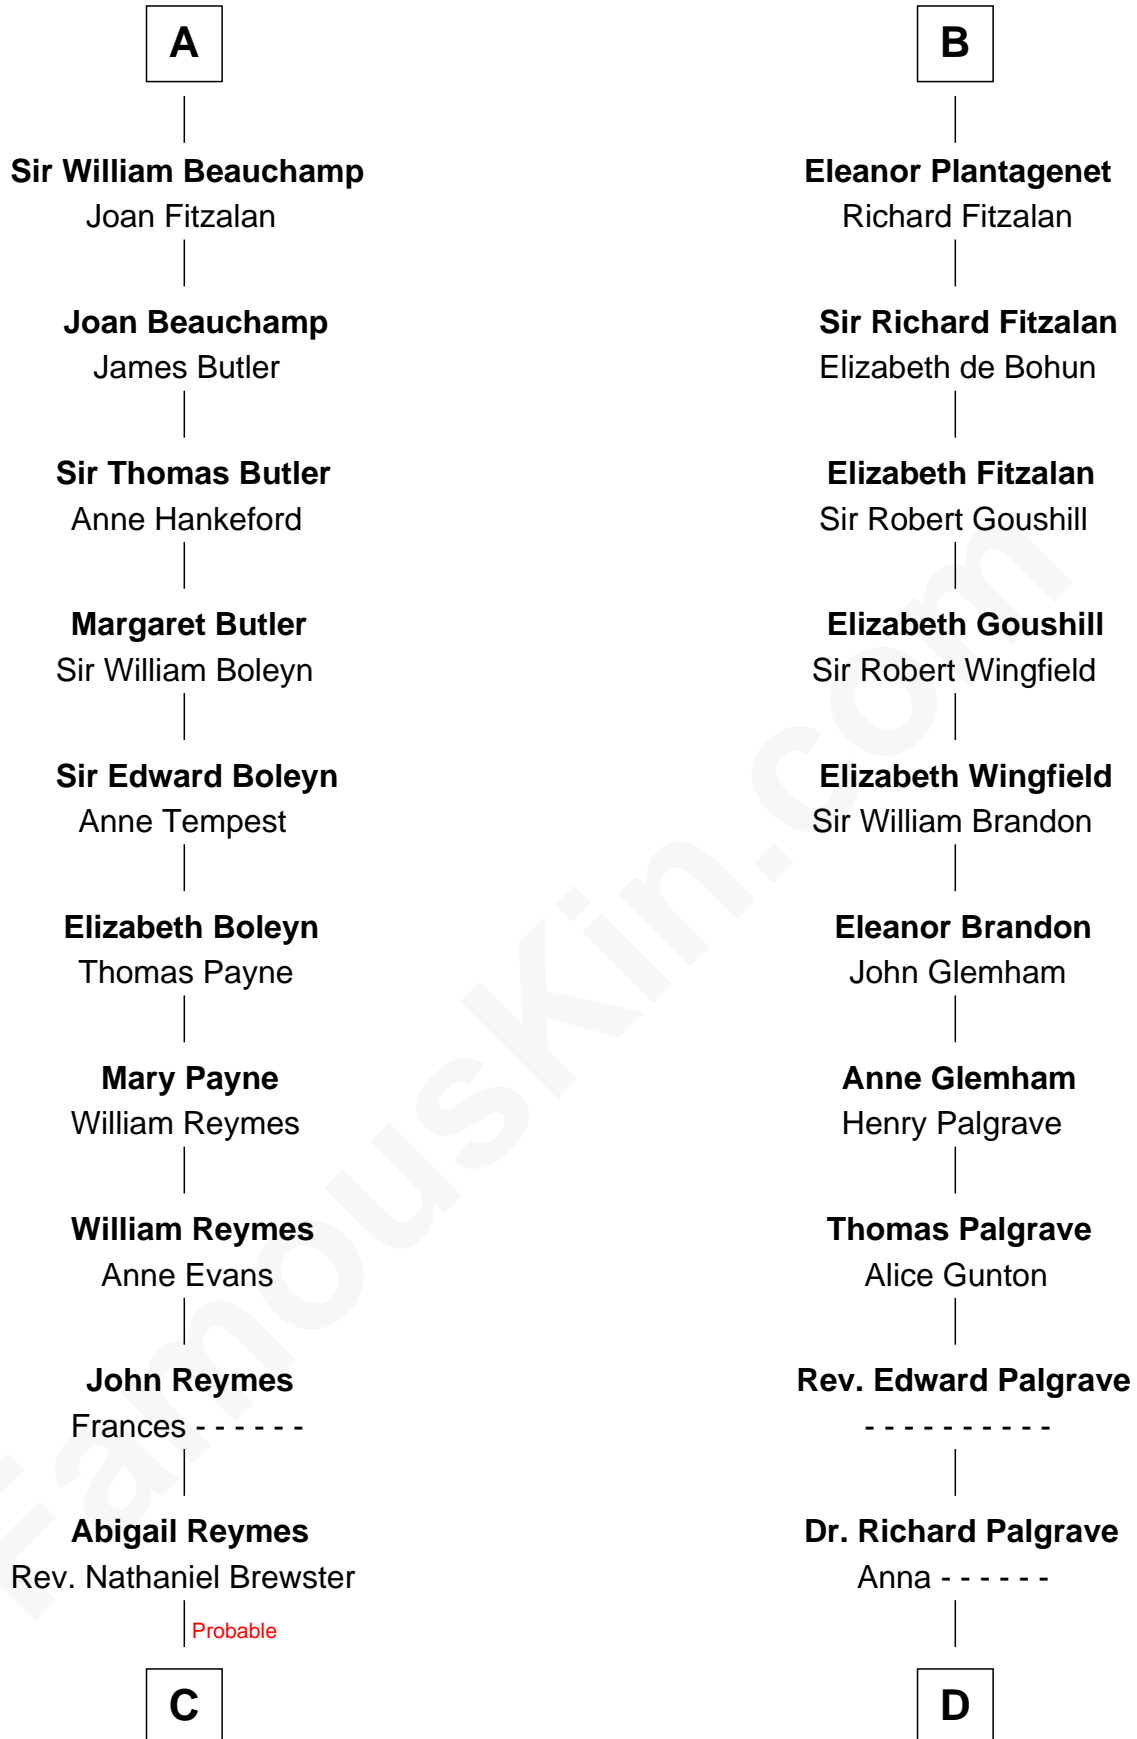

FamousKin.com Relationship Chart of

William Floyd

Signer of the Declaration of Independence

20th cousin of

Roger Sherman

Signer of the Declaration of Independence

Simon de St. Liz
Isabel of Leicester

C

Sarah Brewster
Jonathan Smith

Jonathan Smith
Elizabeth Platt

Tabitha Smith
Nicholl Floyd

William Floyd

Signer of Declaration of Independence

D

Mary Palgrave
Roger Wellington

Benjamin Wellington
Elizabeth Sweetman

Mehetable Wellington
William Sherman

Roger Sherman

Signer of Declaration of Independence