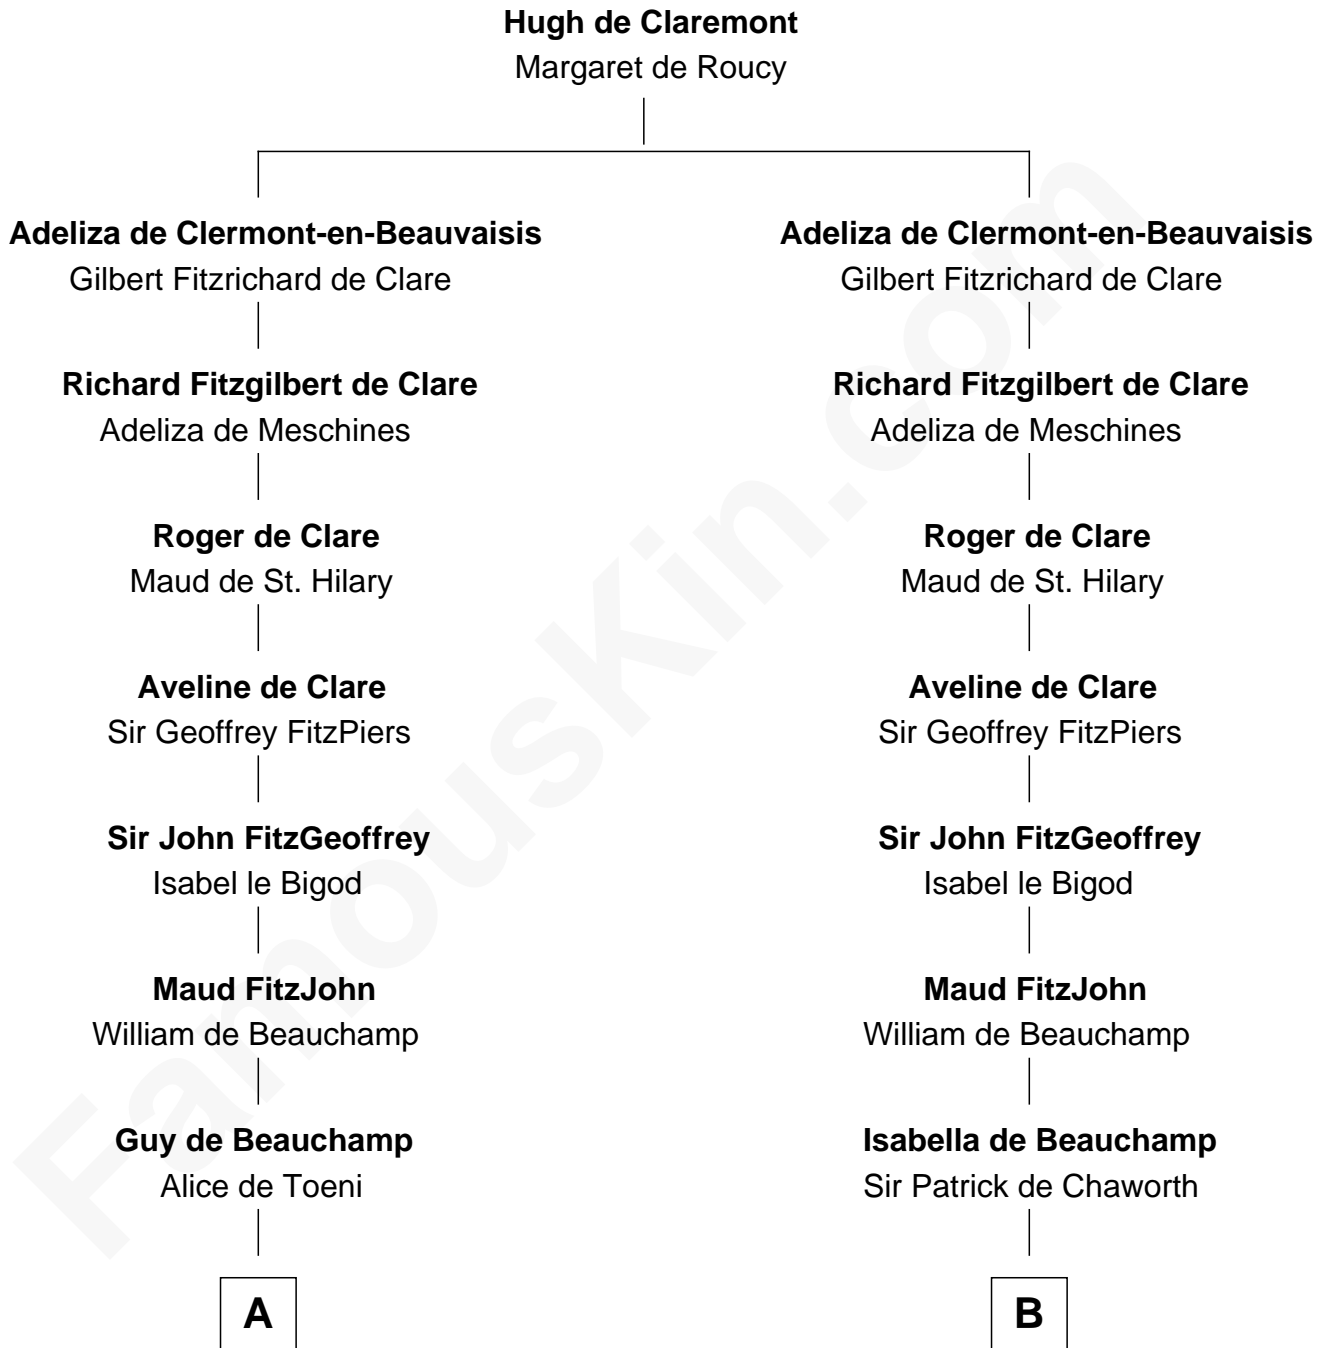

FamousKin.com

Relationship Chart of

William Floyd

Signer of the Declaration of Independence

21st cousin of

Roger Sherman

Signer of the Declaration of Independence

C

Abigail Reymes
Rev. Nathaniel Brewster

Probable

Sarah Brewster
Jonathan Smith

Jonathan Smith
Elizabeth Platt

Tabitha Smith
Nicholl Floyd

William Floyd

Signer of Declaration of Independence

D