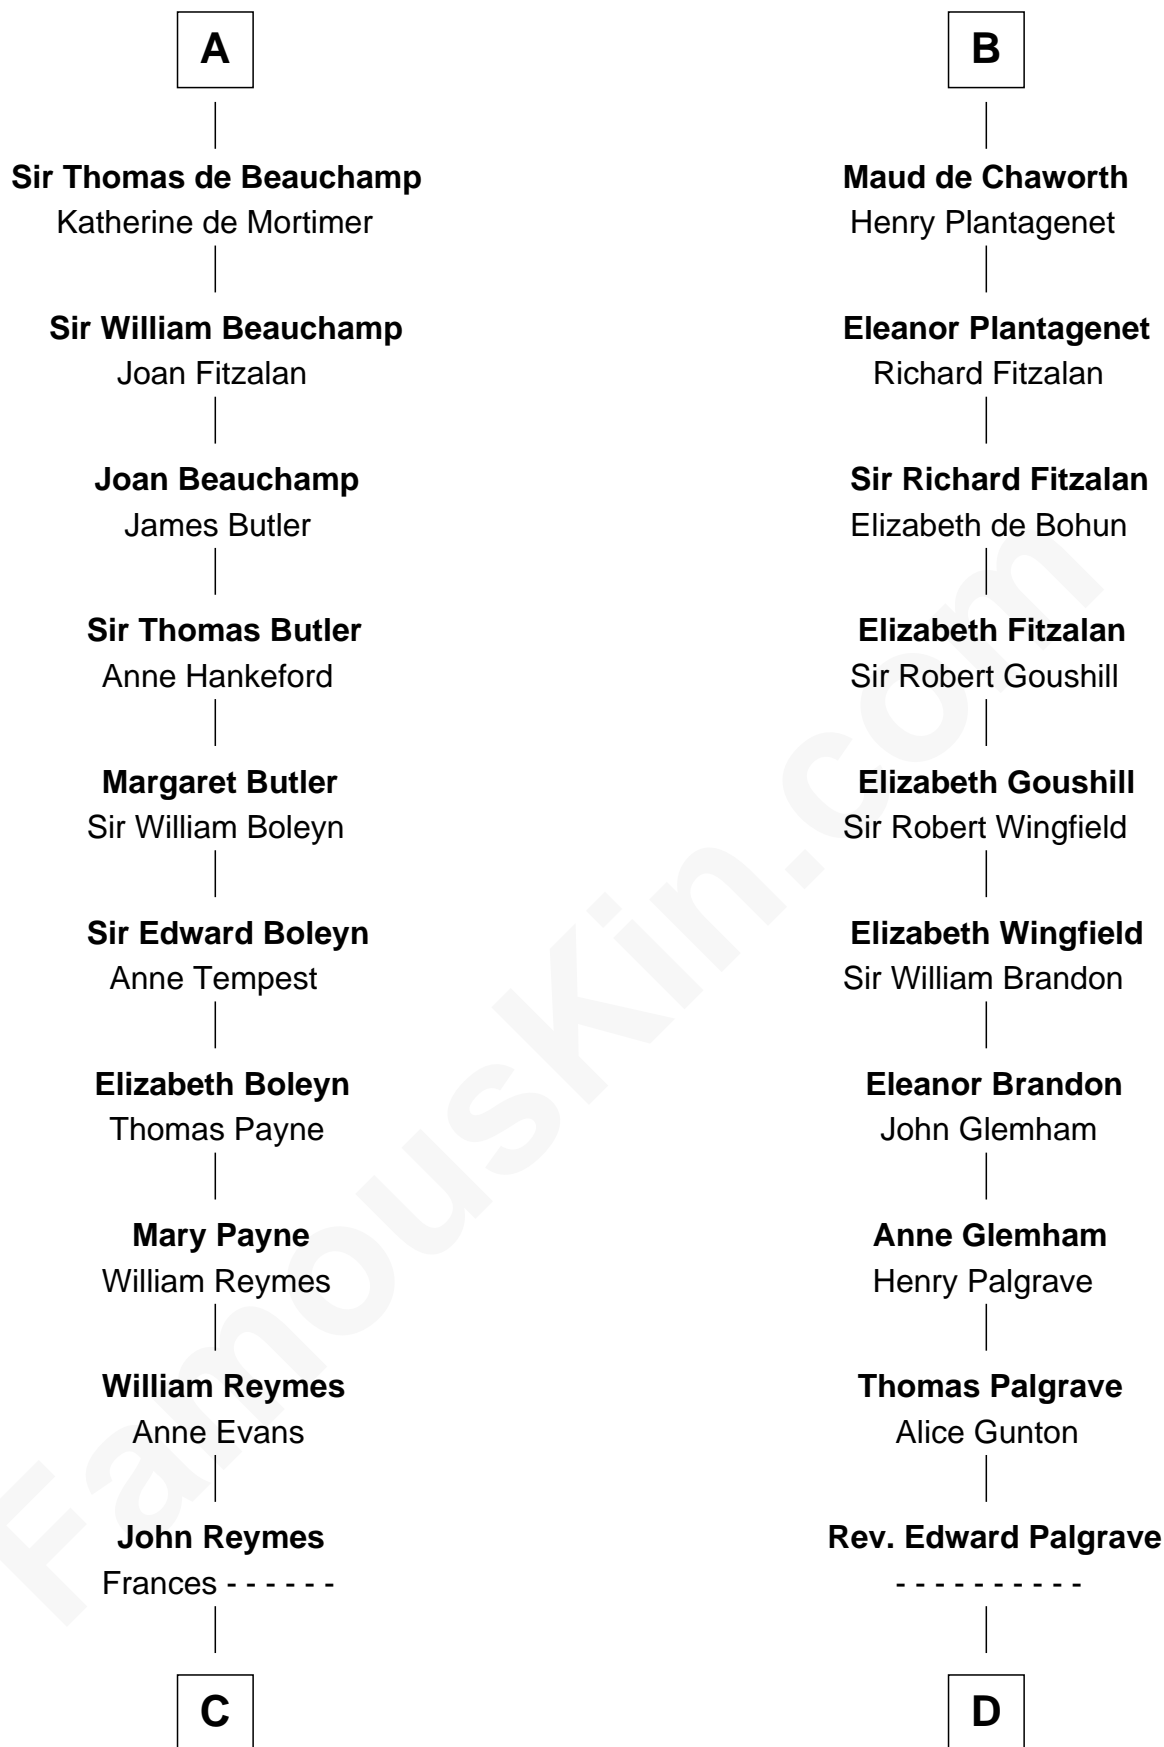

FamousKin.com

Relationship Chart of

William Floyd

Signer of the Declaration of Independence

21st cousin of

Roger Sherman

Signer of the Declaration of Independence

C

Abigail Reymes
Rev. Nathaniel Brewster

Probable

Sarah Brewster
Jonathan Smith

Jonathan Smith
Elizabeth Platt

Tabitha Smith
Nicholl Floyd

William Floyd

Signer of Declaration of Independence

D