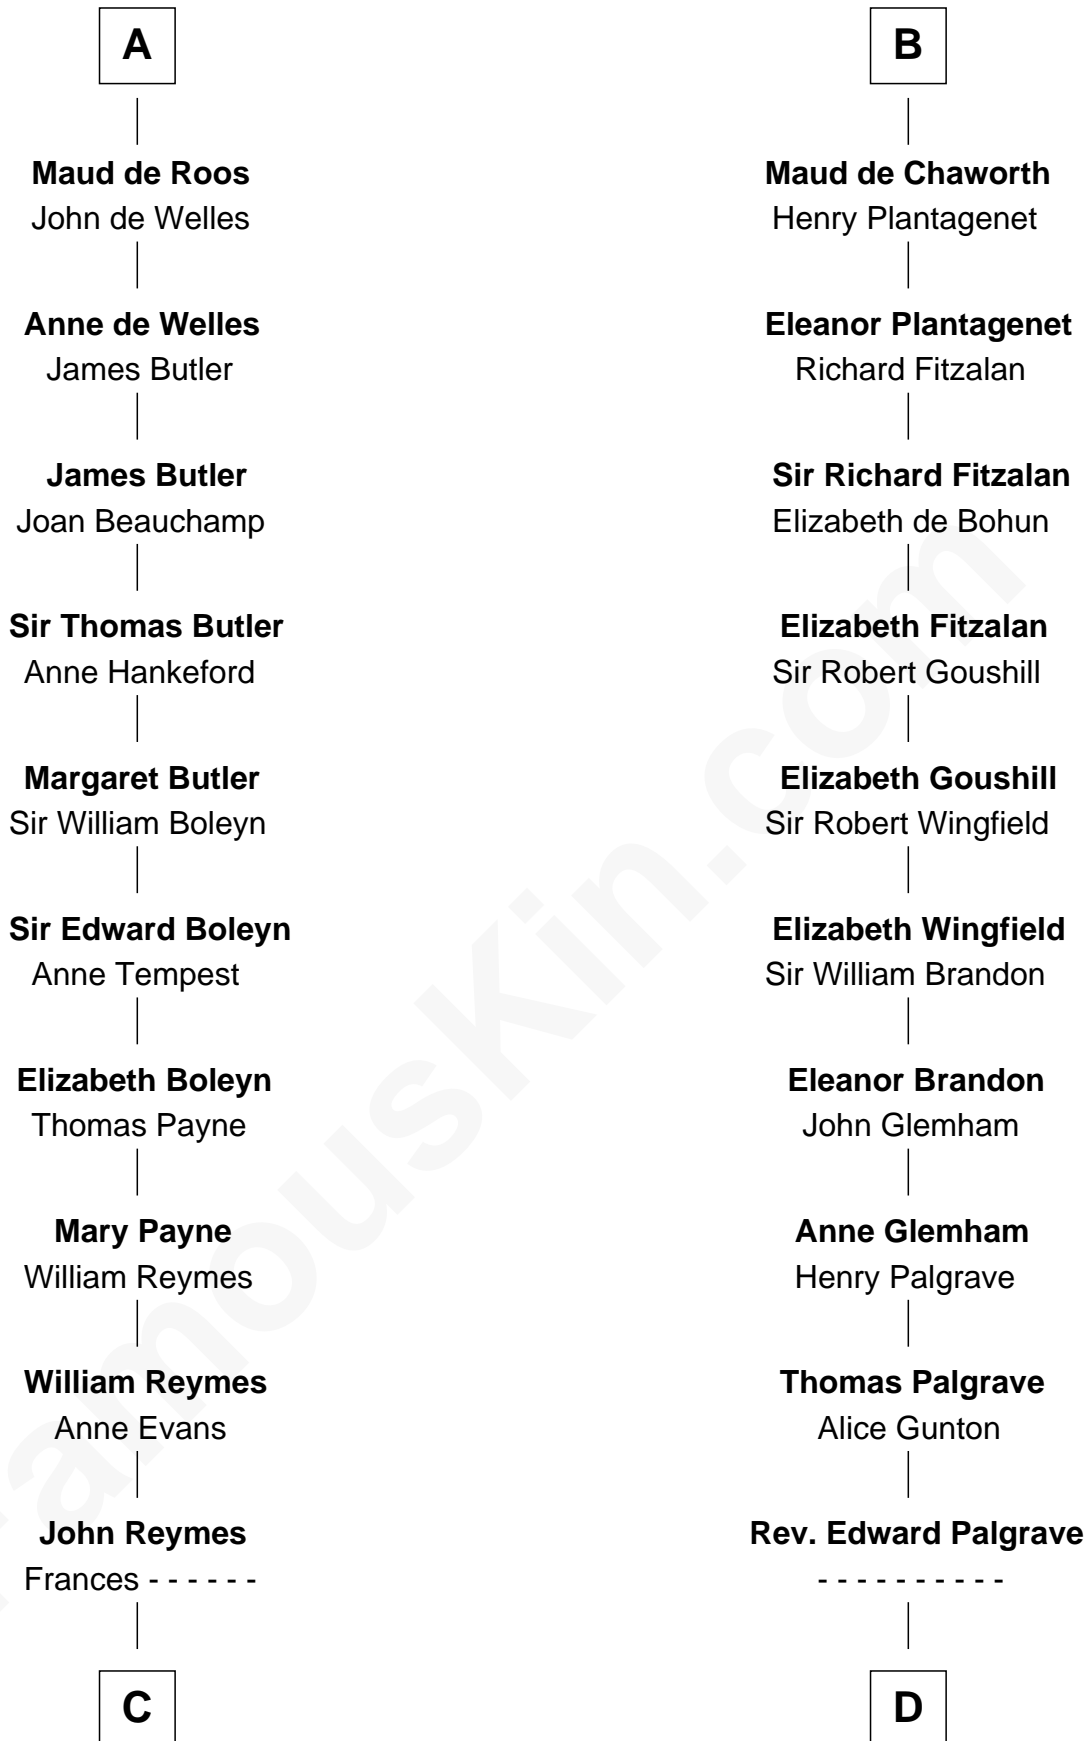

FamousKin.com Relationship Chart of

William Floyd

Signer of the Declaration of Independence

21st cousin of

Roger Sherman

Signer of the Declaration of Independence

Richard Fitzgilbert

Rohese Giffard

C

Abigail Reymes
Rev. Nathaniel Brewster

Probable

Sarah Brewster
Jonathan Smith

Jonathan Smith
Elizabeth Platt

Tabitha Smith
Nicholl Floyd

William Floyd

Signer of Declaration of Independence