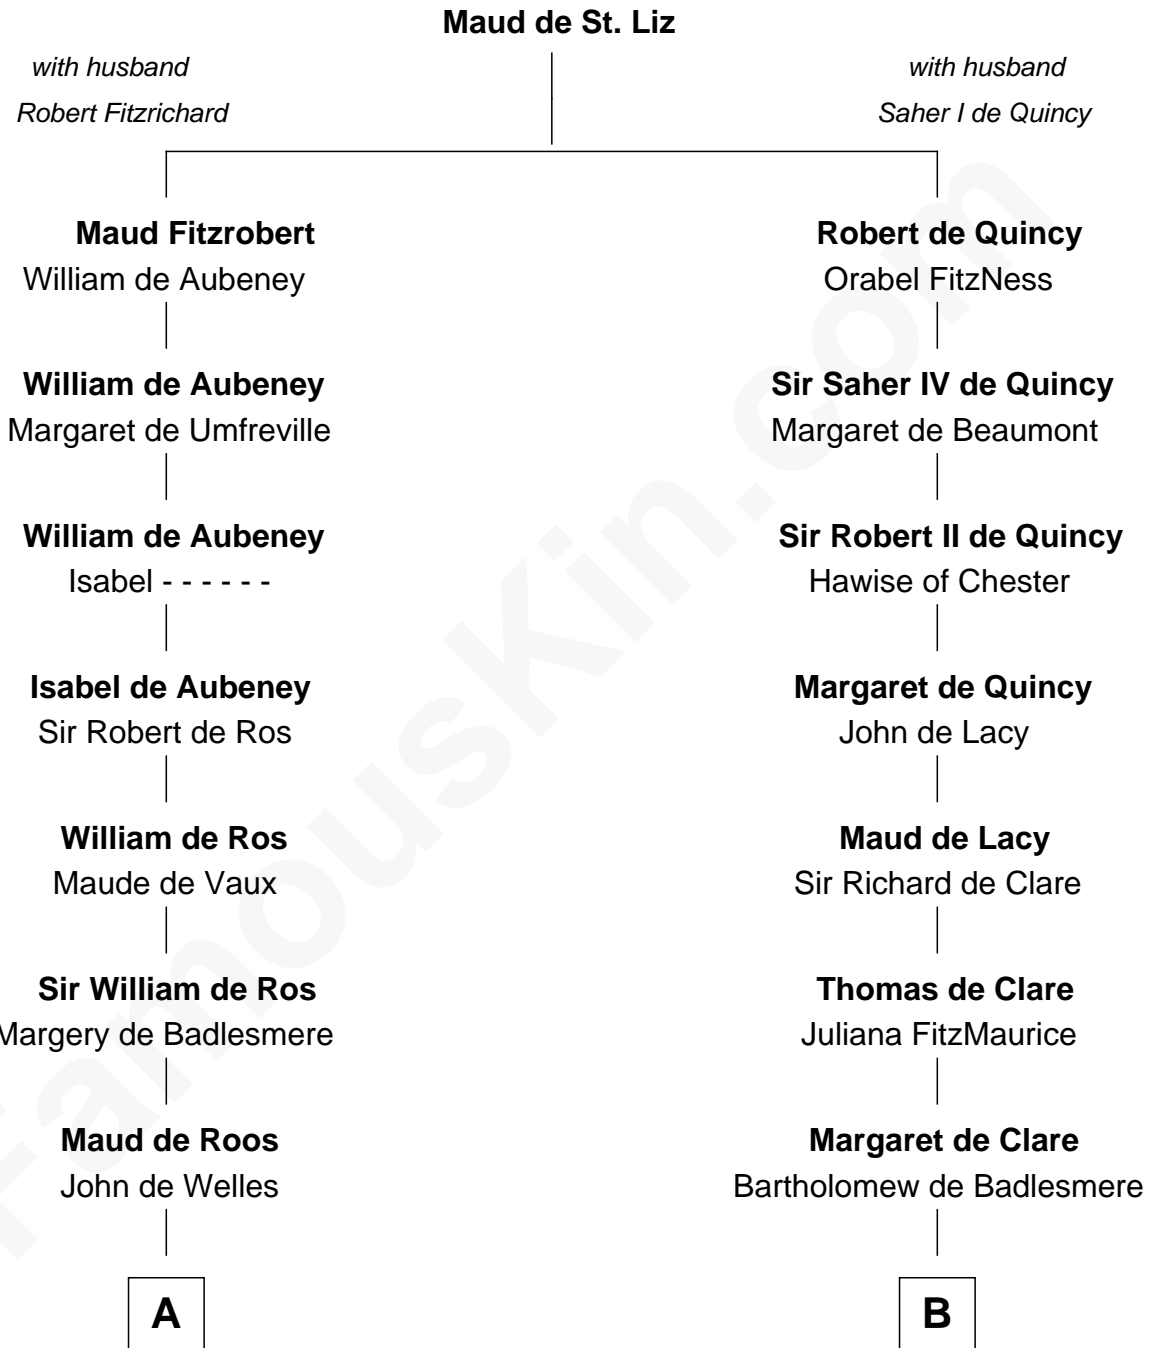

FamousKin.com

Relationship Chart of

William Floyd

Signer of the Declaration of Independence

20th cousin of

Roger Sherman

Signer of the Declaration of Independence

C

Sarah Brewster
Jonathan Smith

Jonathan Smith
Elizabeth Platt

Tabitha Smith
Nicholl Floyd

William Floyd

Signer of Declaration of Independence

D

Mary Palgrave
Roger Wellington

Benjamin Wellington
Elizabeth Sweetman