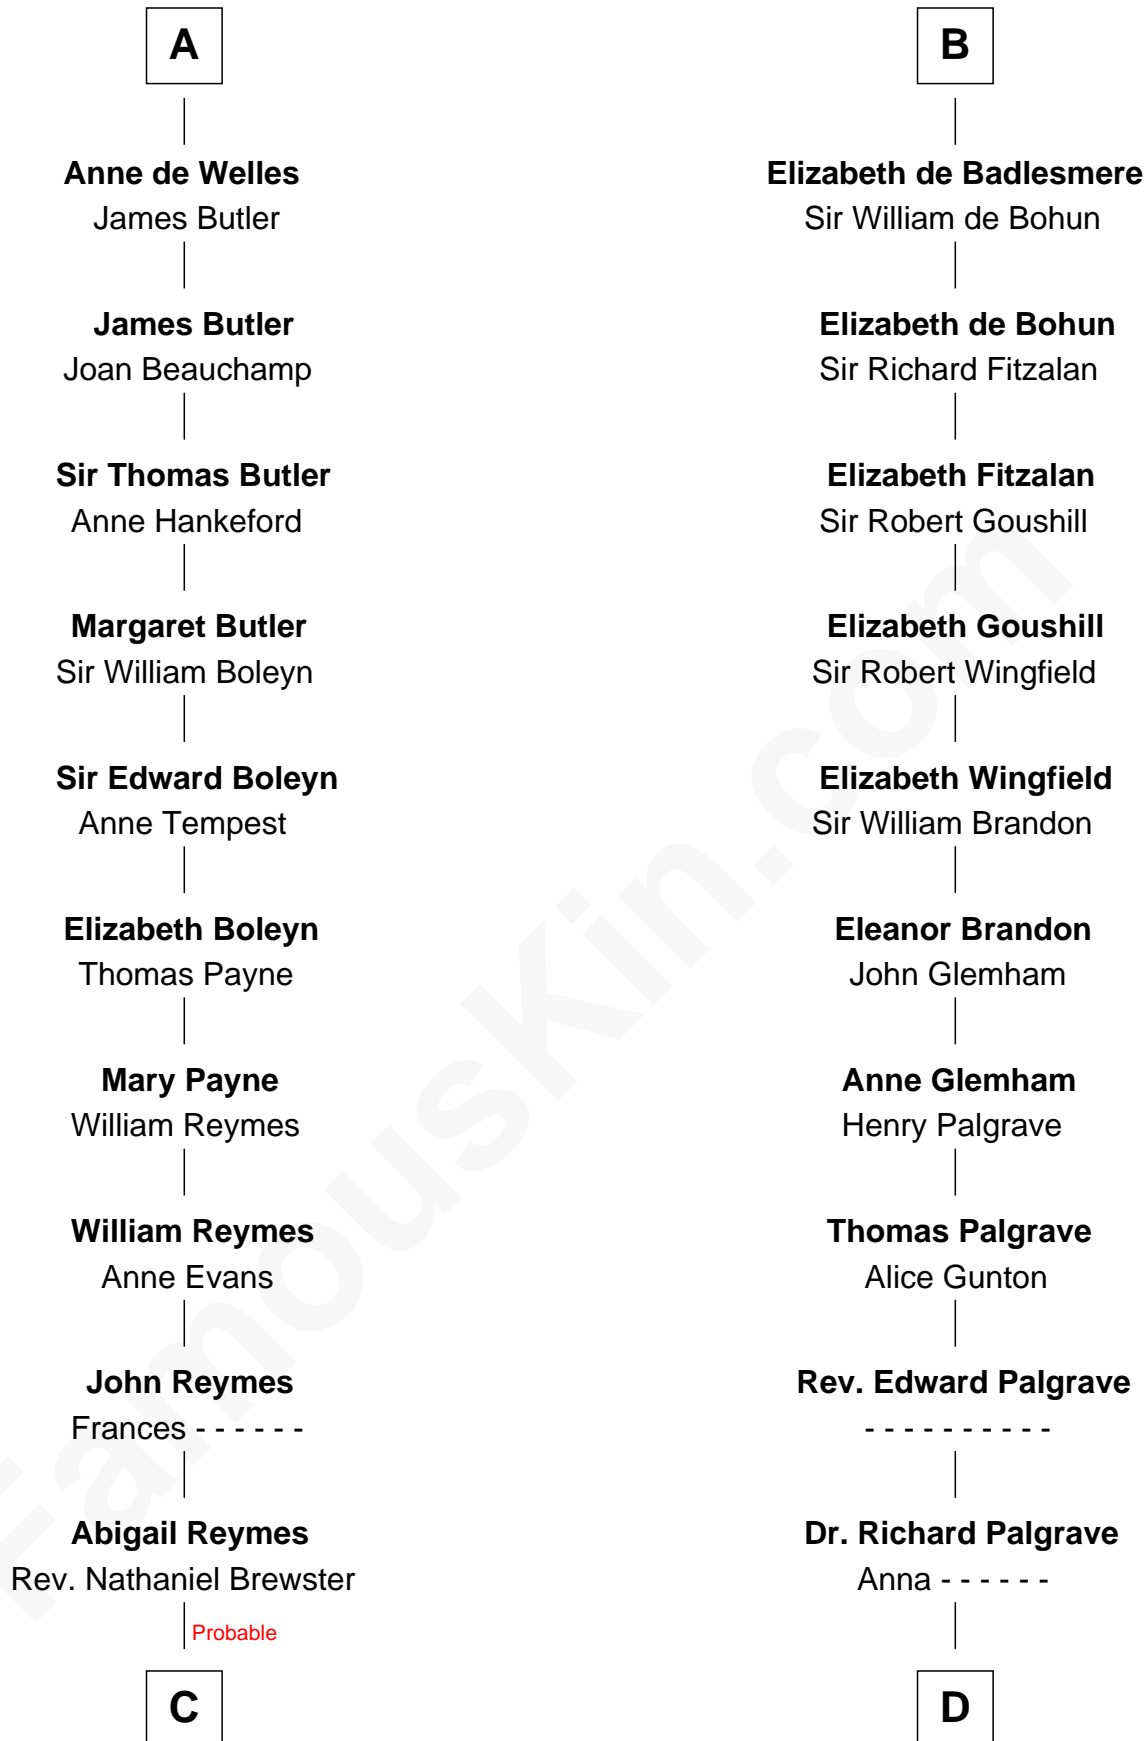

FamousKin.com

Relationship Chart of

William Floyd

Signer of the Declaration of Independence

20th cousin of

Roger Sherman

Signer of the Declaration of Independence

C

Sarah Brewster
Jonathan Smith

Jonathan Smith
Elizabeth Platt

Tabitha Smith
Nicholl Floyd

William Floyd

Signer of Declaration of Independence

D

Mary Palgrave
Roger Wellington

Benjamin Wellington
Elizabeth Sweetman

Mehetable Wellington
William Sherman

Roger Sherman

Signer of Declaration of Independence