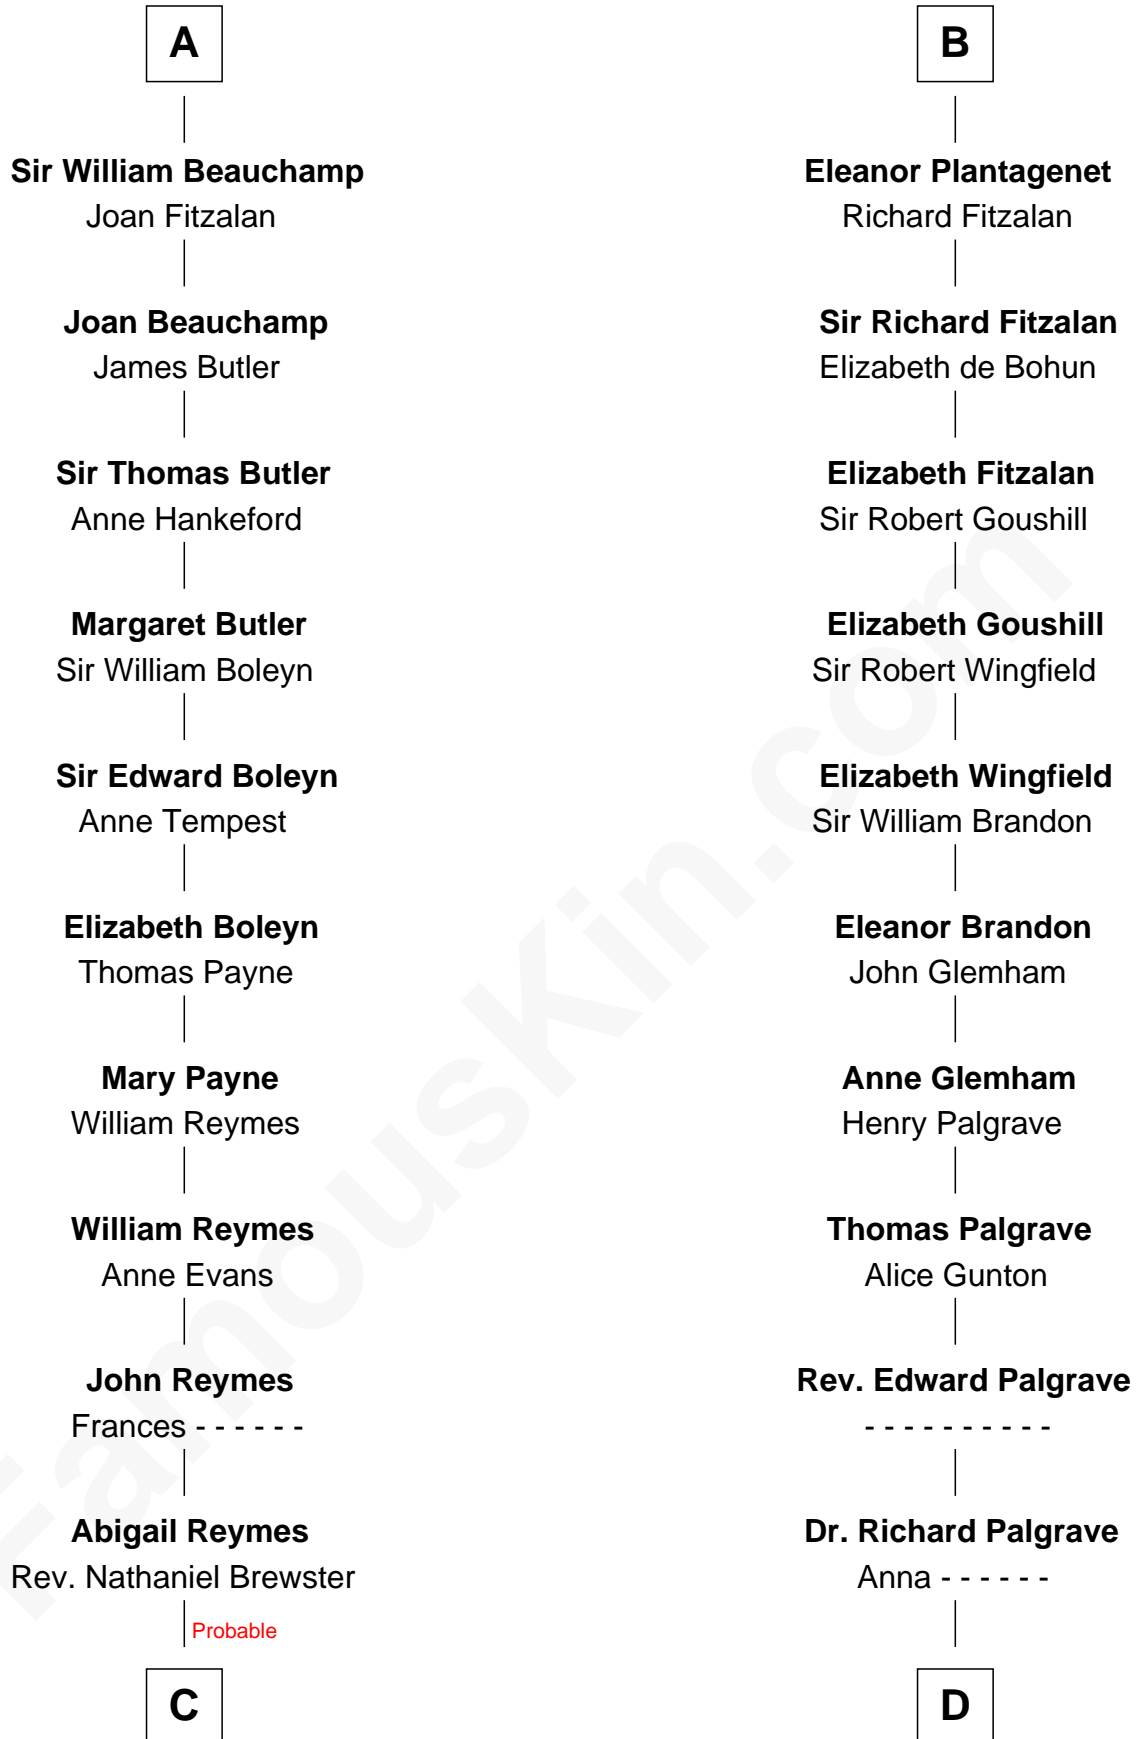

# FamousKin.com Relationship Chart of

**William Floyd**

*Signer of the Declaration of Independence*

20th cousin of

**Roger Sherman**

*Signer of the Declaration of Independence*

**C**

**Sarah Brewster**  
Jonathan Smith

**Jonathan Smith**  
Elizabeth Platt

**Tabitha Smith**  
Nicholl Floyd

**William Floyd**

*Signer of Declaration of Independence*

**D**

**Mary Palgrave**  
Roger Wellington

**Benjamin Wellington**  
Elizabeth Sweetman

**Mehetable Wellington**  
William Sherman

**Roger Sherman**

*Signer of Declaration of Independence*

FamousKin.com