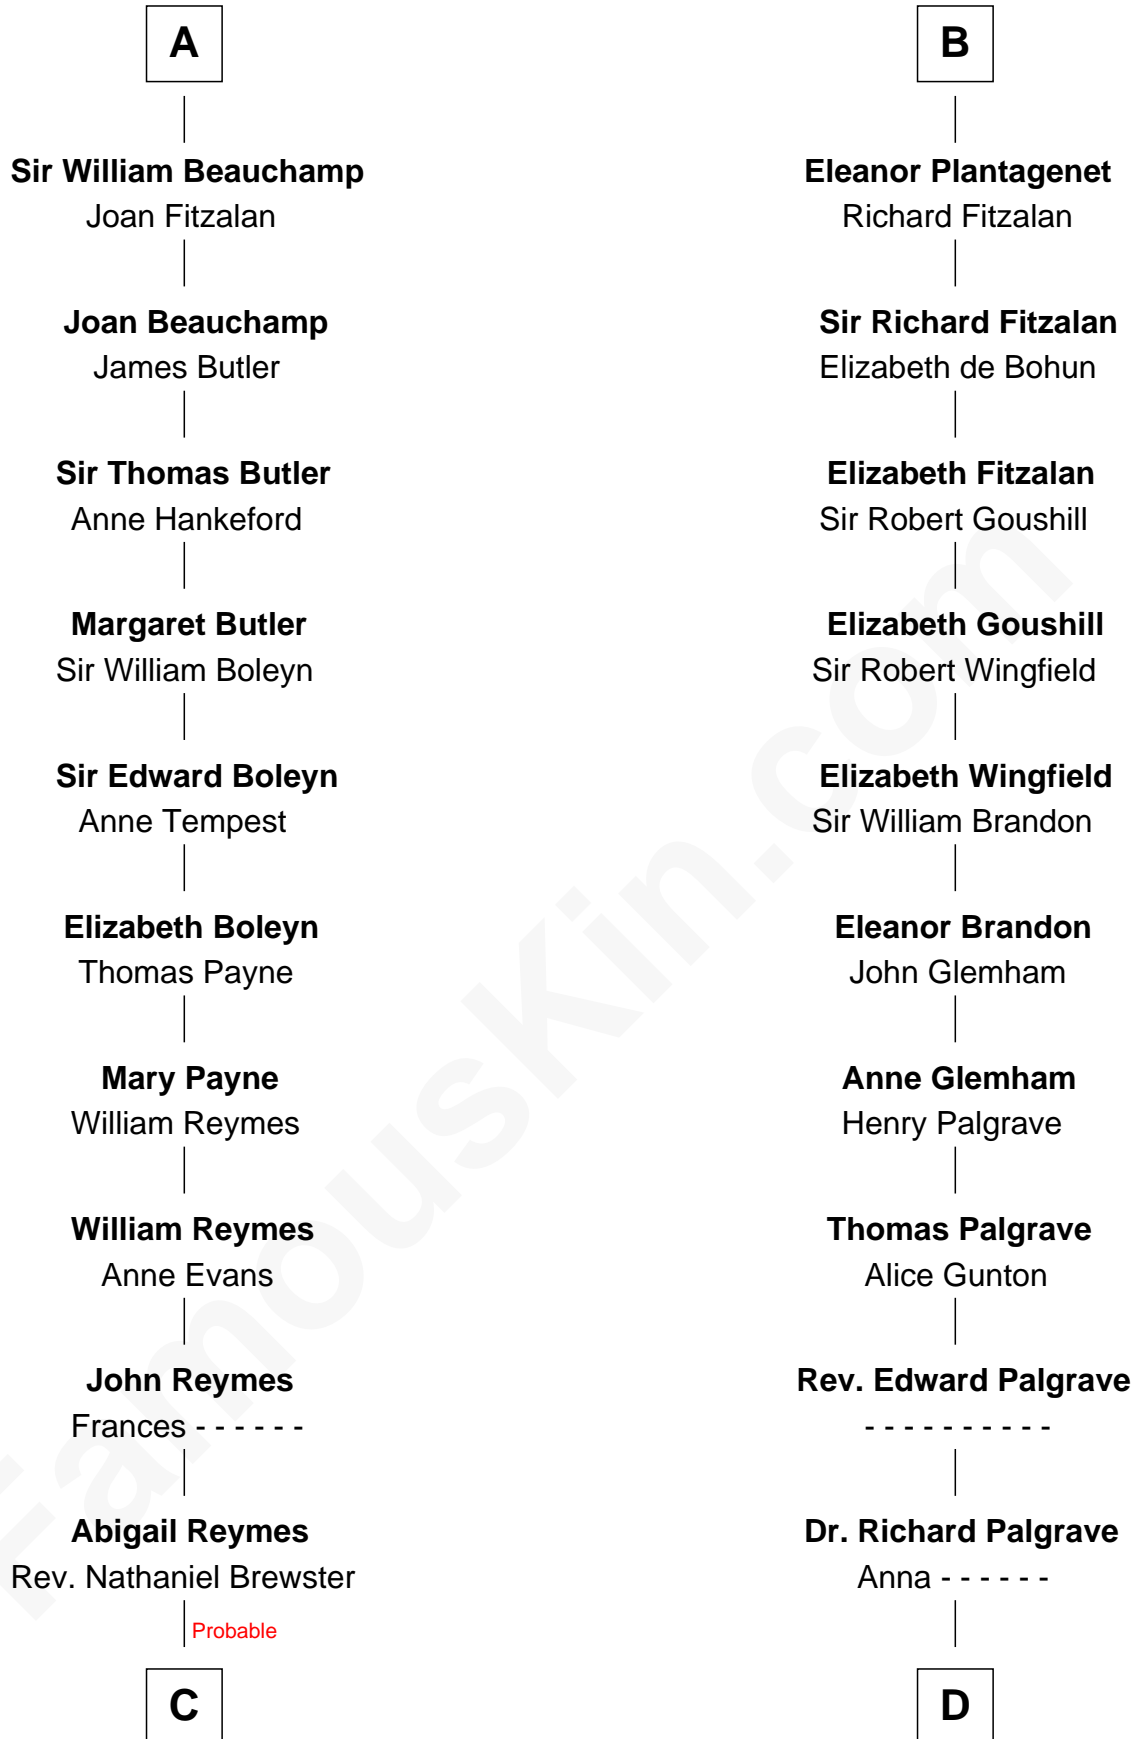

# FamousKin.com Relationship Chart of

**William Floyd**

*Signer of the Declaration of Independence*

20th cousin of

**Roger Sherman**

*Signer of the Declaration of Independence*

**C**

**Sarah Brewster**  
Jonathan Smith

**Jonathan Smith**  
Elizabeth Platt

**Tabitha Smith**  
Nicholl Floyd

**William Floyd**

*Signer of Declaration of Independence*

**D**

**Mary Palgrave**  
Roger Wellington

**Benjamin Wellington**  
Elizabeth Sweetman

**Mehetable Wellington**  
William Sherman

**Roger Sherman**

*Signer of Declaration of Independence*