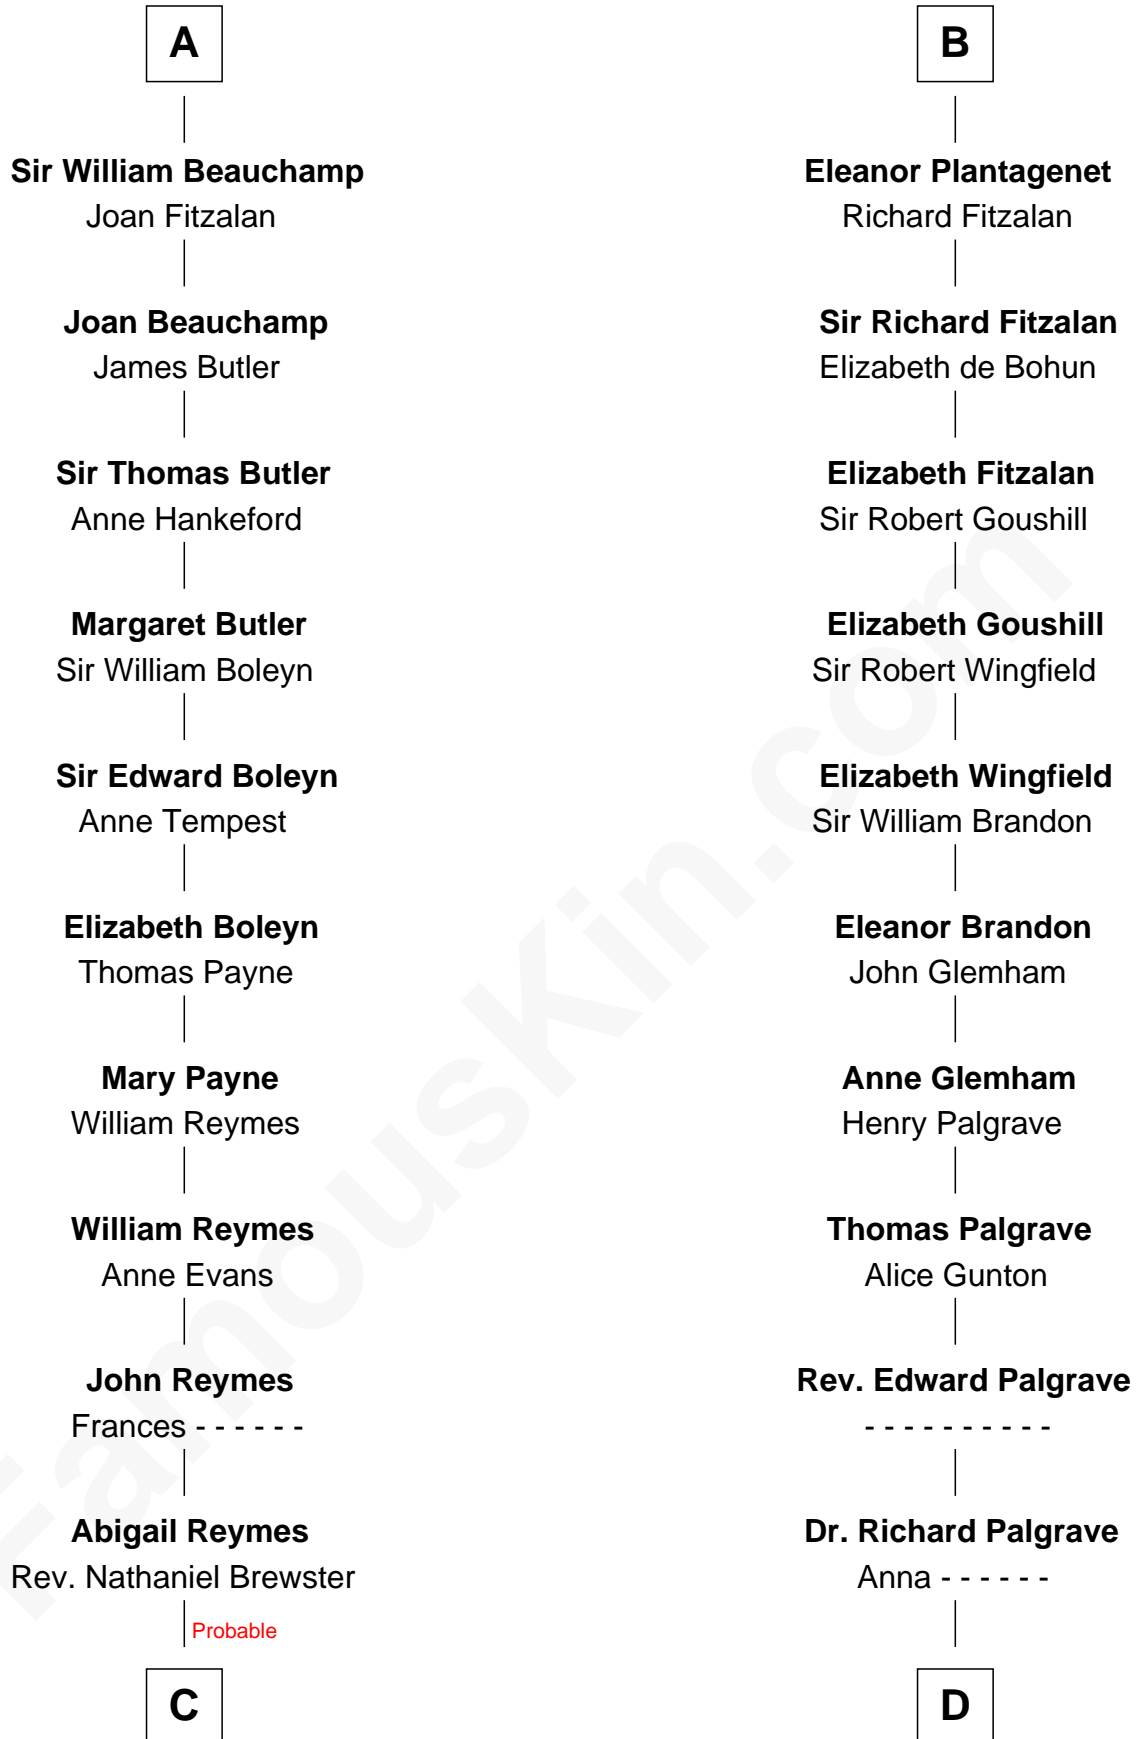

FamousKin.com Relationship Chart of

William Floyd

Signer of the Declaration of Independence

20th cousin of

Roger Sherman

Signer of the Declaration of Independence

Roger de Tony

Ida of Hainault

Sir Ralph de Tony
Margaret Beaumont

Ida de Tony
Sir Roger le Bigod

Hugh le Bigod
Maud Marshal

Isabel le Bigod
Sir John FitzGeoffrey

Maud FitzJohn
William de Beauchamp

Guy de Beauchamp
Alice de Toeni

Sir Thomas de Beauchamp
Katherine de Mortimer

A

Sir Ralph de Tony
Margaret Beaumont

Ida de Tony
Sir Roger le Bigod

Hugh le Bigod
Maud Marshal

Isabel le Bigod
Sir John FitzGeoffrey

Maud FitzJohn
William de Beauchamp

Isabella de Beauchamp
Sir Patrick de Chaworth

Maud de Chaworth
Henry Plantagenet

B

C

Sarah Brewster
Jonathan Smith

Jonathan Smith
Elizabeth Platt

Tabitha Smith
Nicholl Floyd

William Floyd

Signer of Declaration of Independence