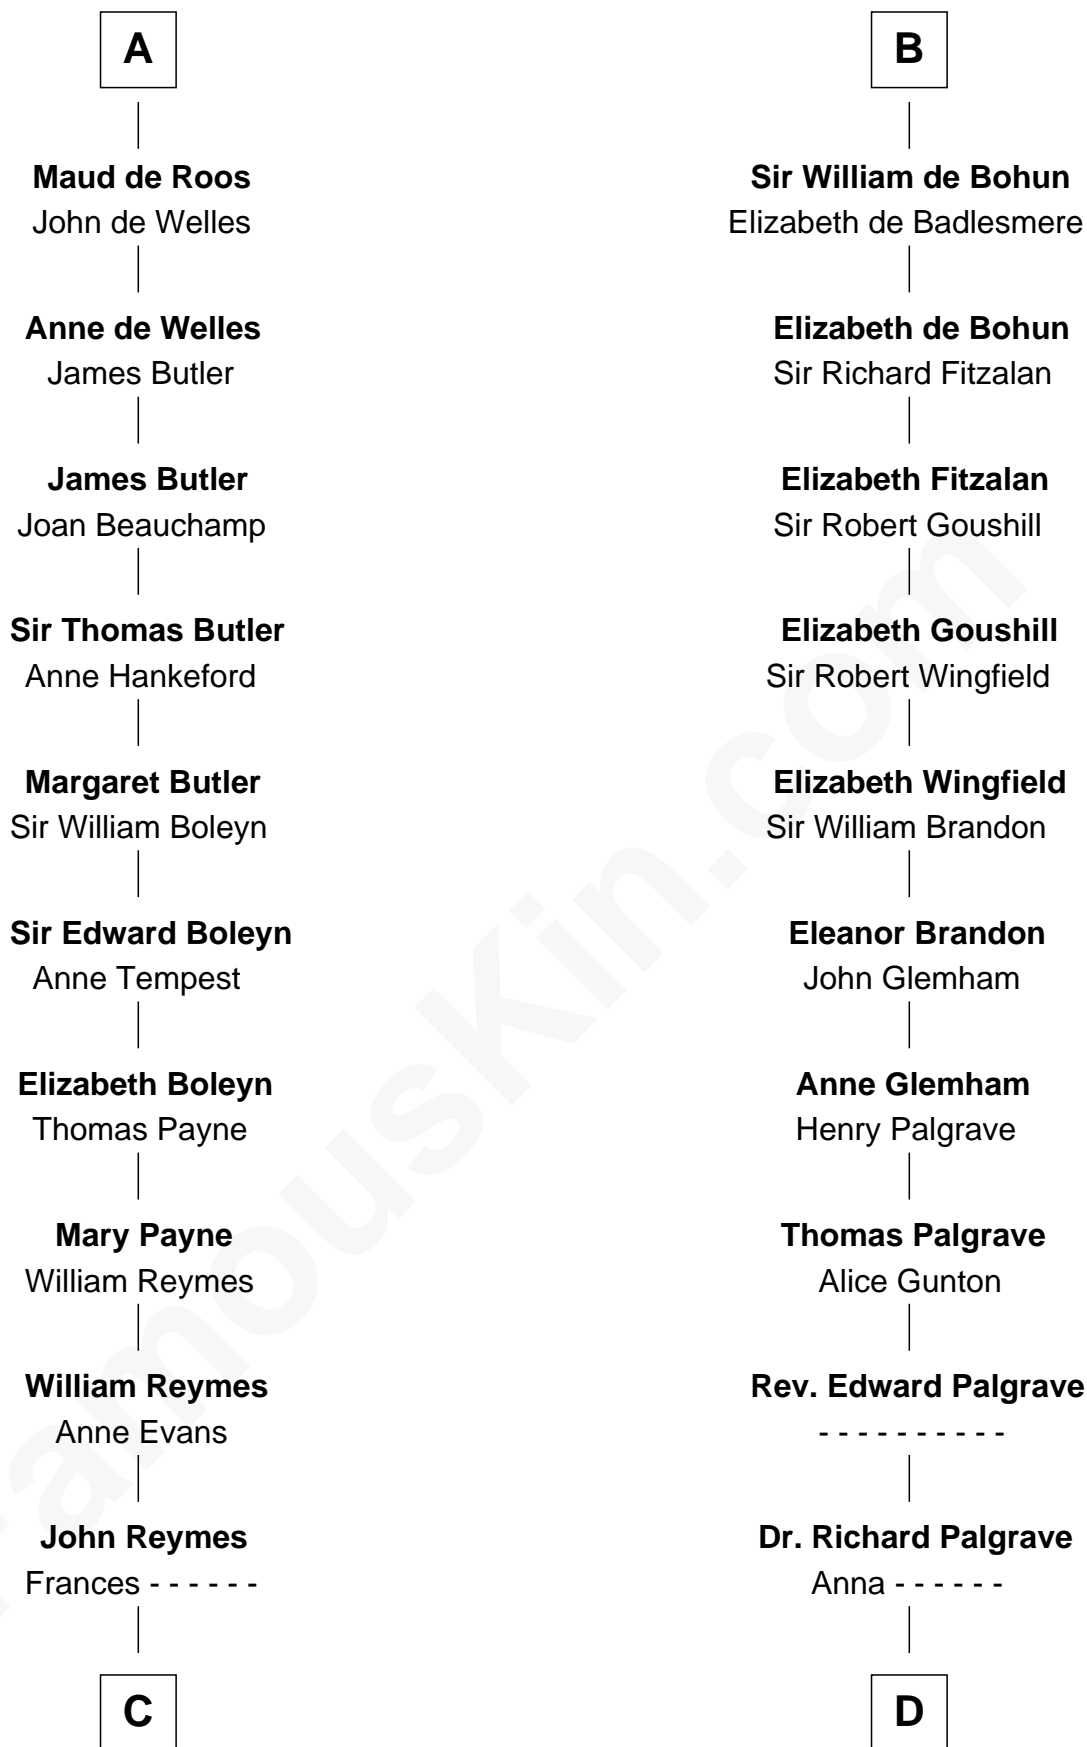

FamousKin.com

Relationship Chart of

William Floyd

Signer of the Declaration of Independence

20th cousin 1 time removed of

Roger Sherman

Signer of the Declaration of Independence

David I, King of Scotland
Maud of Northumberland

C

Abigail Reymes
Rev. Nathaniel Brewster

Probable

Sarah Brewster
Jonathan Smith

Jonathan Smith
Elizabeth Platt

Tabitha Smith
Nicholl Floyd

William Floyd
Signer of Declaration of Independence

D

Mary Palgrave
Roger Wellington

Benjamin Wellington
Elizabeth Sweetman

Mehetable Wellington
William Sherman

Roger Sherman
Signer of Declaration of Independence