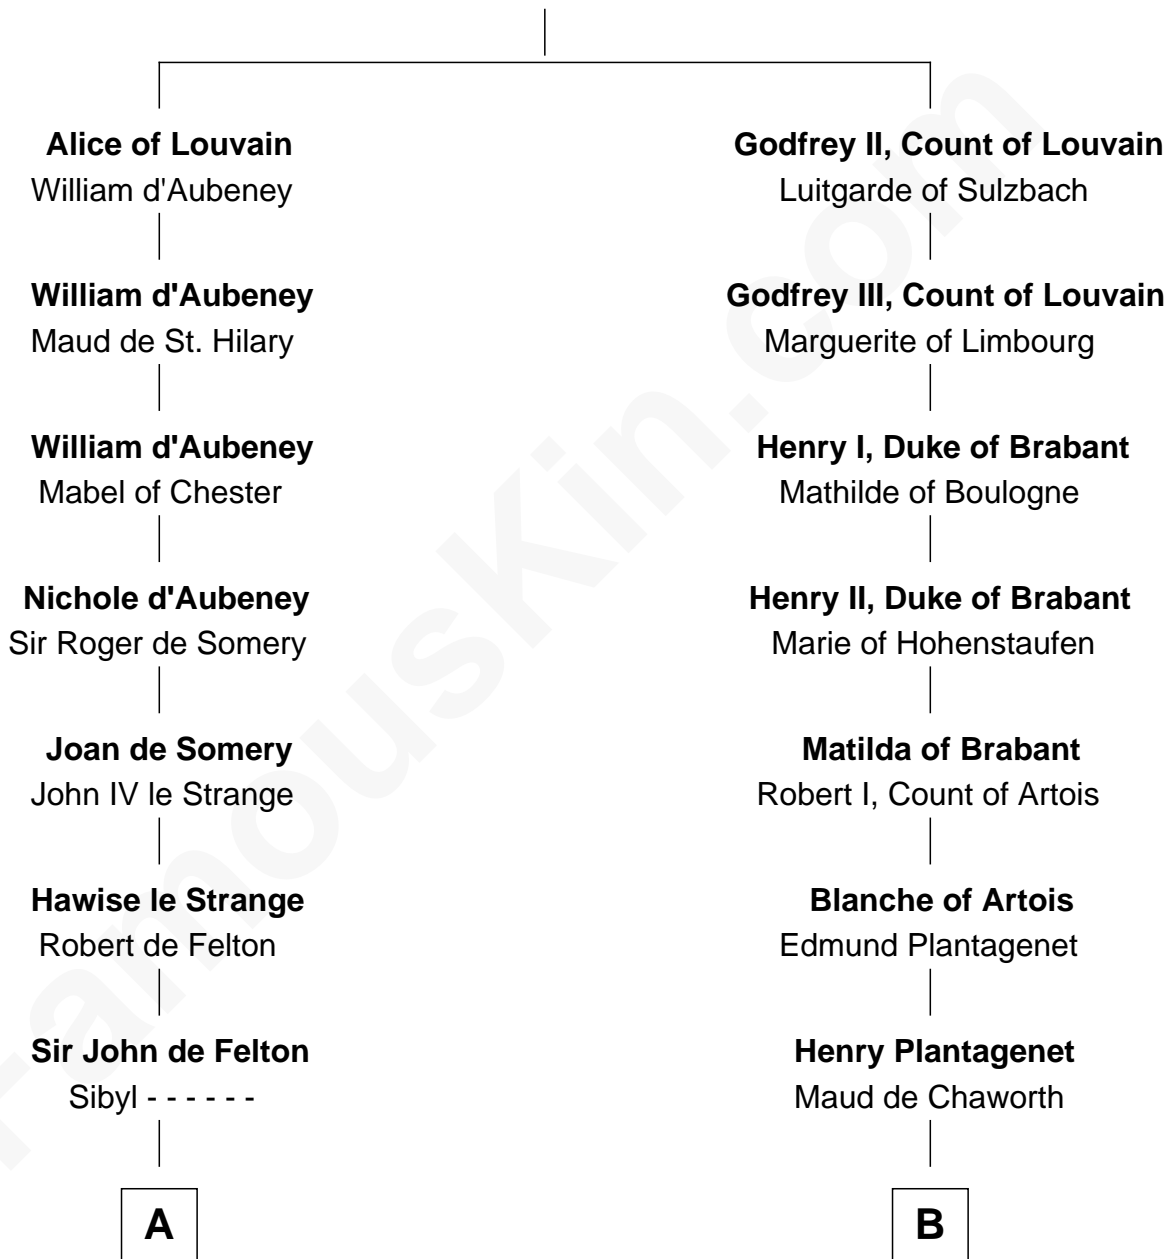

FamousKin.com

Relationship Chart of

William Floyd

Signer of the Declaration of Independence

20th cousin 1 time removed of

Roger Sherman

Signer of the Declaration of Independence

Gottfried I, Count of Louvain

Ide de Chiny

C

Abigail Reymes
Rev. Nathaniel Brewster

Probable

Sarah Brewster
Jonathan Smith

Jonathan Smith
Elizabeth Platt

Tabitha Smith
Nicholl Floyd

William Floyd
Signer of Declaration of Independence