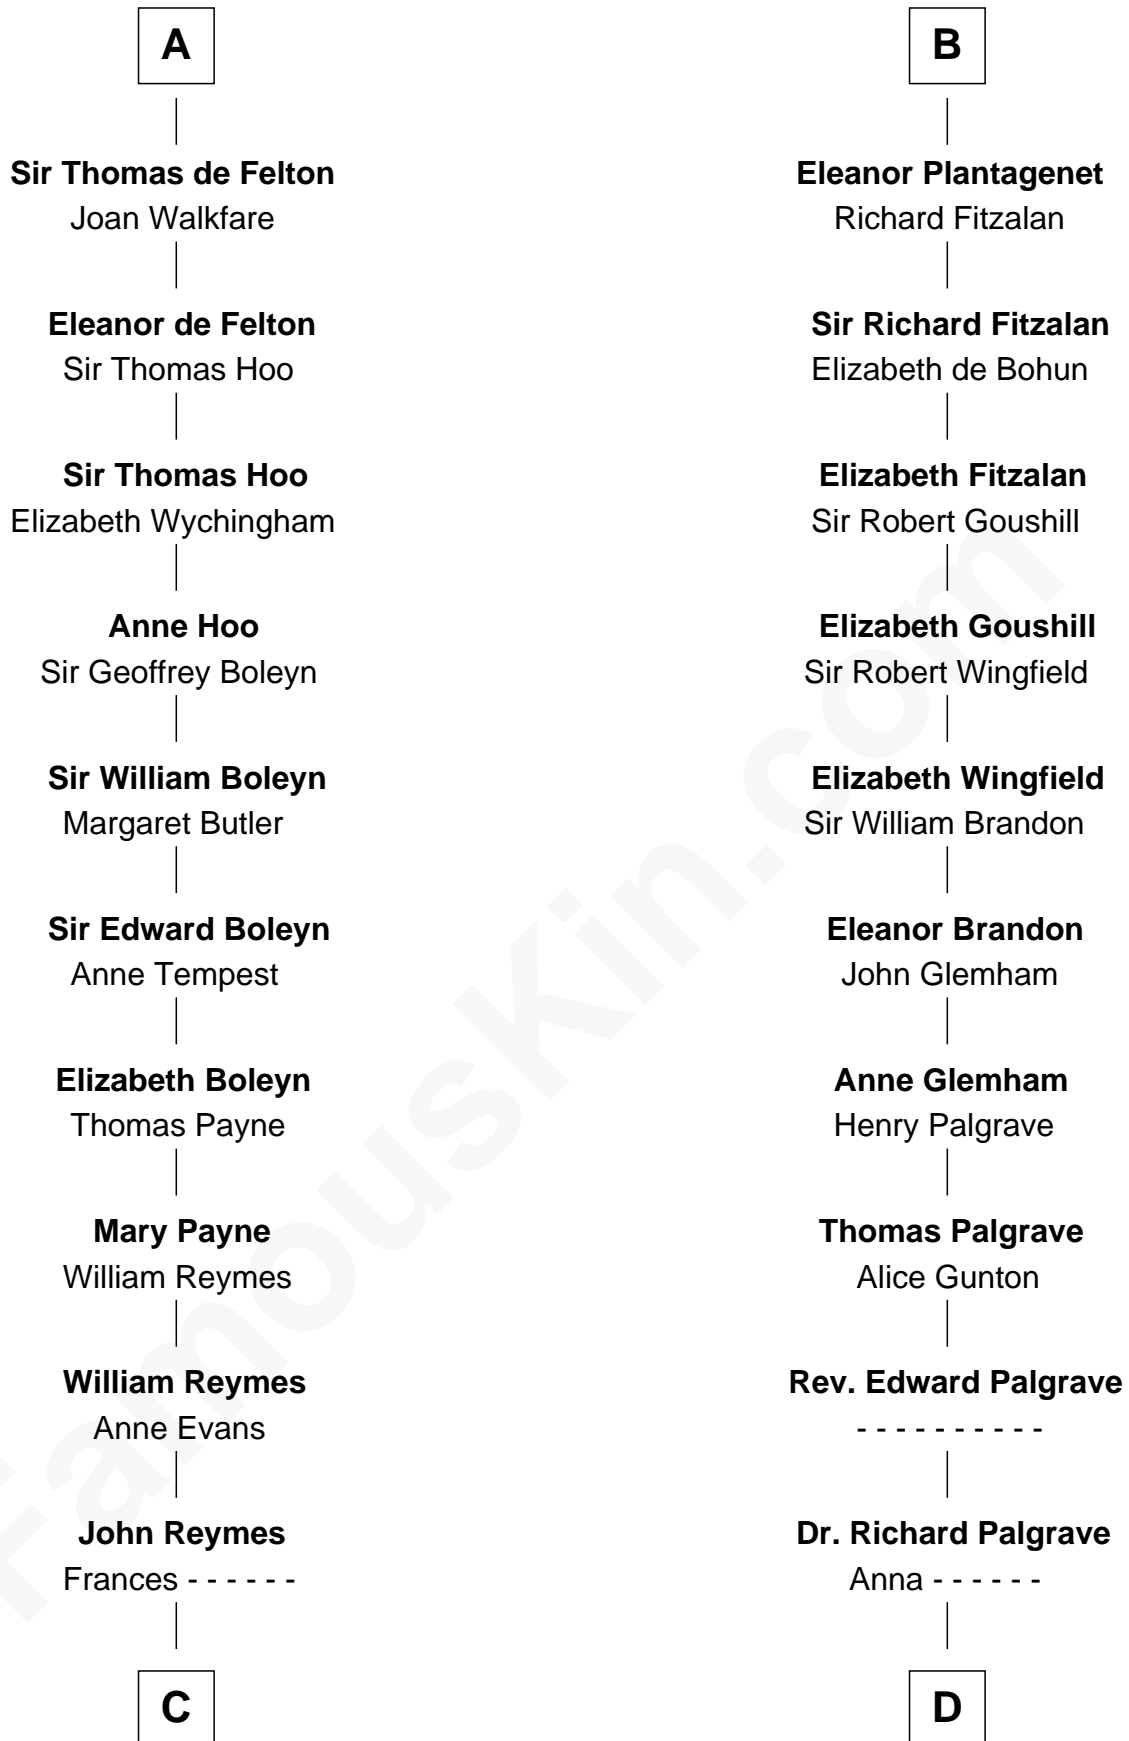

FamousKin.com

Relationship Chart of

William Floyd

Signer of the Declaration of Independence

20th cousin 1 time removed of

Roger Sherman

Signer of the Declaration of Independence

Gottfried I, Count of Louvain

Ide de Chiny

C

Abigail Reymes
Rev. Nathaniel Brewster

Probable

Sarah Brewster
Jonathan Smith

Jonathan Smith
Elizabeth Platt

Tabitha Smith
Nicholl Floyd

William Floyd
Signer of Declaration of Independence