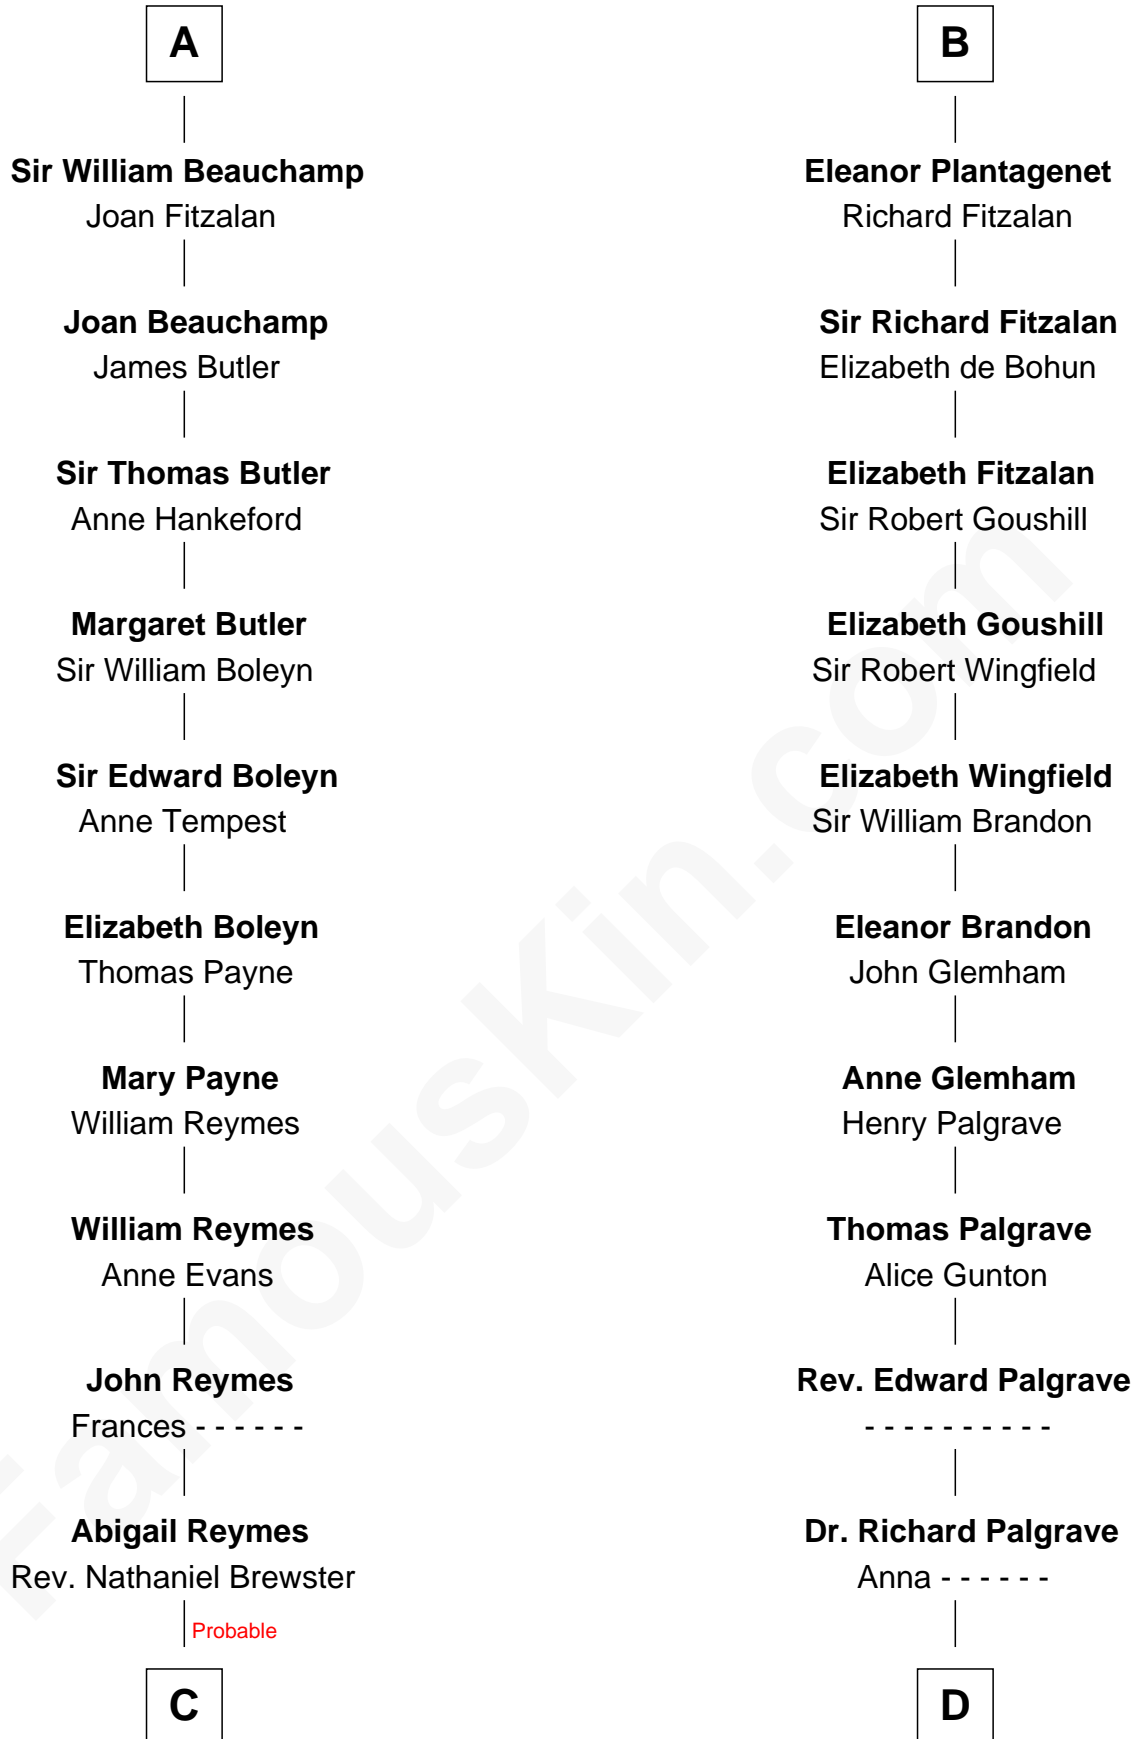

## Relationship Chart of

### William Floyd

*Signer of the Declaration of Independence*

20th cousin of

### Roger Sherman

*Signer of the Declaration of Independence*

**C**

**Sarah Brewster**  
Jonathan Smith

**Jonathan Smith**  
Elizabeth Platt

**Tabitha Smith**  
Nicholl Floyd

**William Floyd**

*Signer of Declaration of Independence*

**D**

**Mary Palgrave**  
Roger Wellington

**Benjamin Wellington**  
Elizabeth Sweetman

**Mehetable Wellington**  
William Sherman

**Roger Sherman**

*Signer of Declaration of Independence*