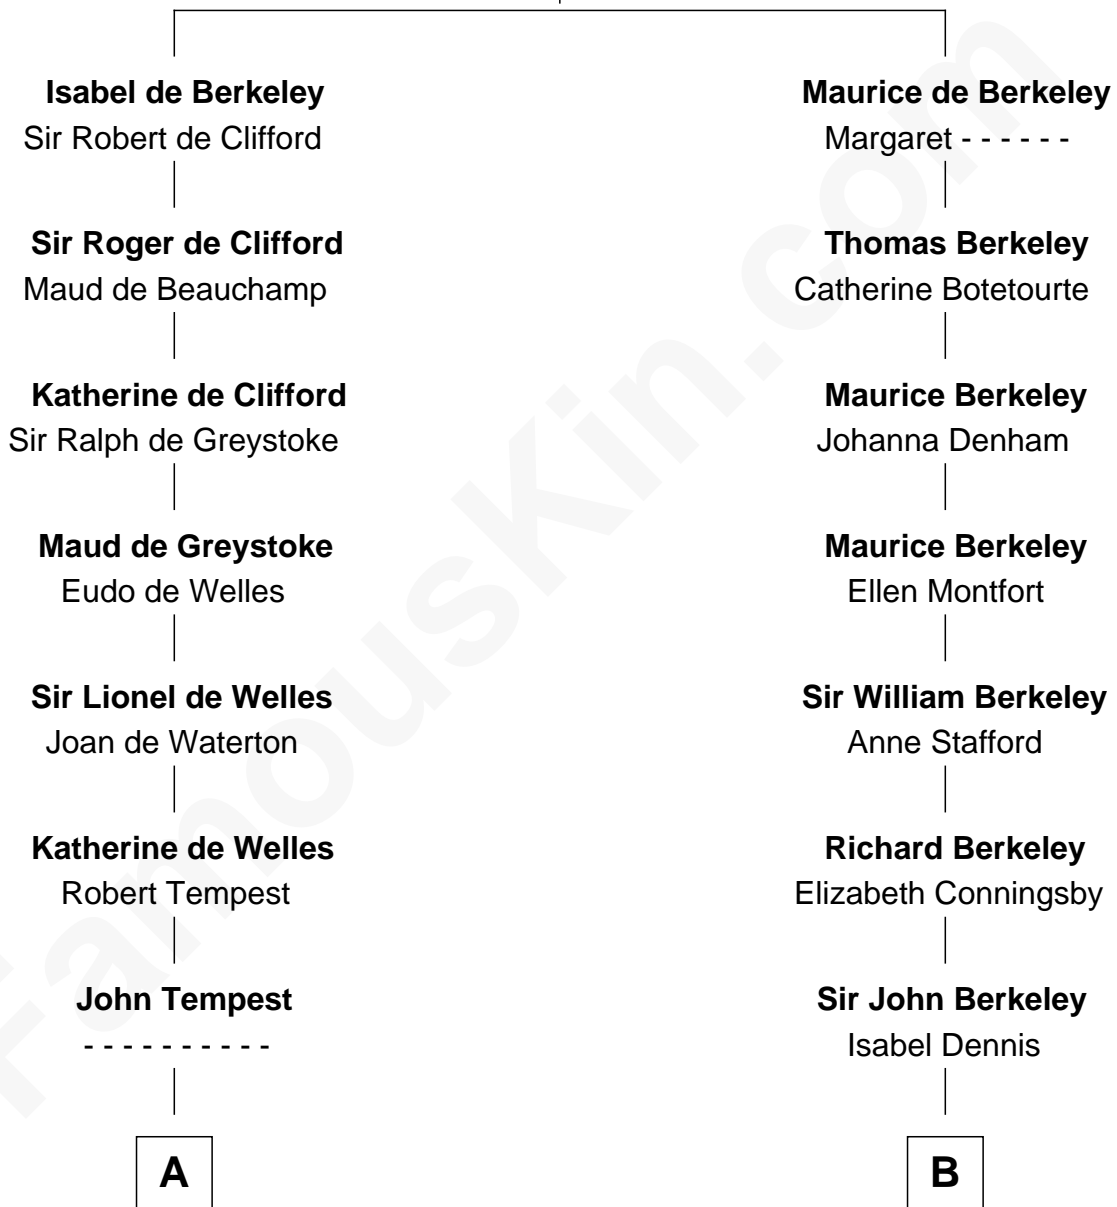

FamousKin.com

Relationship Chart of

William Floyd

Signer of the Declaration of Independence

16th cousin 2 times removed of

General Douglas MacArthur

U.S. Army - World War II

Sir Maurice de Berkeley

Eve la Zouche

C

Gen. Arthur MacArthur

Mary Pinckney Hardy

General Douglas MacArthur

U.S. Army - World War II

FamousKin.com