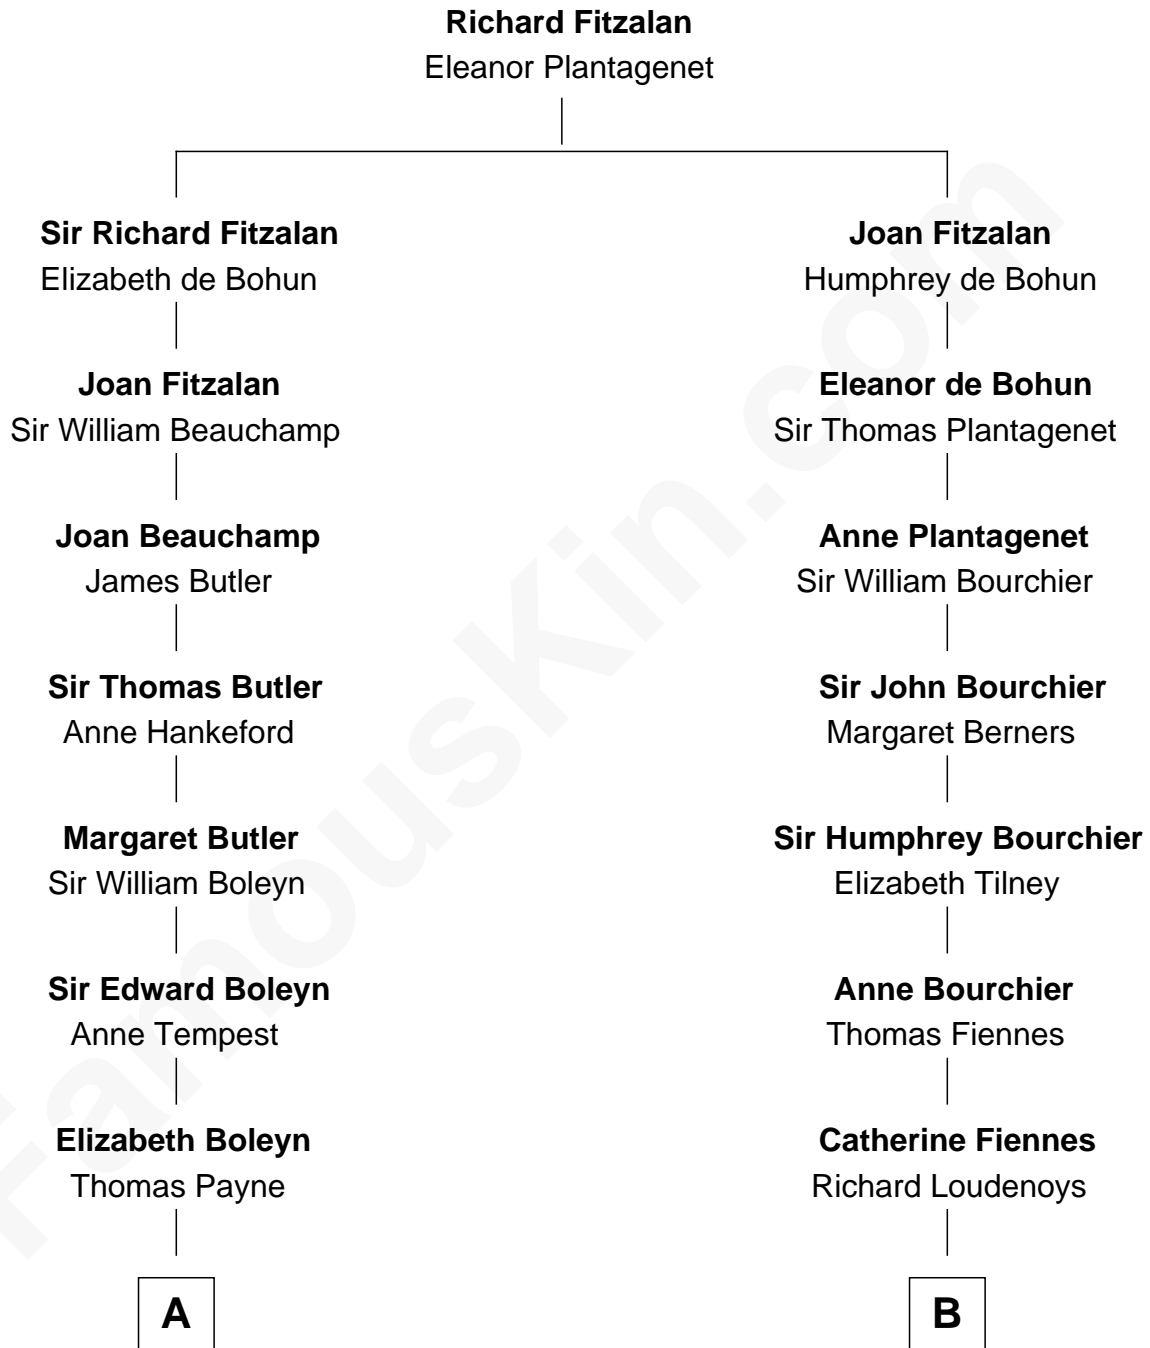

# FamousKin.com

## Relationship Chart of

### William Floyd

*Signer of the Declaration of Independence*

14th cousin 5 times removed of

**Frank Lloyd Wright**  
*American Architect*

**C**

Rev. David Wright

Abigail Goddard

William Carey Wright