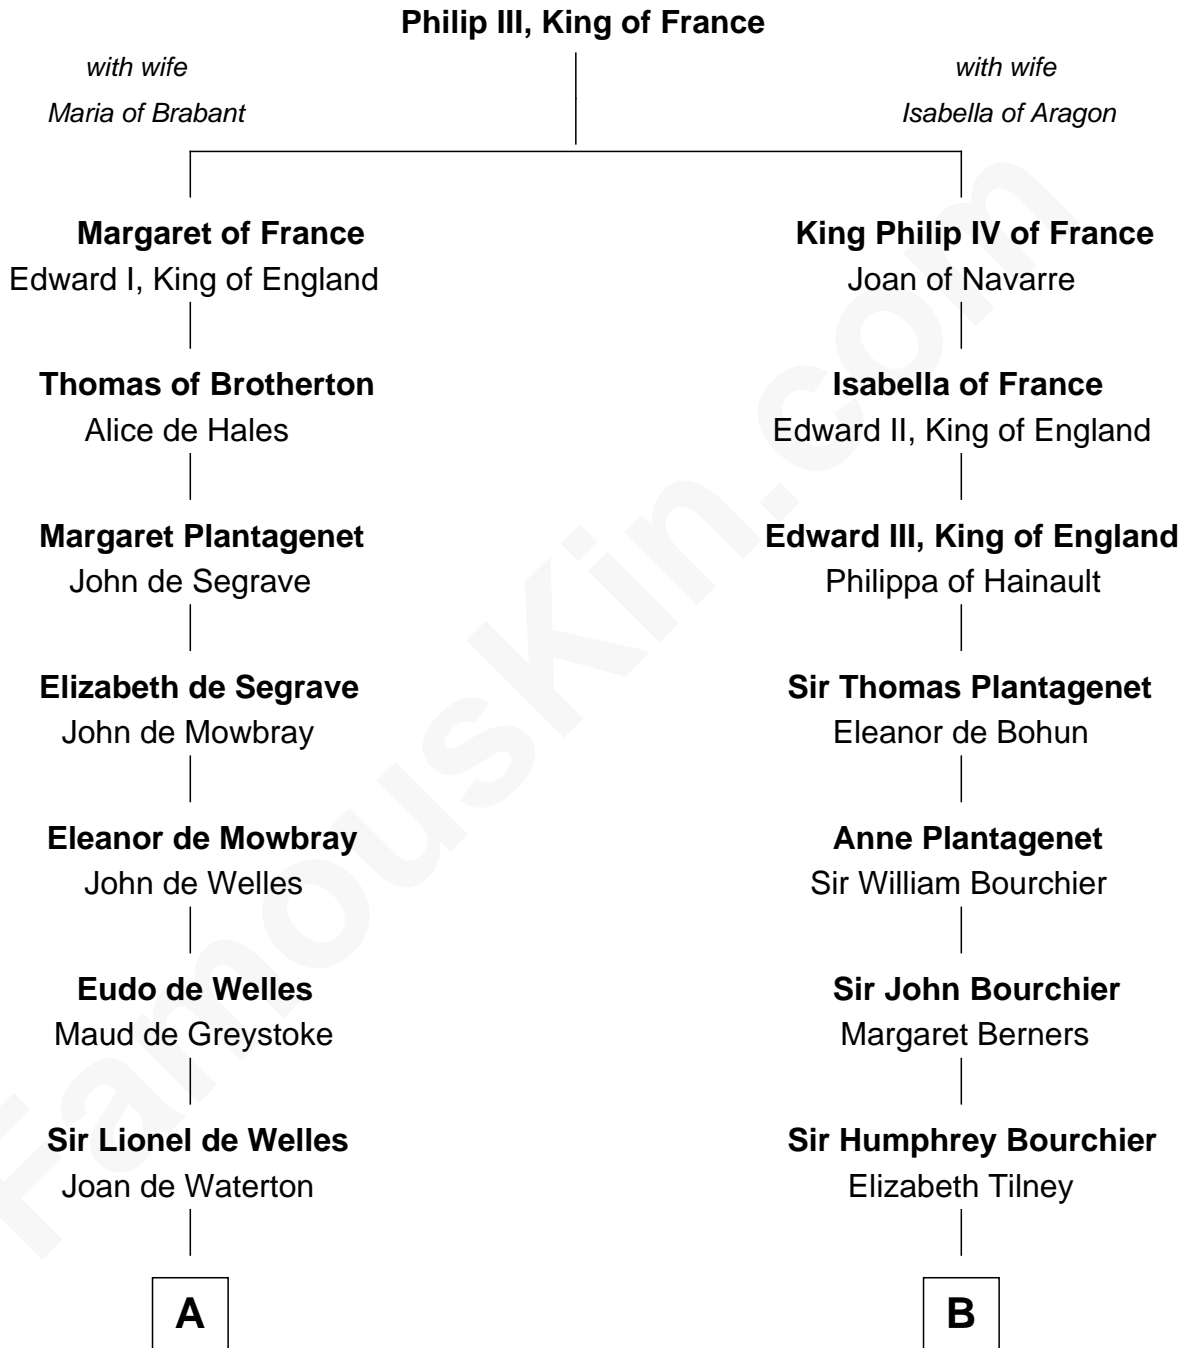

FamousKin.com

Relationship Chart of

William Floyd

Signer of the Declaration of Independence

18th cousin 3 times removed of

Frank Lloyd Wright
American Architect

C

Tabitha Smith
Nicholl Floyd

William Floyd

Signer of Declaration of Independence

D

Capt. Russell Hubbard
Mary Gray

Martha Hubbard
David Wright

Rev. David Wright
Abigail Goddard

William Carey Wright
Anna Lloyd Jones

Frank Lloyd Wright
American Architect