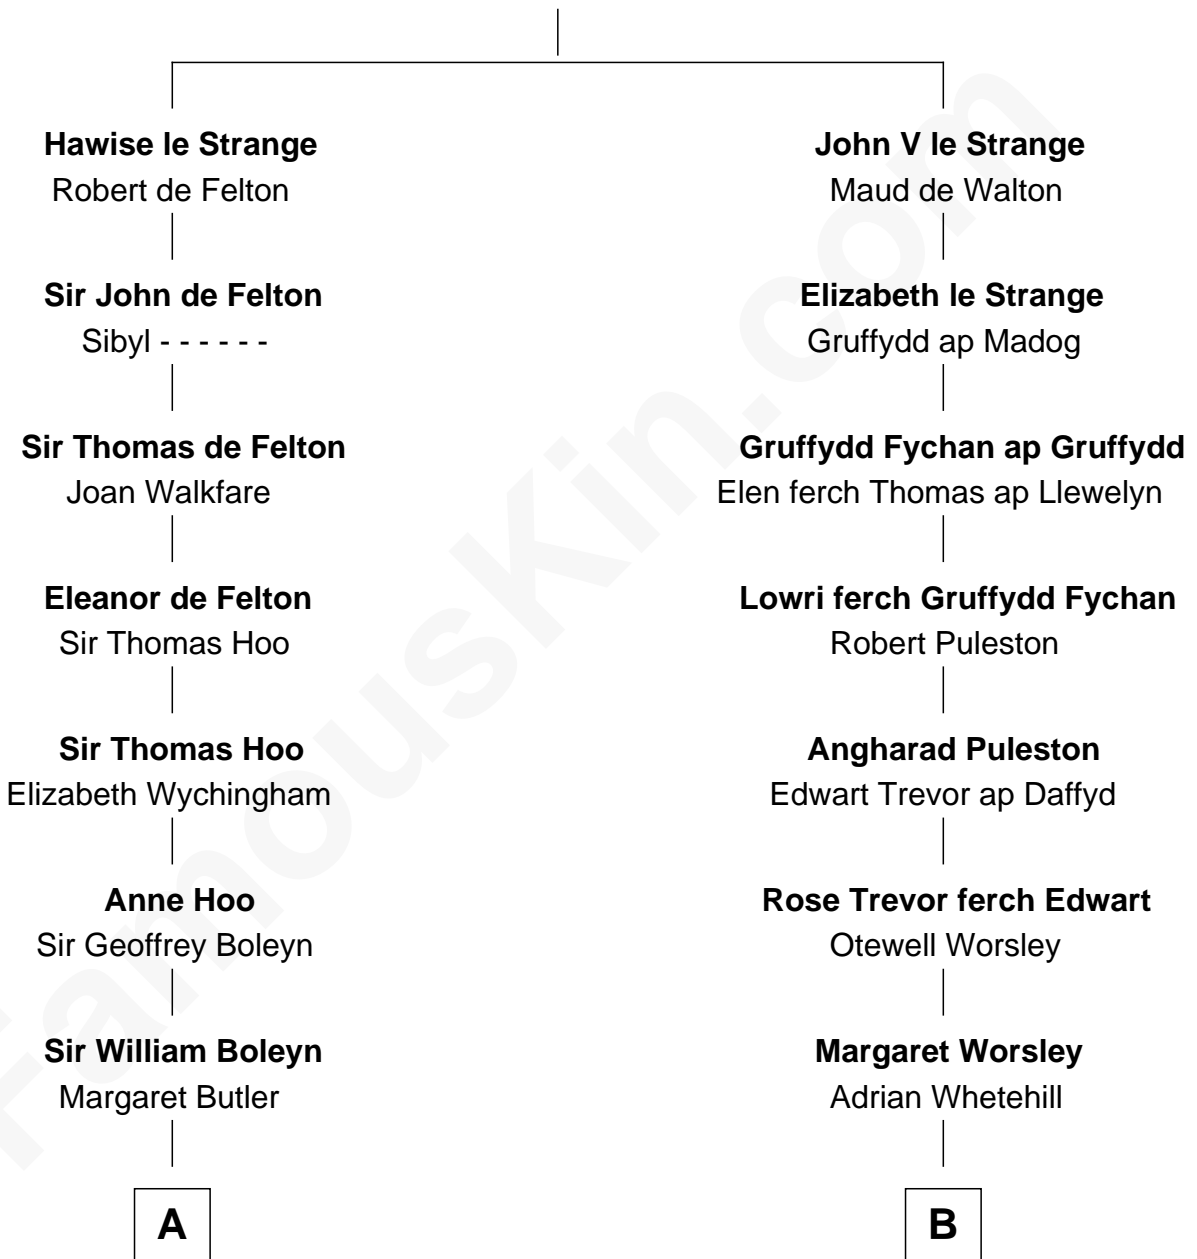

## Relationship Chart of

### William Floyd

*Signer of the Declaration of Independence*

16th cousin 5 times removed of

**Kyra Sedgwick**

*TV and Movie Actress*

**John IV le Strange**

Joan de Somery

**C**

—  
**Susanna Shaw**

Robert Bowne Minturn

—  
**Sarah May Minturn**

Henry Dwight Sedgwick

—  
**Robert Minturn Sedgwick**

Helen Peabody

—  
**Henry Dwight Sedgwick**

Patricia Ann Rosenwald

—  
**Kyra Sedgwick**

*TV and Movie Actress*