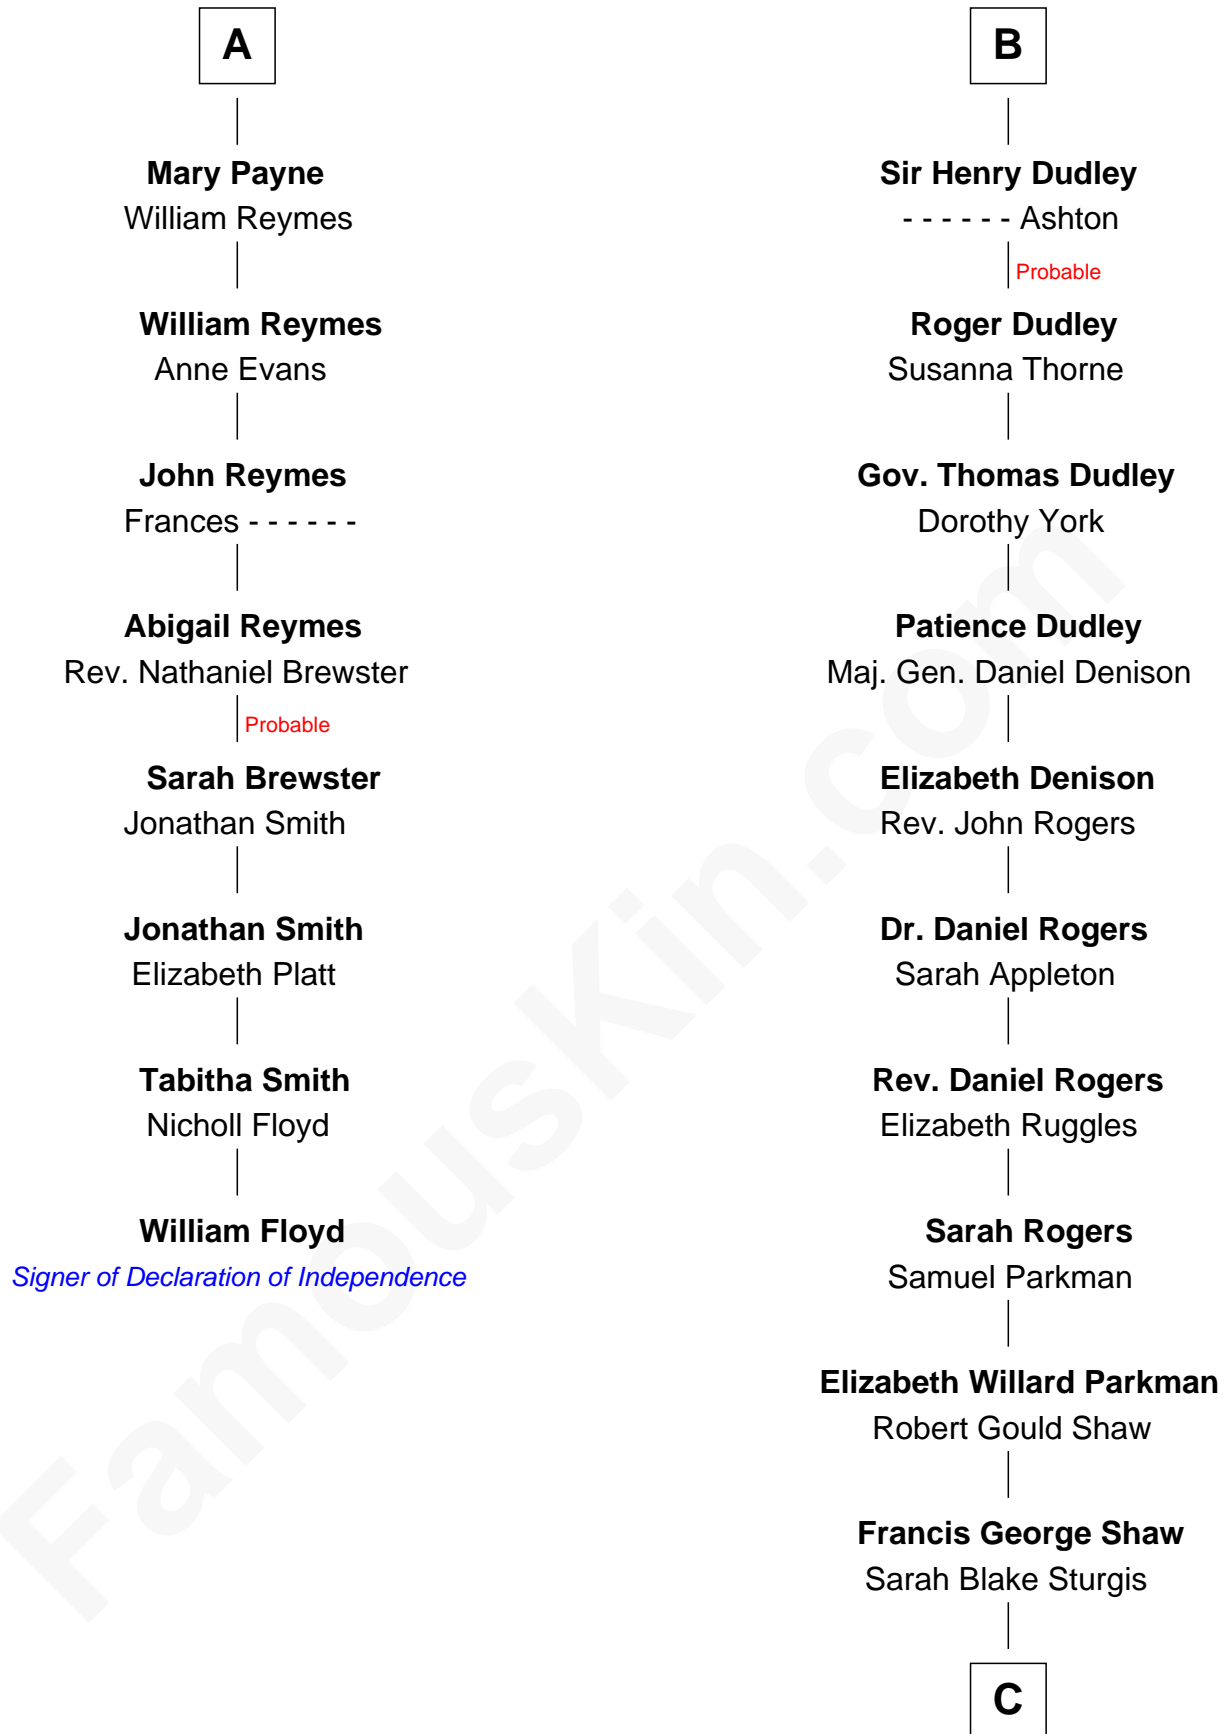

FamousKin.com

Relationship Chart of

William Floyd

Signer of the Declaration of Independence

14th cousin 7 times removed of

Kyra Sedgwick

TV and Movie Actress

Sir William de Ros
Margery de Badlesmere

C

Susanna Shaw

Robert Bowne Minturn

Sarah May Minturn

Henry Dwight Sedgwick

Robert Minturn Sedgwick

Helen Peabody

Henry Dwight Sedgwick

Patricia Ann Rosenwald

Kyra Sedgwick

TV and Movie Actress