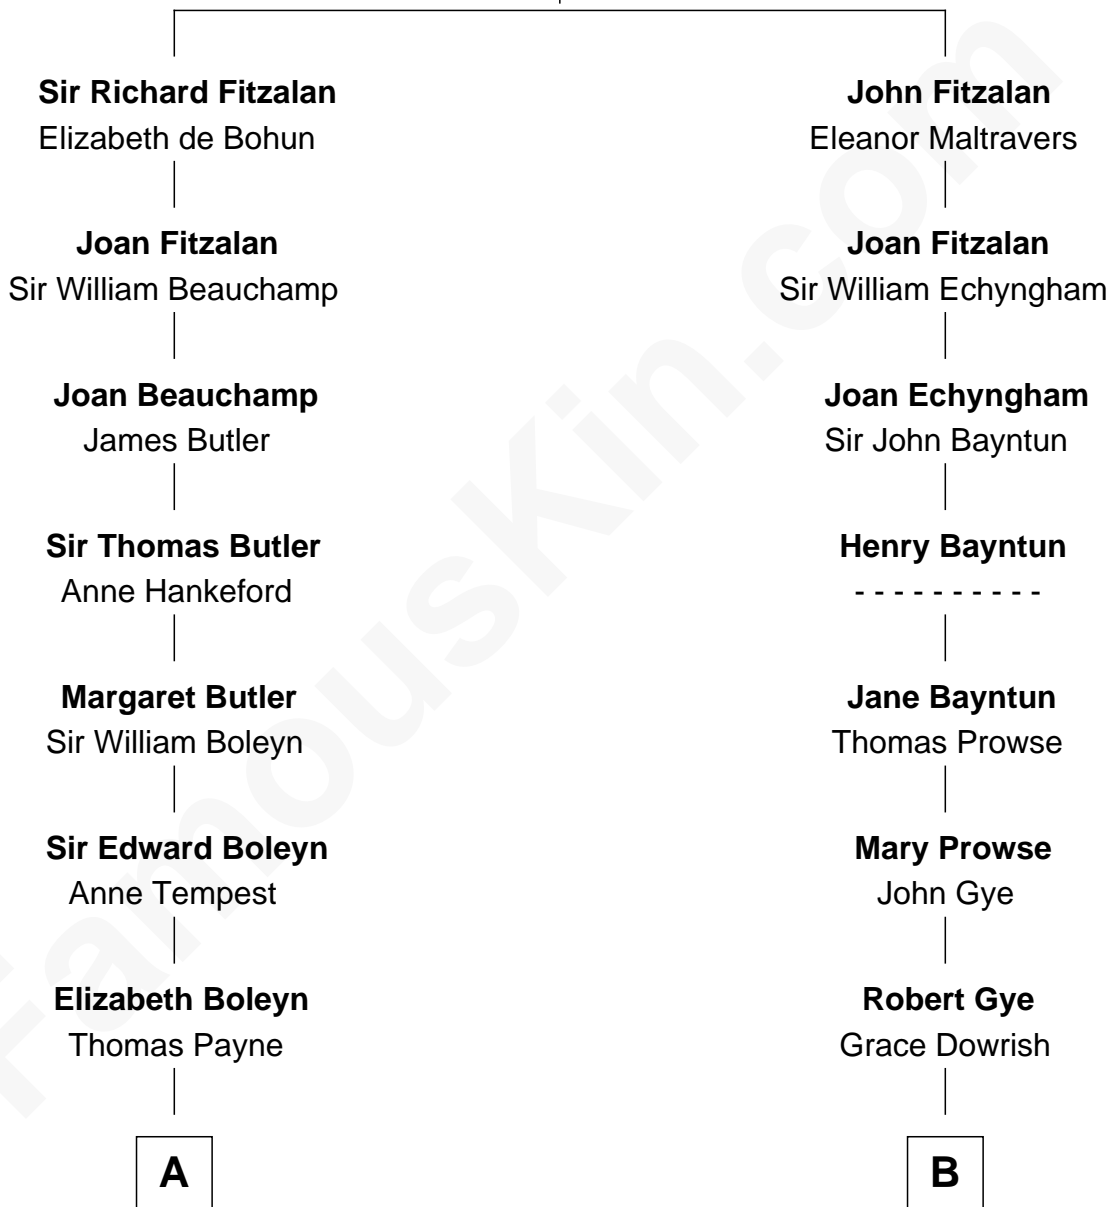

FamousKin.com

Relationship Chart of

William Floyd

Signer of the Declaration of Independence

14th cousin 4 times removed of

Kyra Sedgwick

TV and Movie Actress

Richard Fitzalan
Eleanor Plantagenet

C

Henry Dwight Sedgwick

Patricia Ann Rosenwald

Kyra Sedgwick

TV and Movie Actress

FamousKin.com