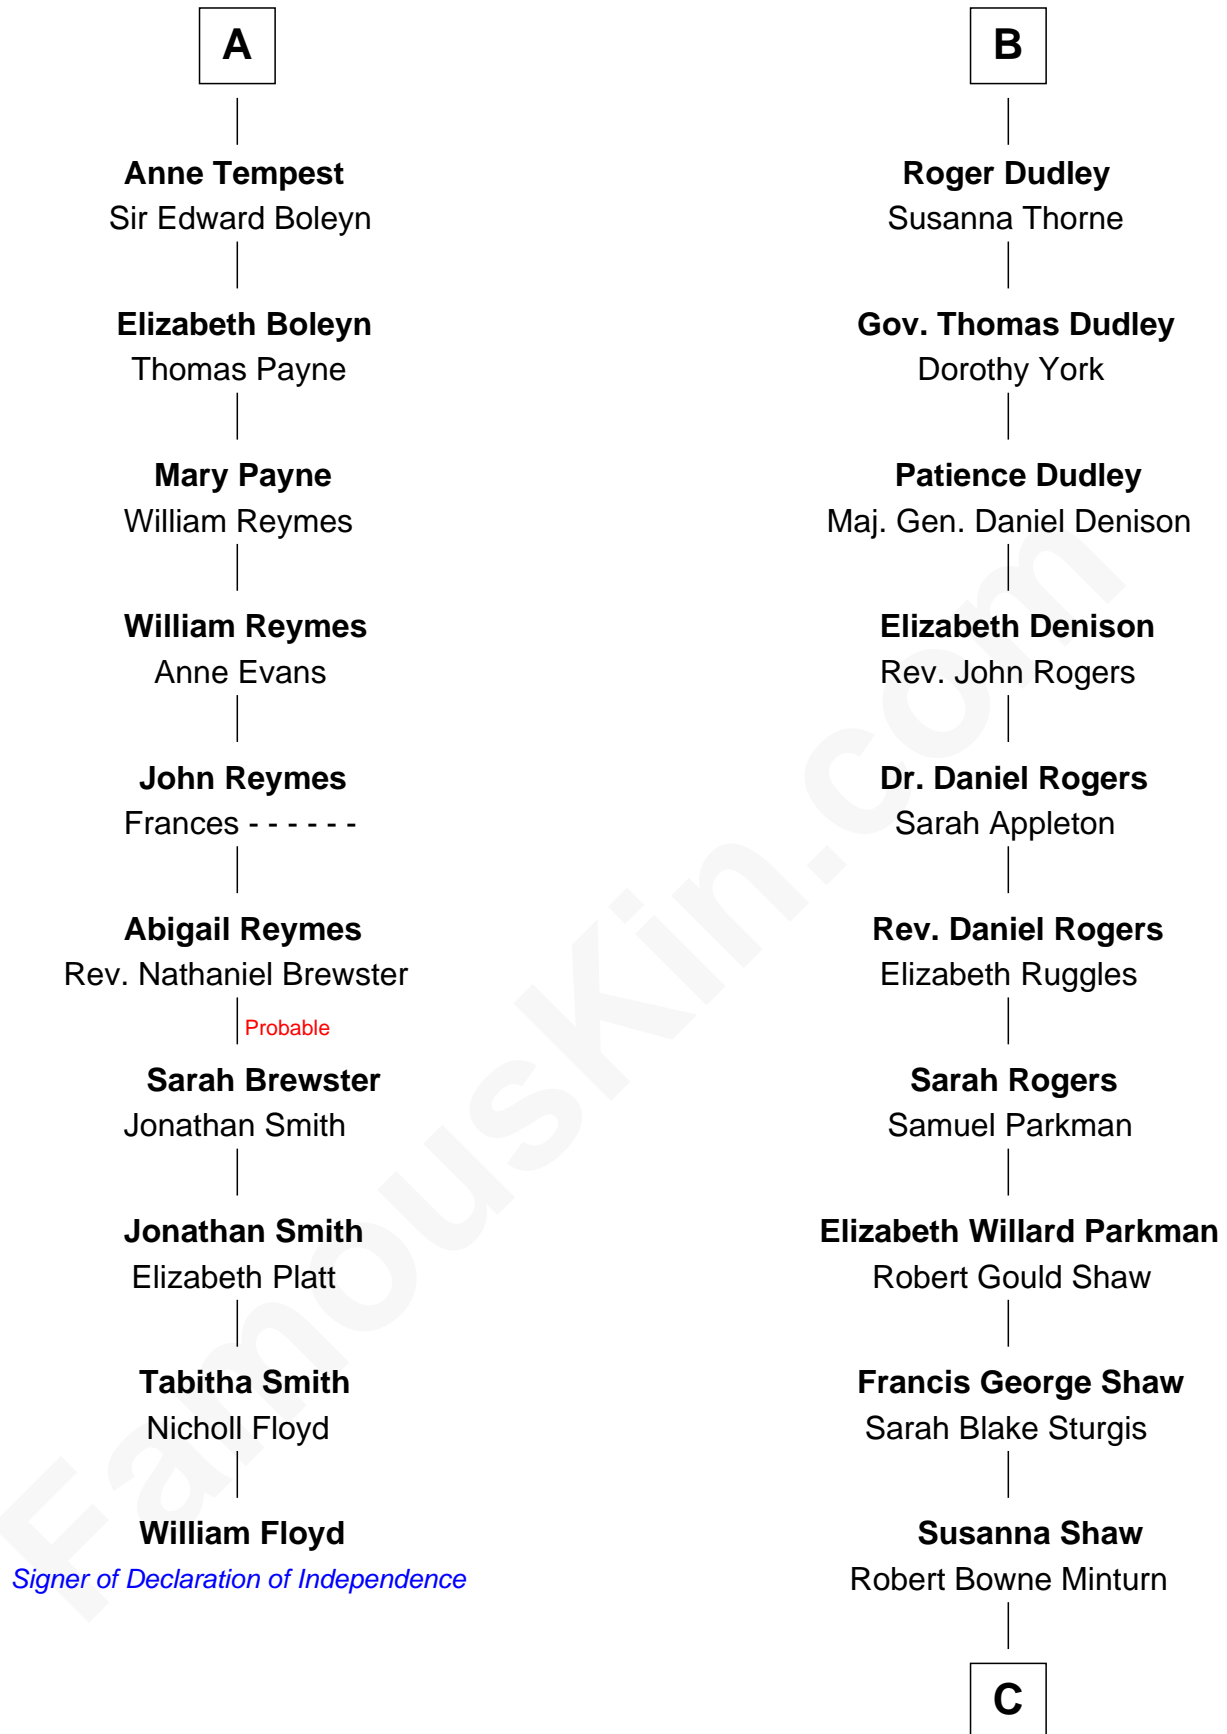

## Relationship Chart of

### William Floyd

*Signer of the Declaration of Independence*

16th cousin 4 times removed of

**Kyra Sedgwick**

*TV and Movie Actress*

**Sir Maurice de Berkeley**

Eve la Zouche

**C**

—  
**Sarah May Minturn**

Henry Dwight Sedgwick

—  
**Robert Minturn Sedgwick**

Helen Peabody

—  
**Henry Dwight Sedgwick**

Patricia Ann Rosenwald

—  
**Kyra Sedgwick**

*TV and Movie Actress*