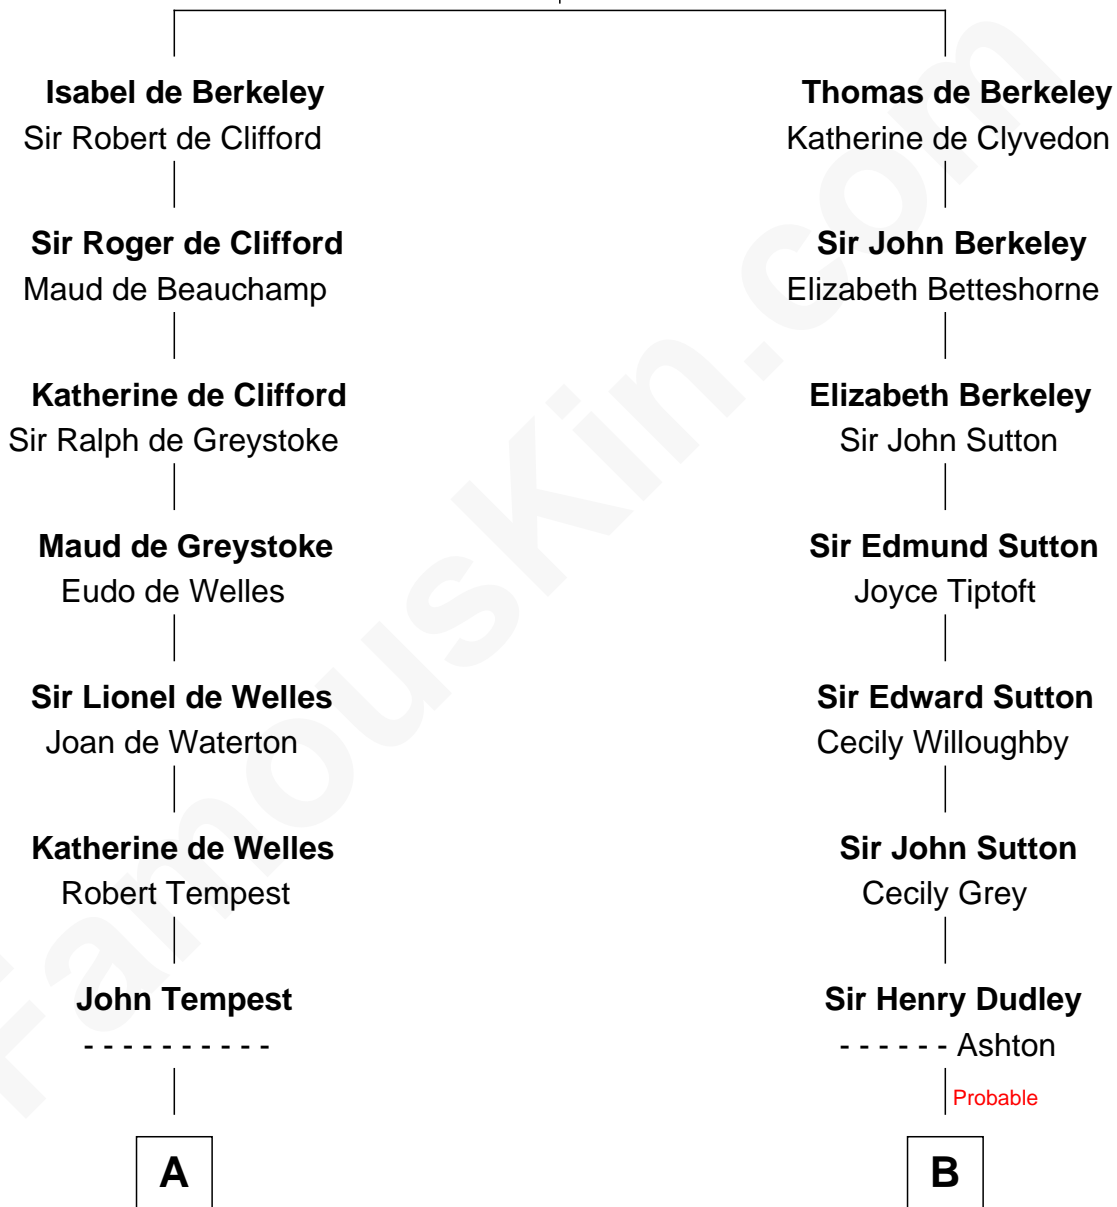

## Relationship Chart of

### William Floyd

*Signer of the Declaration of Independence*

16th cousin 4 times removed of

**Kyra Sedgwick**

*TV and Movie Actress*

**Sir Maurice de Berkeley**

Eve la Zouche

**C**

—  
**Sarah May Minturn**

Henry Dwight Sedgwick

—  
**Robert Minturn Sedgwick**

Helen Peabody

—  
**Henry Dwight Sedgwick**

Patricia Ann Rosenwald

—  
**Kyra Sedgwick**

*TV and Movie Actress*