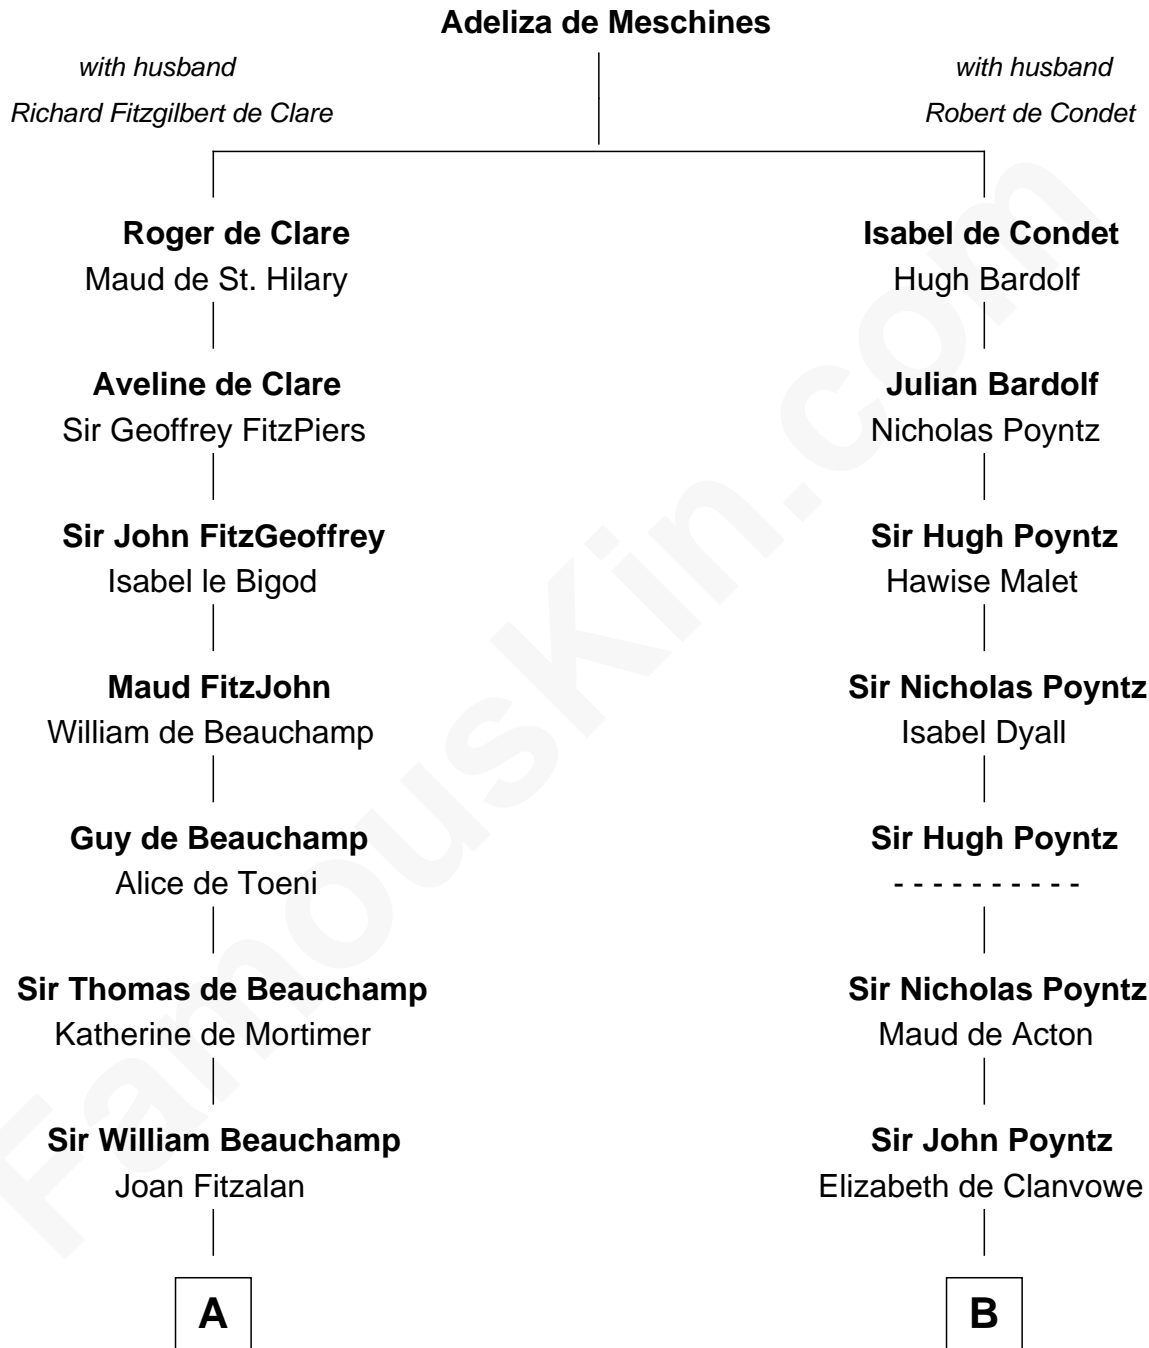

FamousKin.com

Relationship Chart of

William Floyd

Signer of the Declaration of Independence

19th cousin of

William Ellery

Signer of the Declaration of Independence

C

Jonathan Smith

Elizabeth Platt

Tabitha Smith

Nicholl Floyd

William Floyd

Signer of Declaration of Independence

D

Col. Job Almy