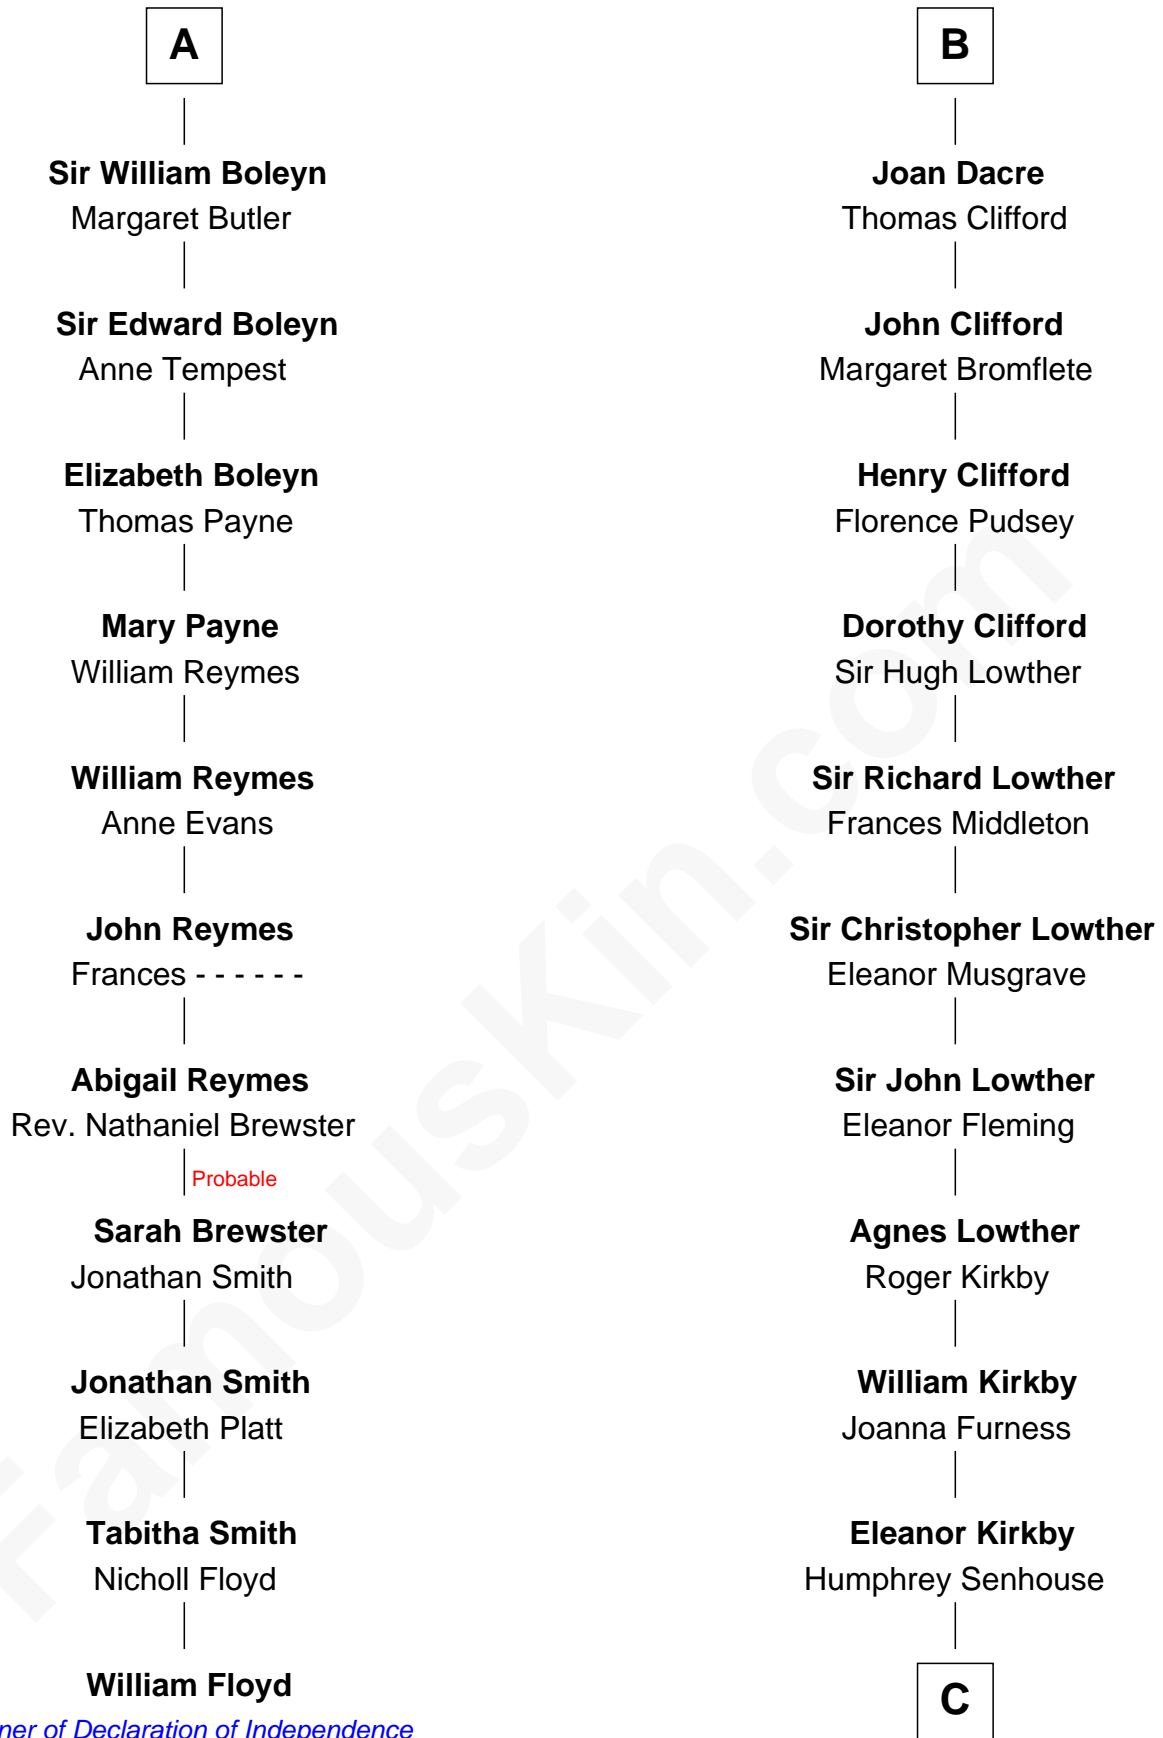

## Relationship Chart of

### William Floyd

*Signer of the Declaration of Independence*

**17th cousin 2 times removed of**

### Fletcher Christian

*Leader of the mutiny on the Bounty*

**Sir Roger de Somery**

Nichole d'Aubenev

C

**Bridget Senhouse**

John Christian

**Charles Christian**

Anne Dixon

**Fletcher Christian**

*Leader of the mutiny on the Bounty*

FamousKin.com