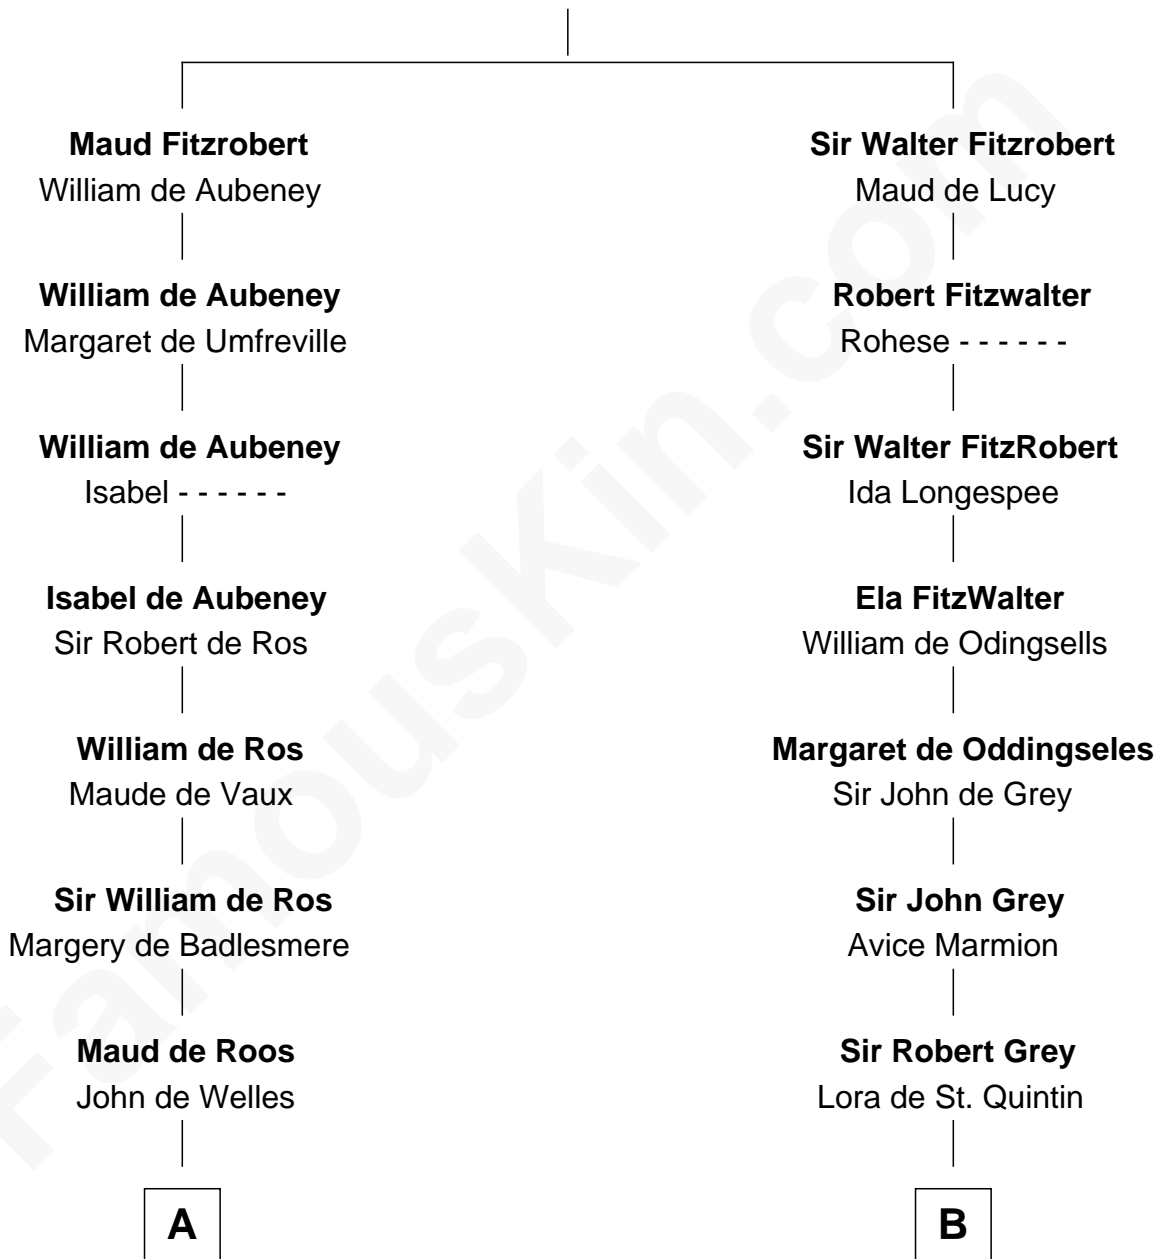

Robert Fitzrichard

Maud de St. Liz