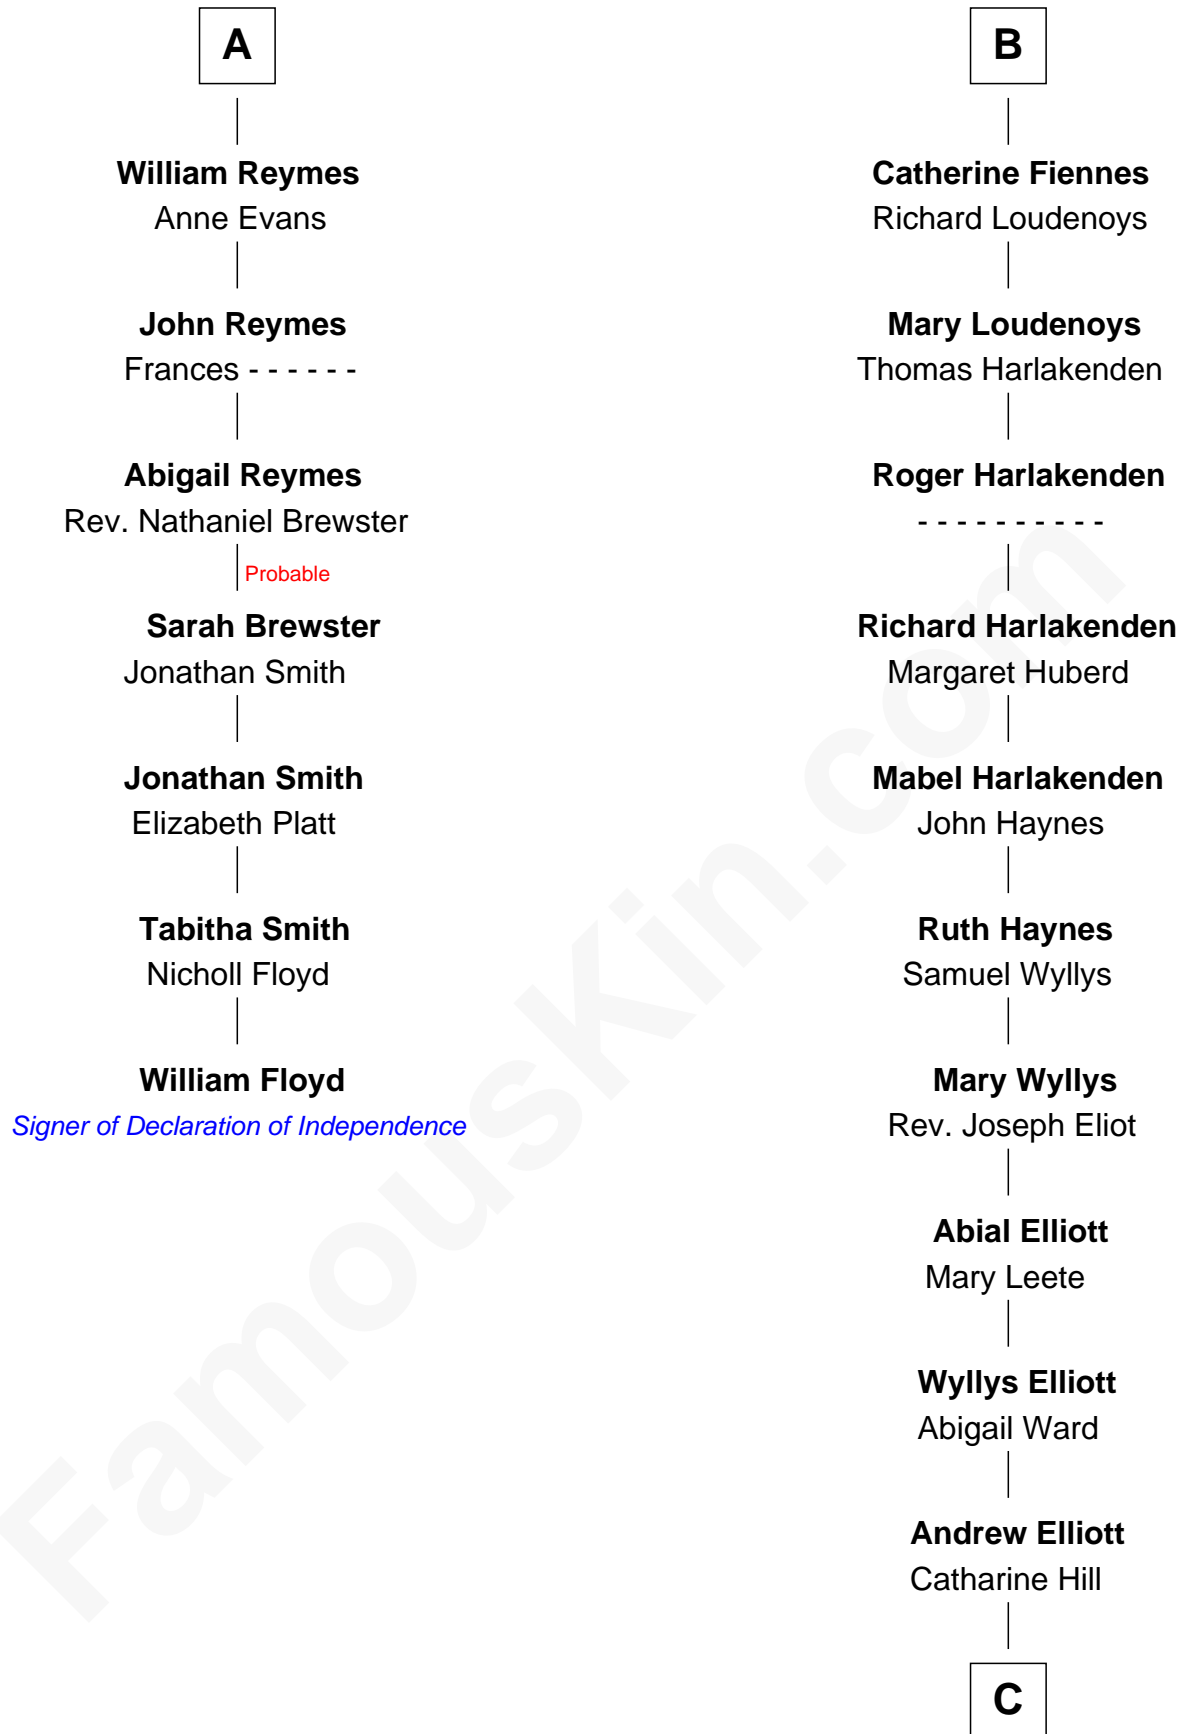

FamousKin.com

Relationship Chart of

William Floyd

Signer of the Declaration of Independence

13th cousin 8 times removed of

Ali Wentworth

TV Actress and Comedienne

Sir Thomas de Beauchamp

Katherine de Mortimer

C

Charles Wyllys Elliott

Mary Green White

Howard Elliott

Janet January

Janet January Elliott

Richard Bryant Hobart