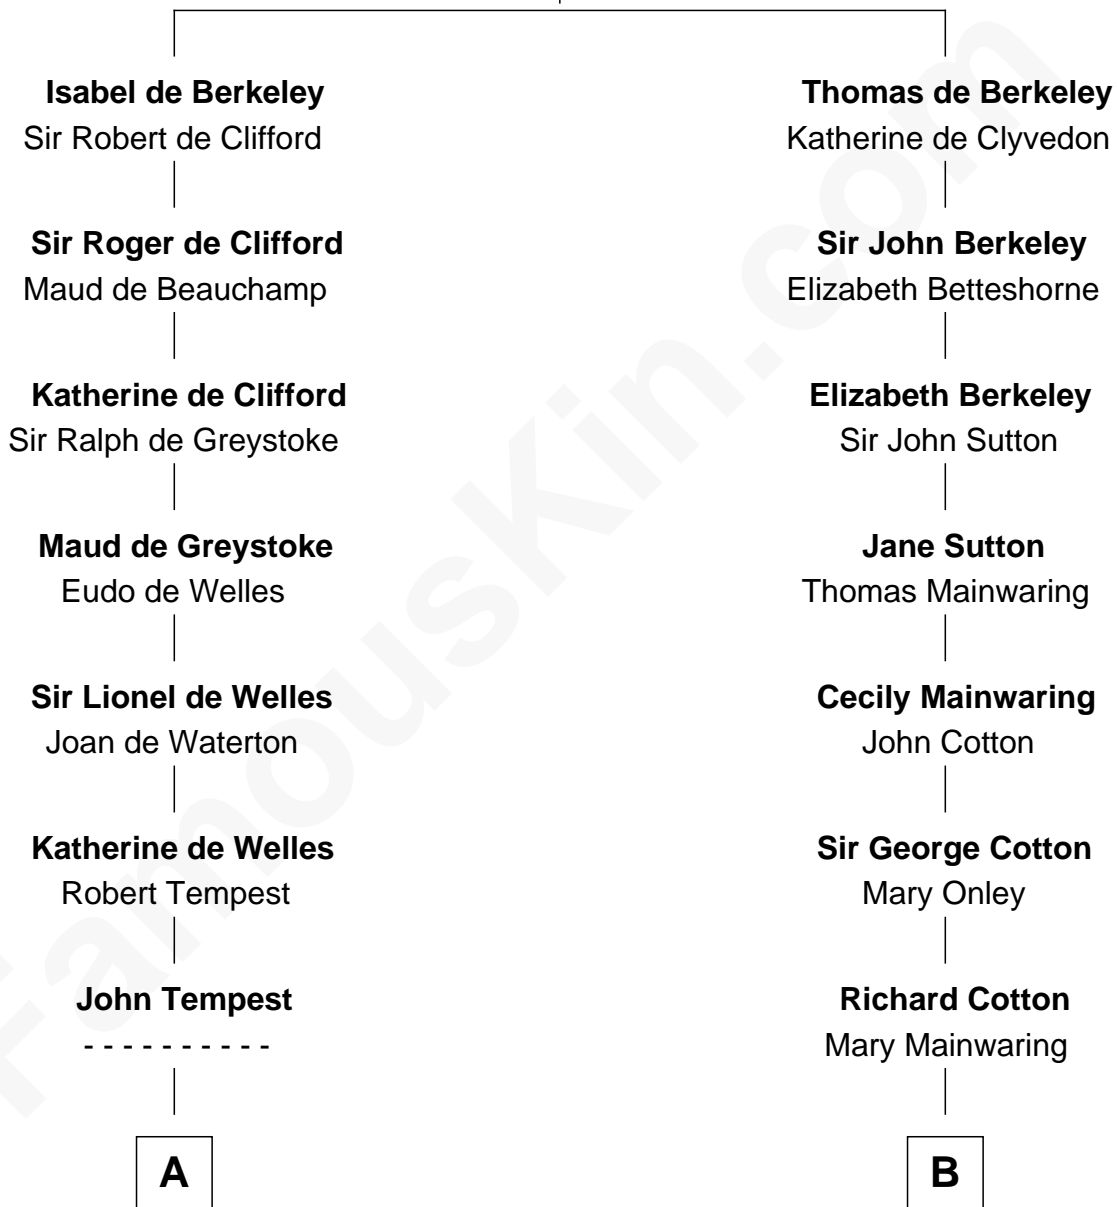

## Relationship Chart of

### William Floyd

*Signer of the Declaration of Independence*

16th cousin 3 times removed of

**Amber Stevens West**

*TV and Movie Actress*

**Sir Maurice de Berkeley**

Eve la Zouche

**C**

**LaVerne M. Baas**

Keith Karl Ingstad

**Terry Keith Ingstad**

Beverly Jean Cunningham

**Amber Stevens West**

*TV and Movie Actress*

FamousKin.com