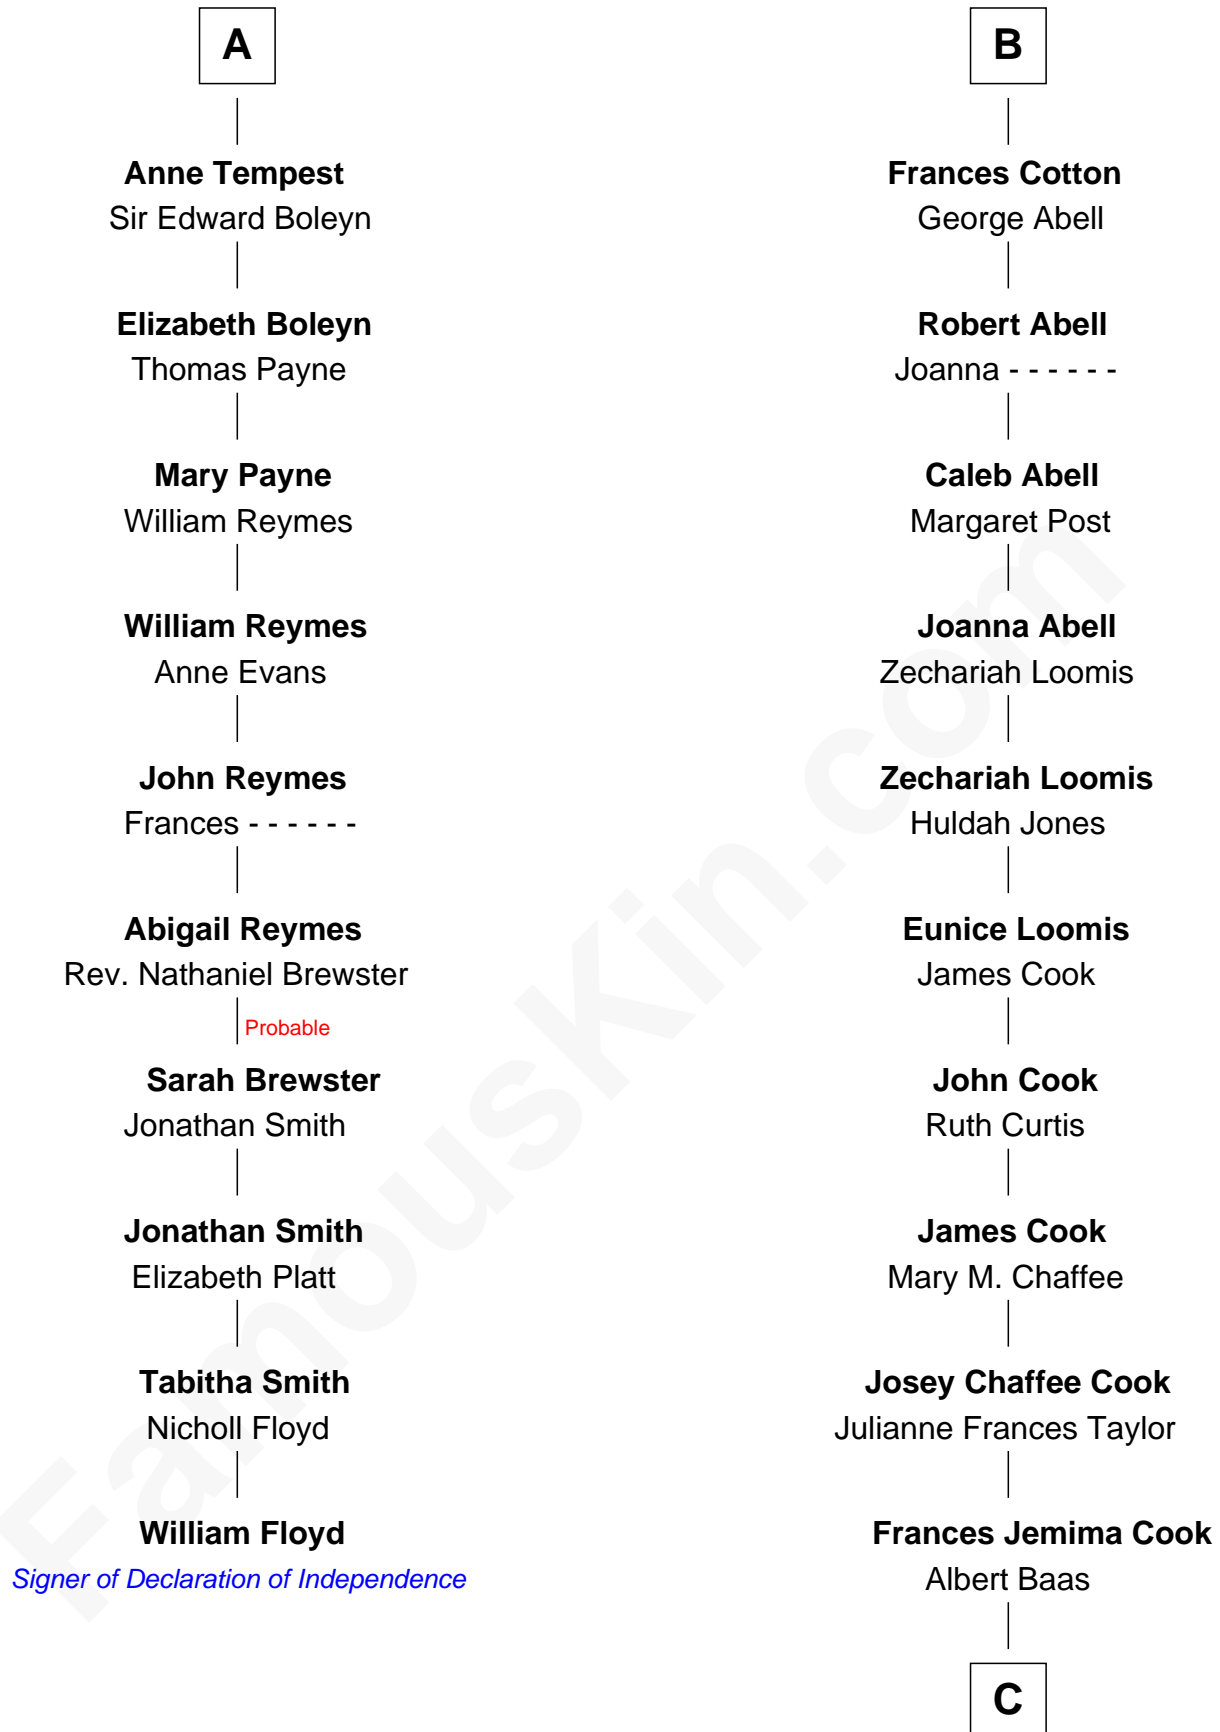

## Relationship Chart of

### William Floyd

*Signer of the Declaration of Independence*

16th cousin 3 times removed of

**Amber Stevens West**

*TV and Movie Actress*

**Sir Maurice de Berkeley**

Eve la Zouche

**C**

**LaVerne M. Baas**

Keith Karl Ingstad

**Terry Keith Ingstad**

Beverly Jean Cunningham

**Amber Stevens West**

*TV and Movie Actress*

FamousKin.com