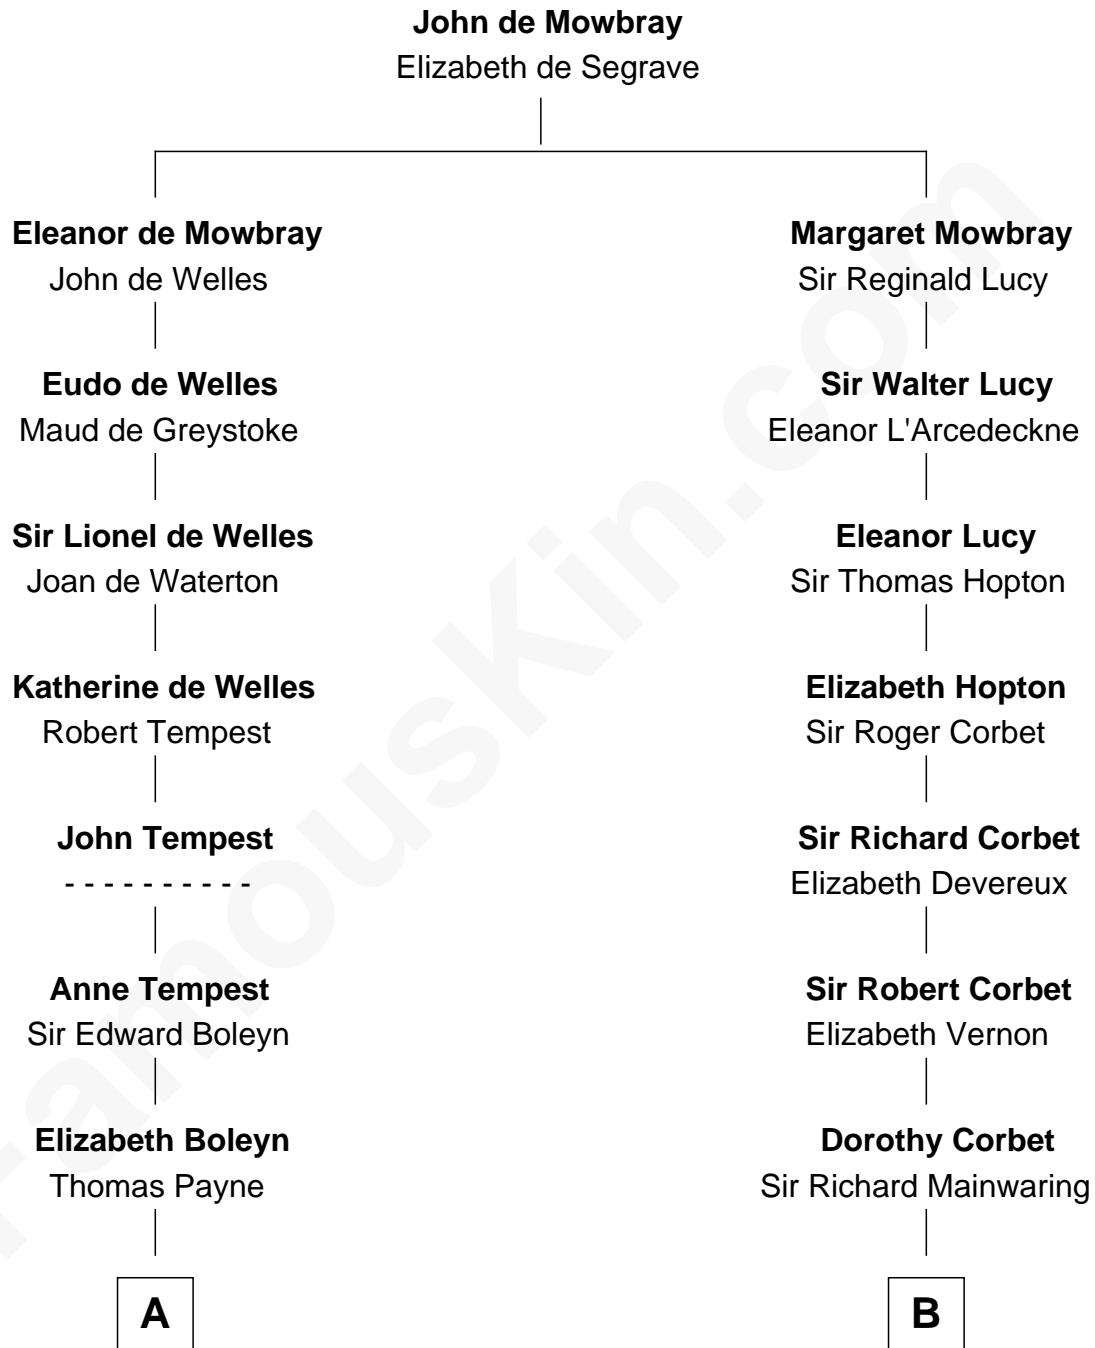

FamousKin.com

Relationship Chart of

William Floyd

Signer of the Declaration of Independence

14th cousin 7 times removed of

Amber Stevens West

TV and Movie Actress

C