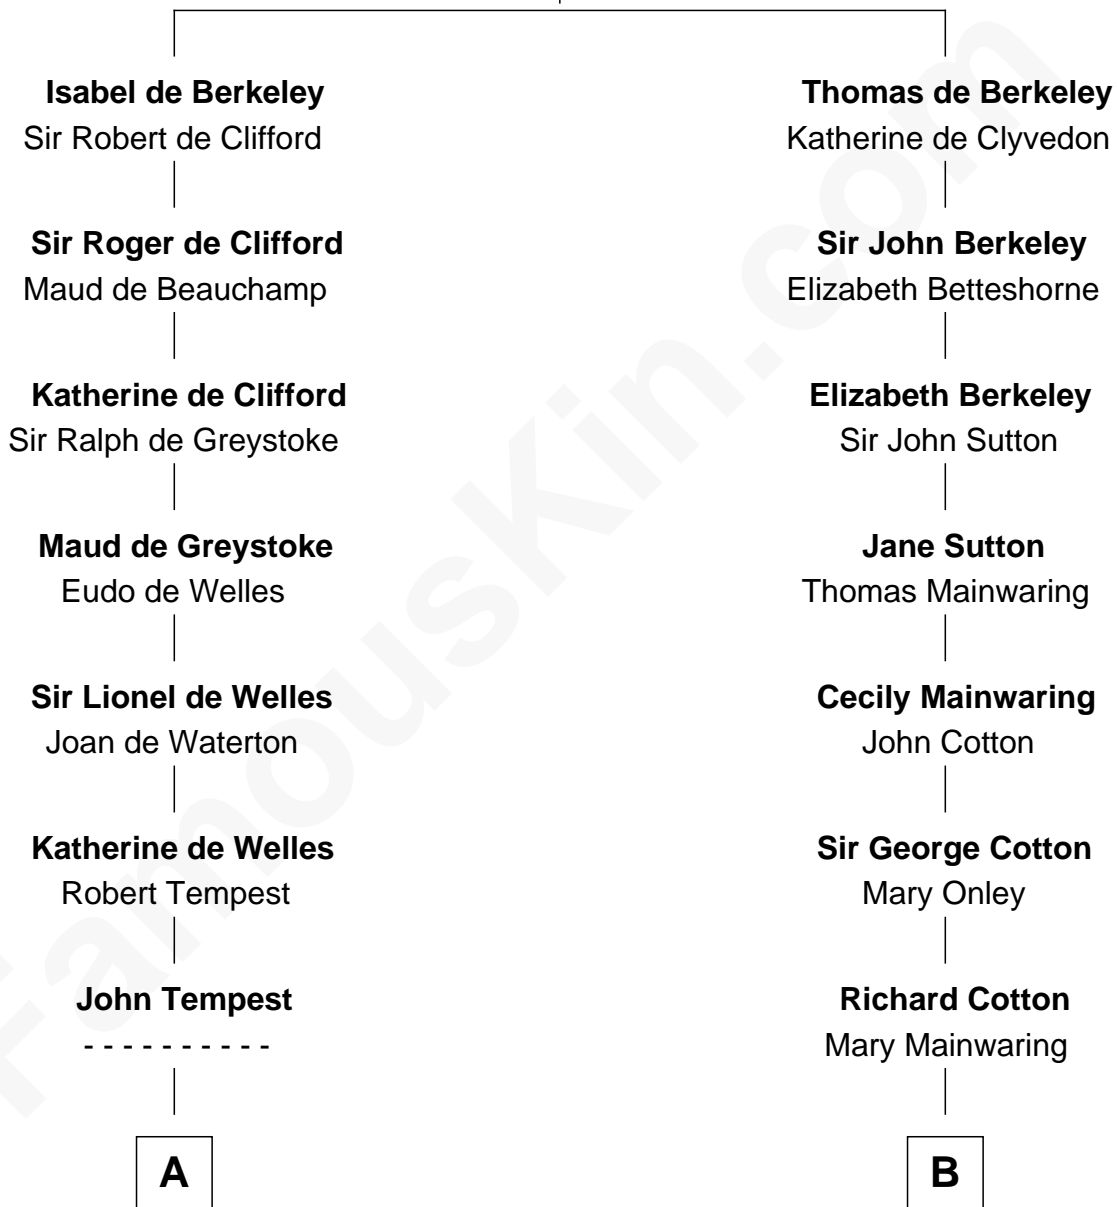

FamousKin.com

Relationship Chart of

William Floyd

Signer of the Declaration of Independence

16th cousin 2 times removed of

Shadoe Stevens

Radio Disc Jockey

Sir Maurice de Berkeley

Eve la Zouche

C

LaVerne M. Baas

Keith Karl Ingstad

Shadoe Stevens

Radio Disc Jockey