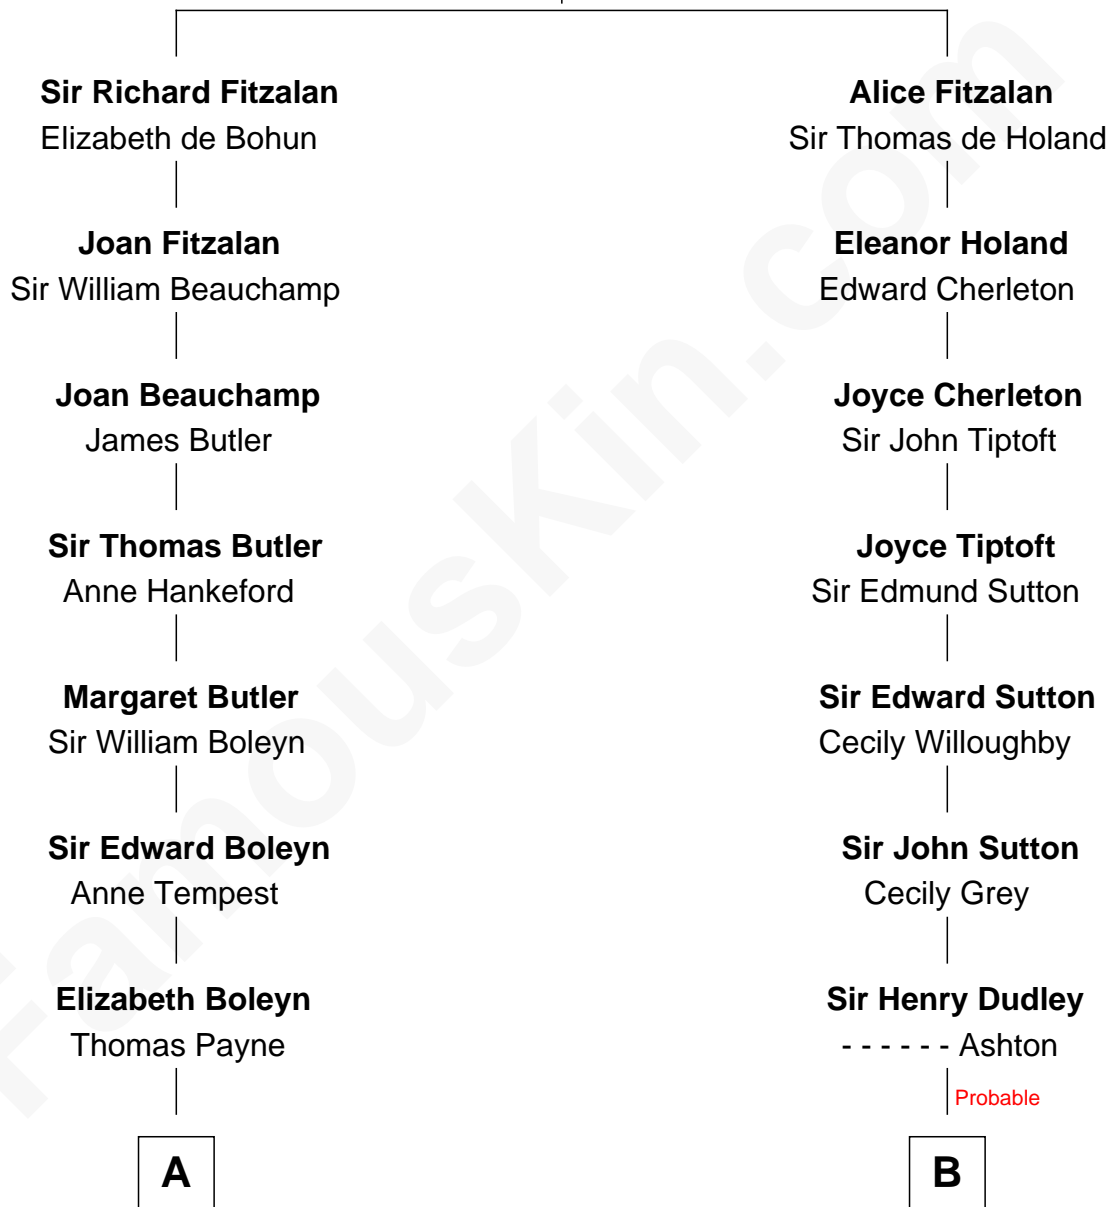

## Relationship Chart of

### William Floyd

*Signer of the Declaration of Independence*

14th cousin 6 times removed of

### Ben Jealous

*President and CEO of NAACP*

**Richard Fitzalan**  
Eleanor Plantagenet

C

**Joseph Cummings Smith**

Ethel Maude Locke

**Annette Smith**

Dr. Sargent Jealous

**Frederick Smith Jealous**

Ann Frederica Todd

**Ben Jealous**

*President and CEO of NAACP*

FamousKin.com