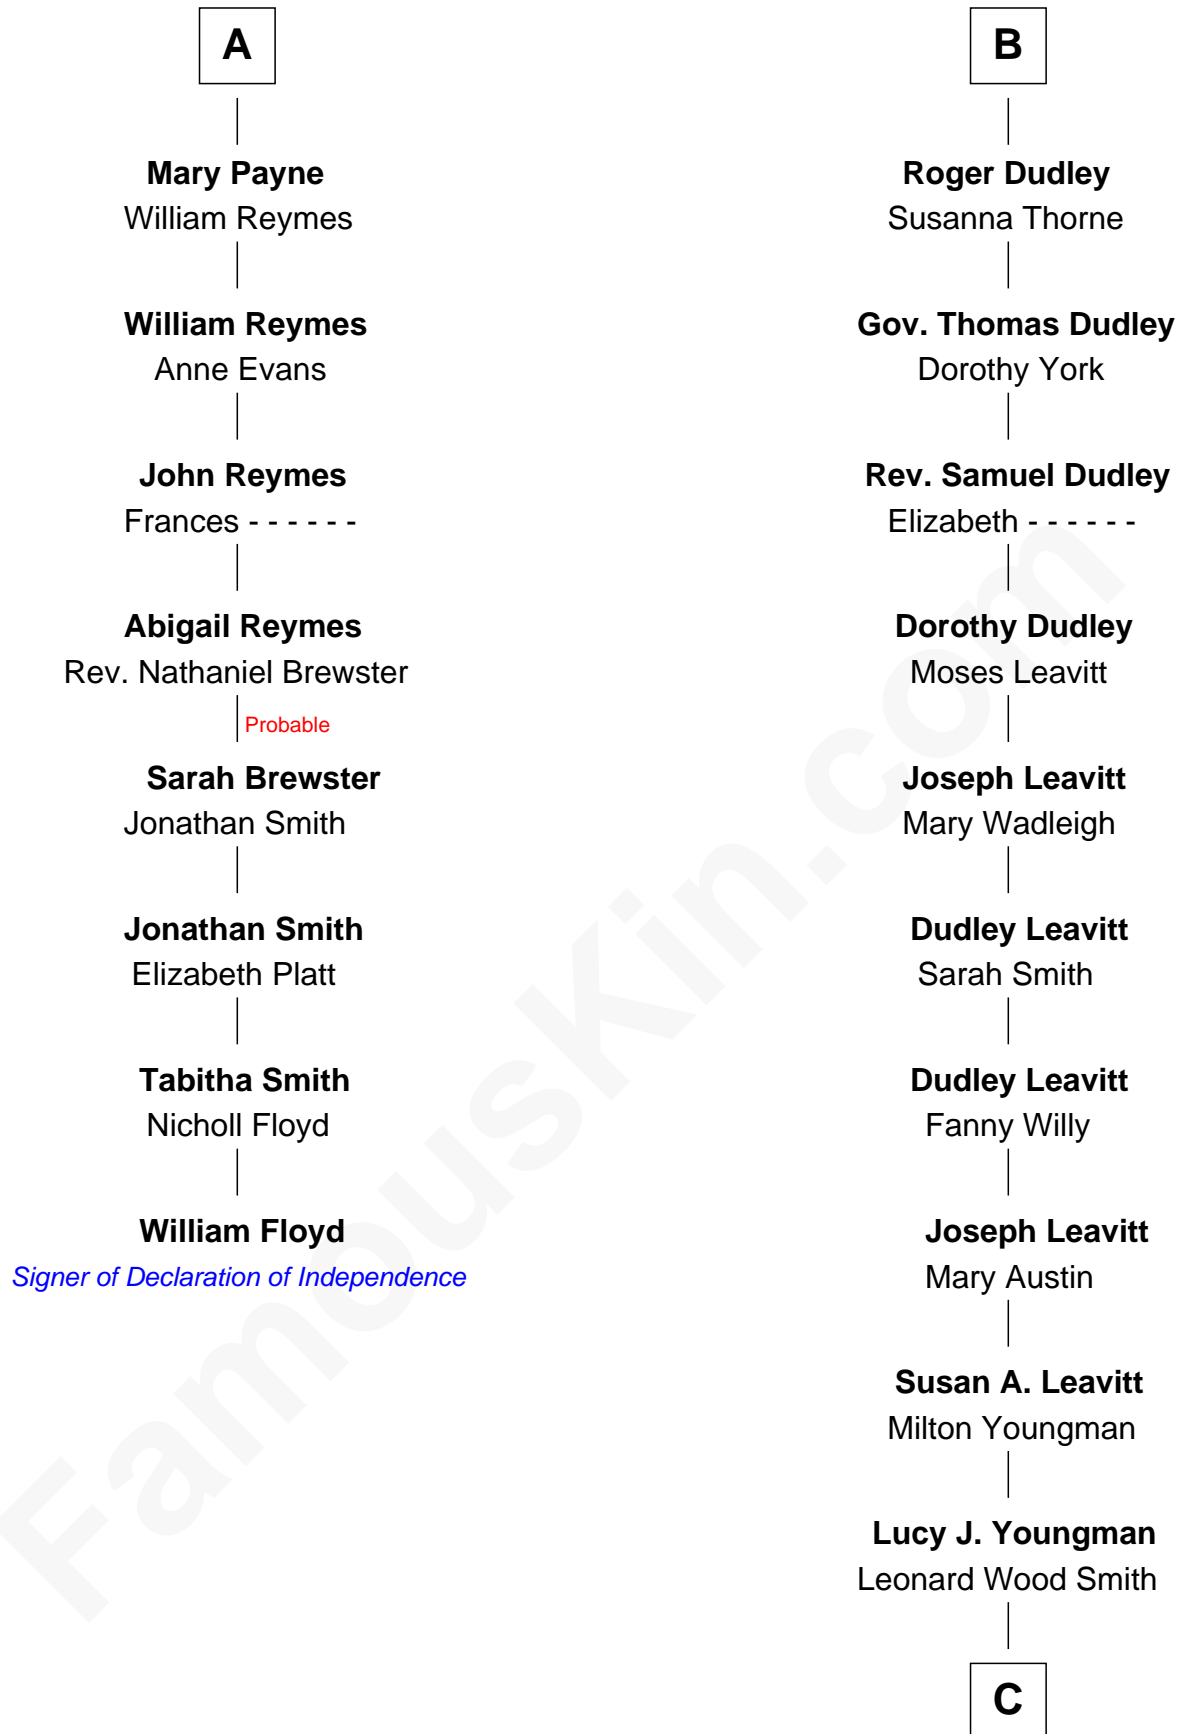

## Relationship Chart of

### William Floyd

*Signer of the Declaration of Independence*

14th cousin 6 times removed of

### Ben Jealous

*President and CEO of NAACP*

**Richard Fitzalan**  
Eleanor Plantagenet

C

**Joseph Cummings Smith**

Ethel Maude Locke

**Annette Smith**

Dr. Sargent Jealous