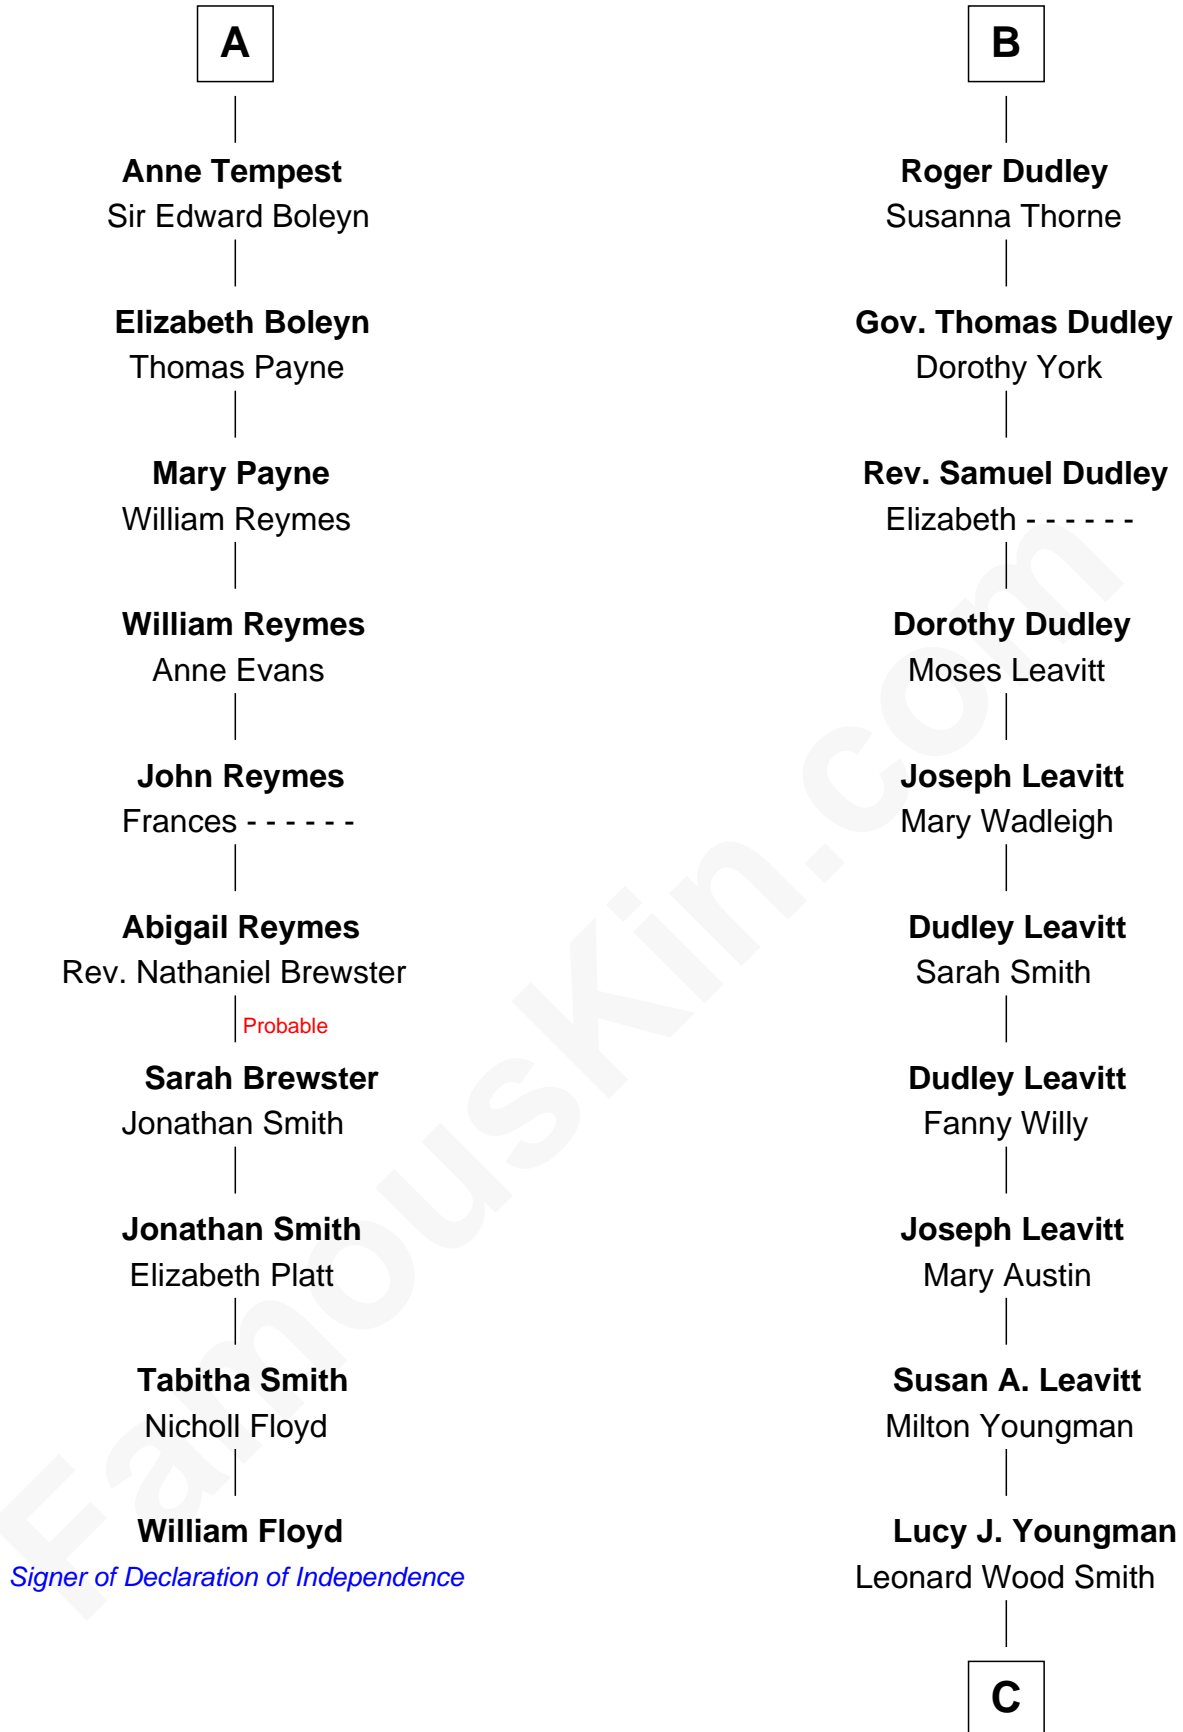

## Relationship Chart of

### William Floyd

Signer of the Declaration of Independence

16th cousin 4 times removed of

### Ben Jealous

President and CEO of NAACP

**Sir Maurice de Berkeley**

Eve la Zouche

**C**

|  
**Joseph Cummings Smith**

Ethel Maude Locke

|  
**Annette Smith**

Dr. Sargent Jealous

|  
**Frederick Smith Jealous**

Ann Frederica Todd

|  
**Ben Jealous**

*President and CEO of NAACP*