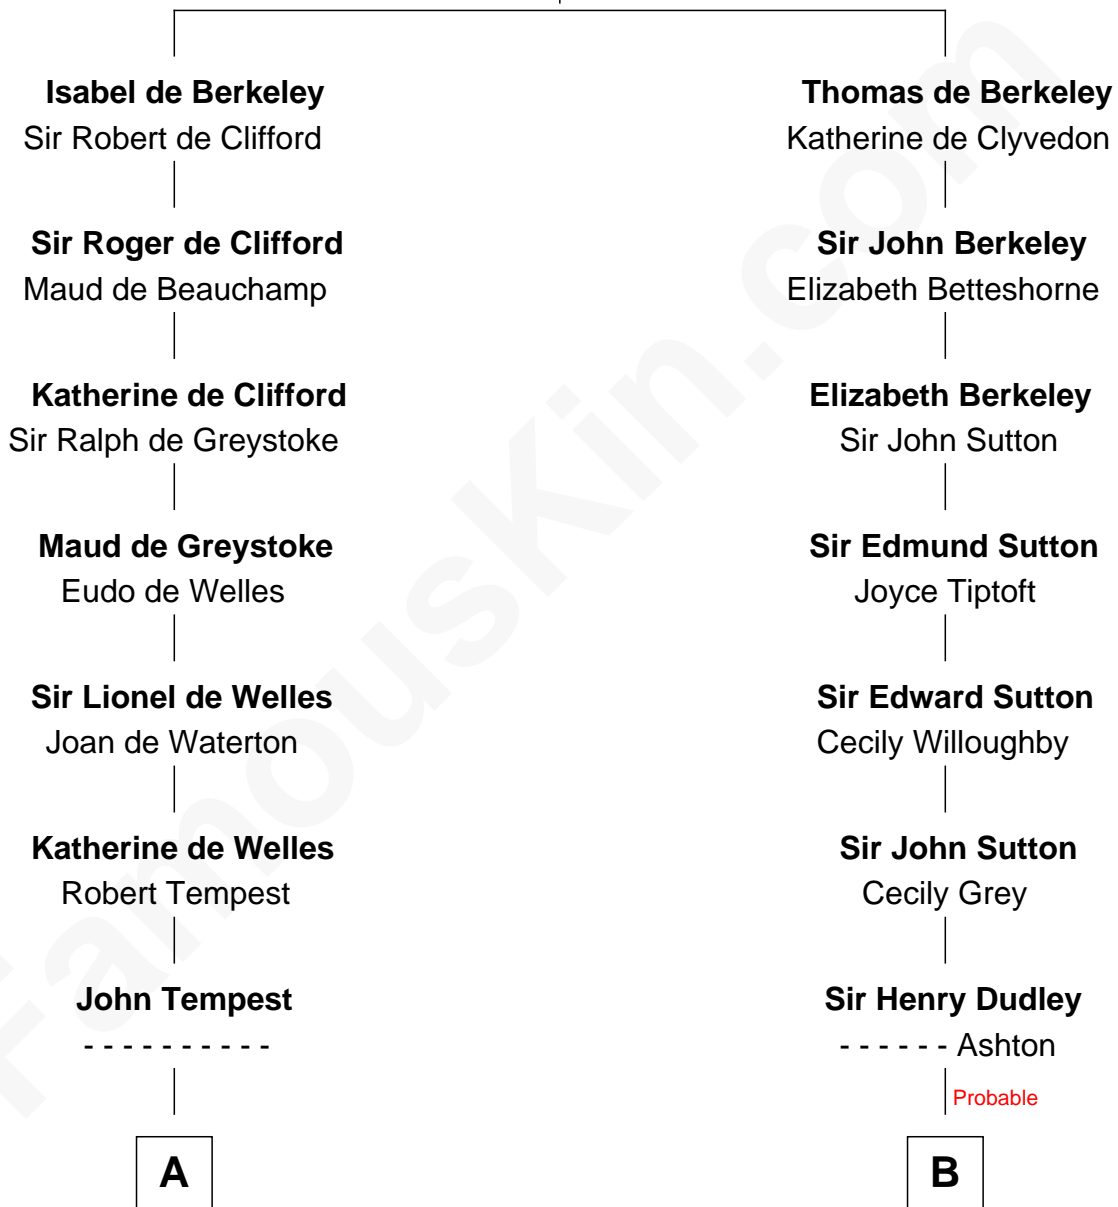

## Relationship Chart of

### William Floyd

Signer of the Declaration of Independence

16th cousin 4 times removed of

### Ben Jealous

President and CEO of NAACP

**Sir Maurice de Berkeley**

Eve la Zouche

**C**

|  
**Joseph Cummings Smith**

Ethel Maude Locke

|  
**Annette Smith**

Dr. Sargent Jealous

|  
**Frederick Smith Jealous**

Ann Frederica Todd

|  
**Ben Jealous**

*President and CEO of NAACP*