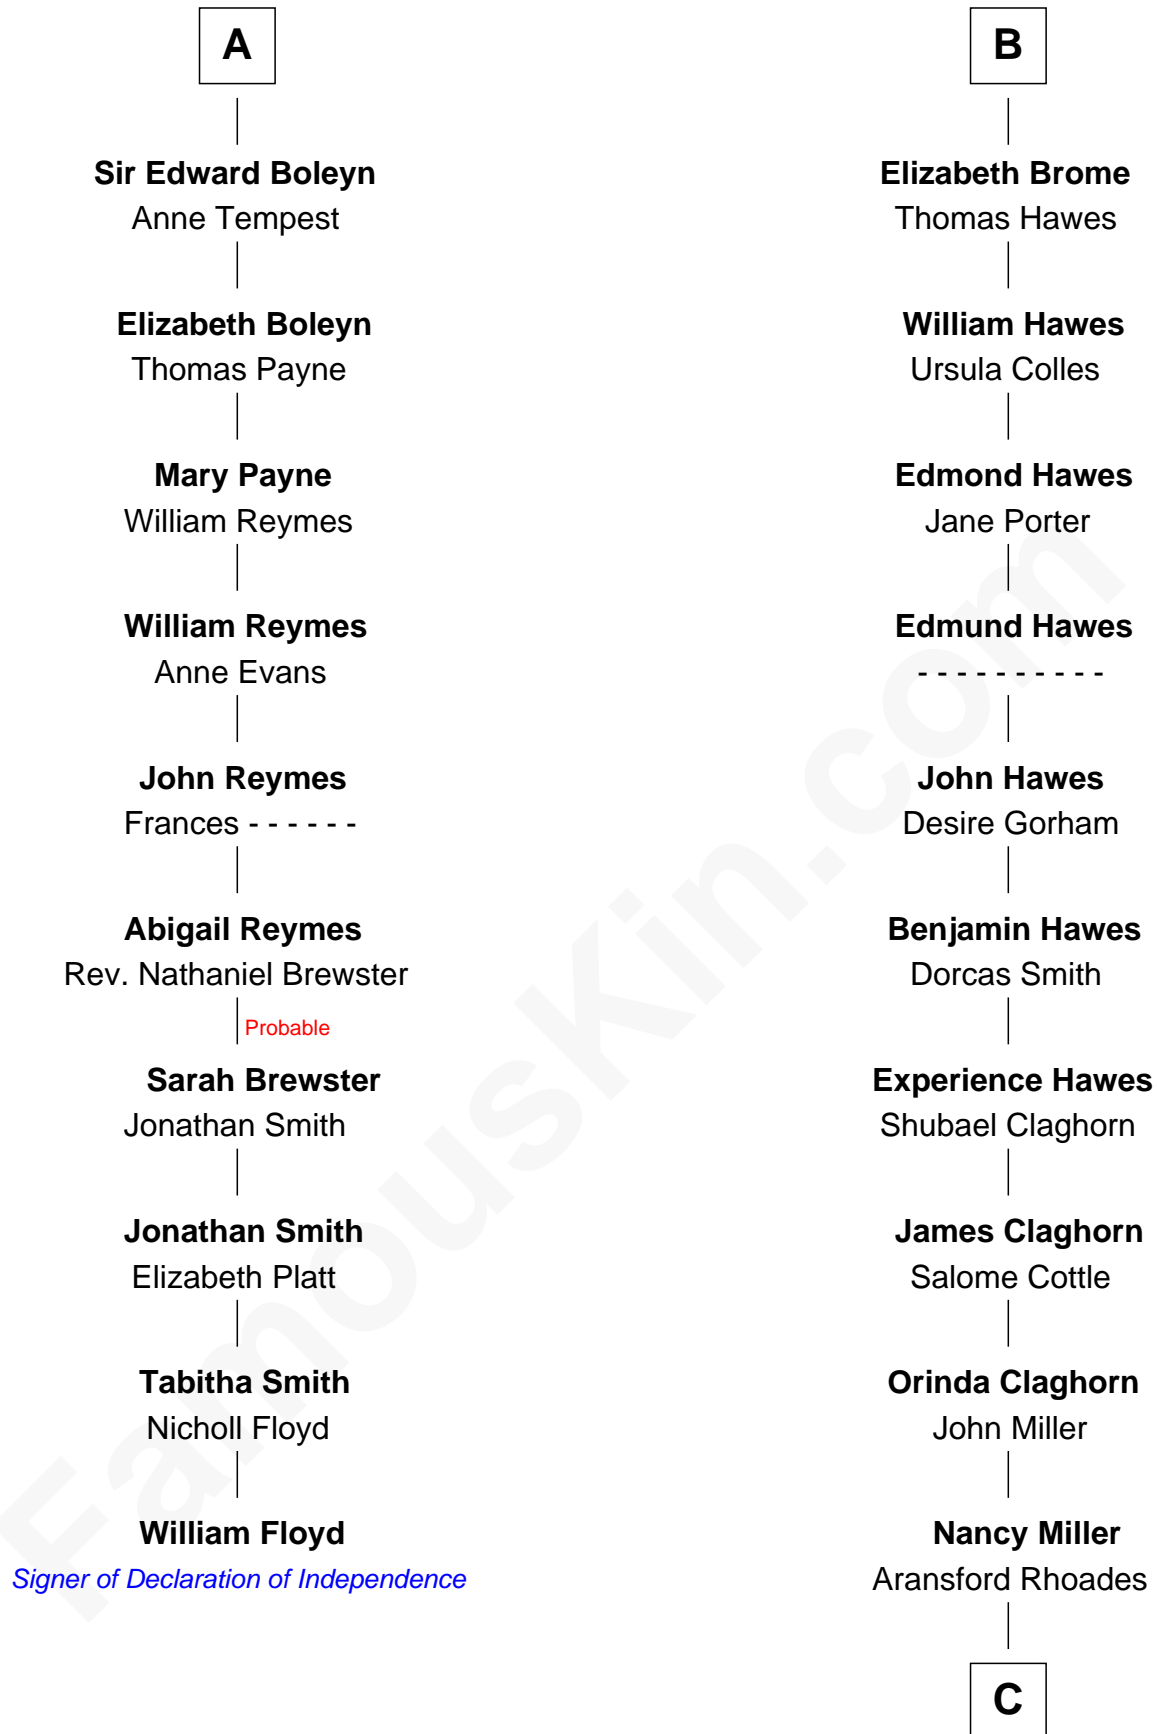

FamousKin.com

Relationship Chart of

William Floyd

Signer of the Declaration of Independence

16th cousin 5 times removed of

Penn Jillette

Magician

Sir Robert de Ros

Isabel de Aubeney

C

Ellen L. Rhoades
Marshall I. Jenkins

Cora Ellen Jenkins

Elizabeth Jenkins
Robert Henry Parks

Valda Ruth Parks
Samuel Herbert Jillette

Penn Jillette
Magician

FamousKin.com