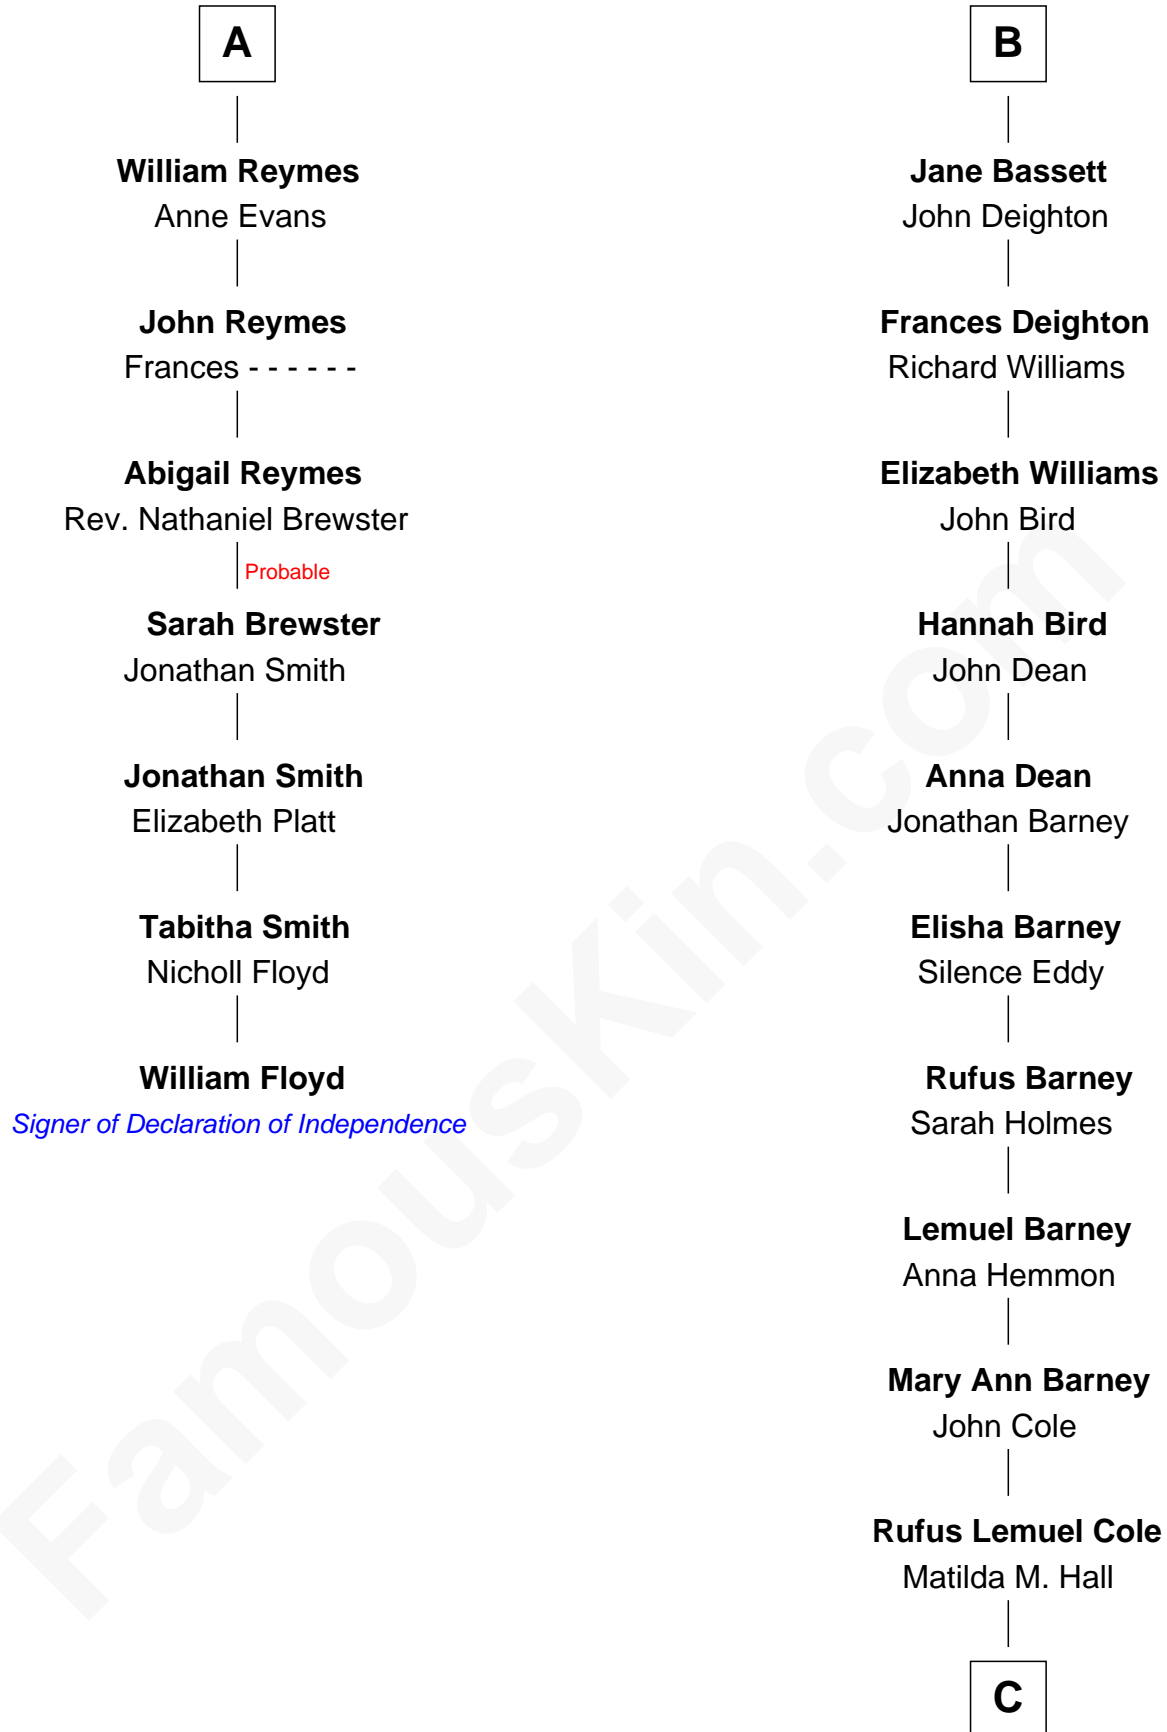

FamousKin.com

Relationship Chart of

William Floyd

Signer of the Declaration of Independence

13th cousin 7 times removed of

Michael Lookinland

TV Actor

Sir Richard Fitzalan

Elizabeth de Bohun

Joan Fitzalan
Sir William Beauchamp

Joan Beauchamp
James Butler

Sir Thomas Butler
Anne Hankeford

Margaret Butler
Sir William Boleyn

Sir Edward Boleyn
Anne Tempest

Elizabeth Boleyn
Thomas Payne

Mary Payne
William Reymes

A

Elizabeth Fitzalan
Sir Thomas Mowbray

Isabel Mowbray
Sir James Berkeley

Maurice Berkeley
Isabel Mead

Anne Berkeley
Sir William Dennis

Isabel Dennis
Sir John Berkeley

Elizabeth Berkeley
Henry Lygon

Elizabeth Lygon
Edward Bassett

B

C

Nellie M. Cole

John Andrew Lookinland

Orrin Paul Lookinland

Madeline Tait

Paul Russell Lookinland