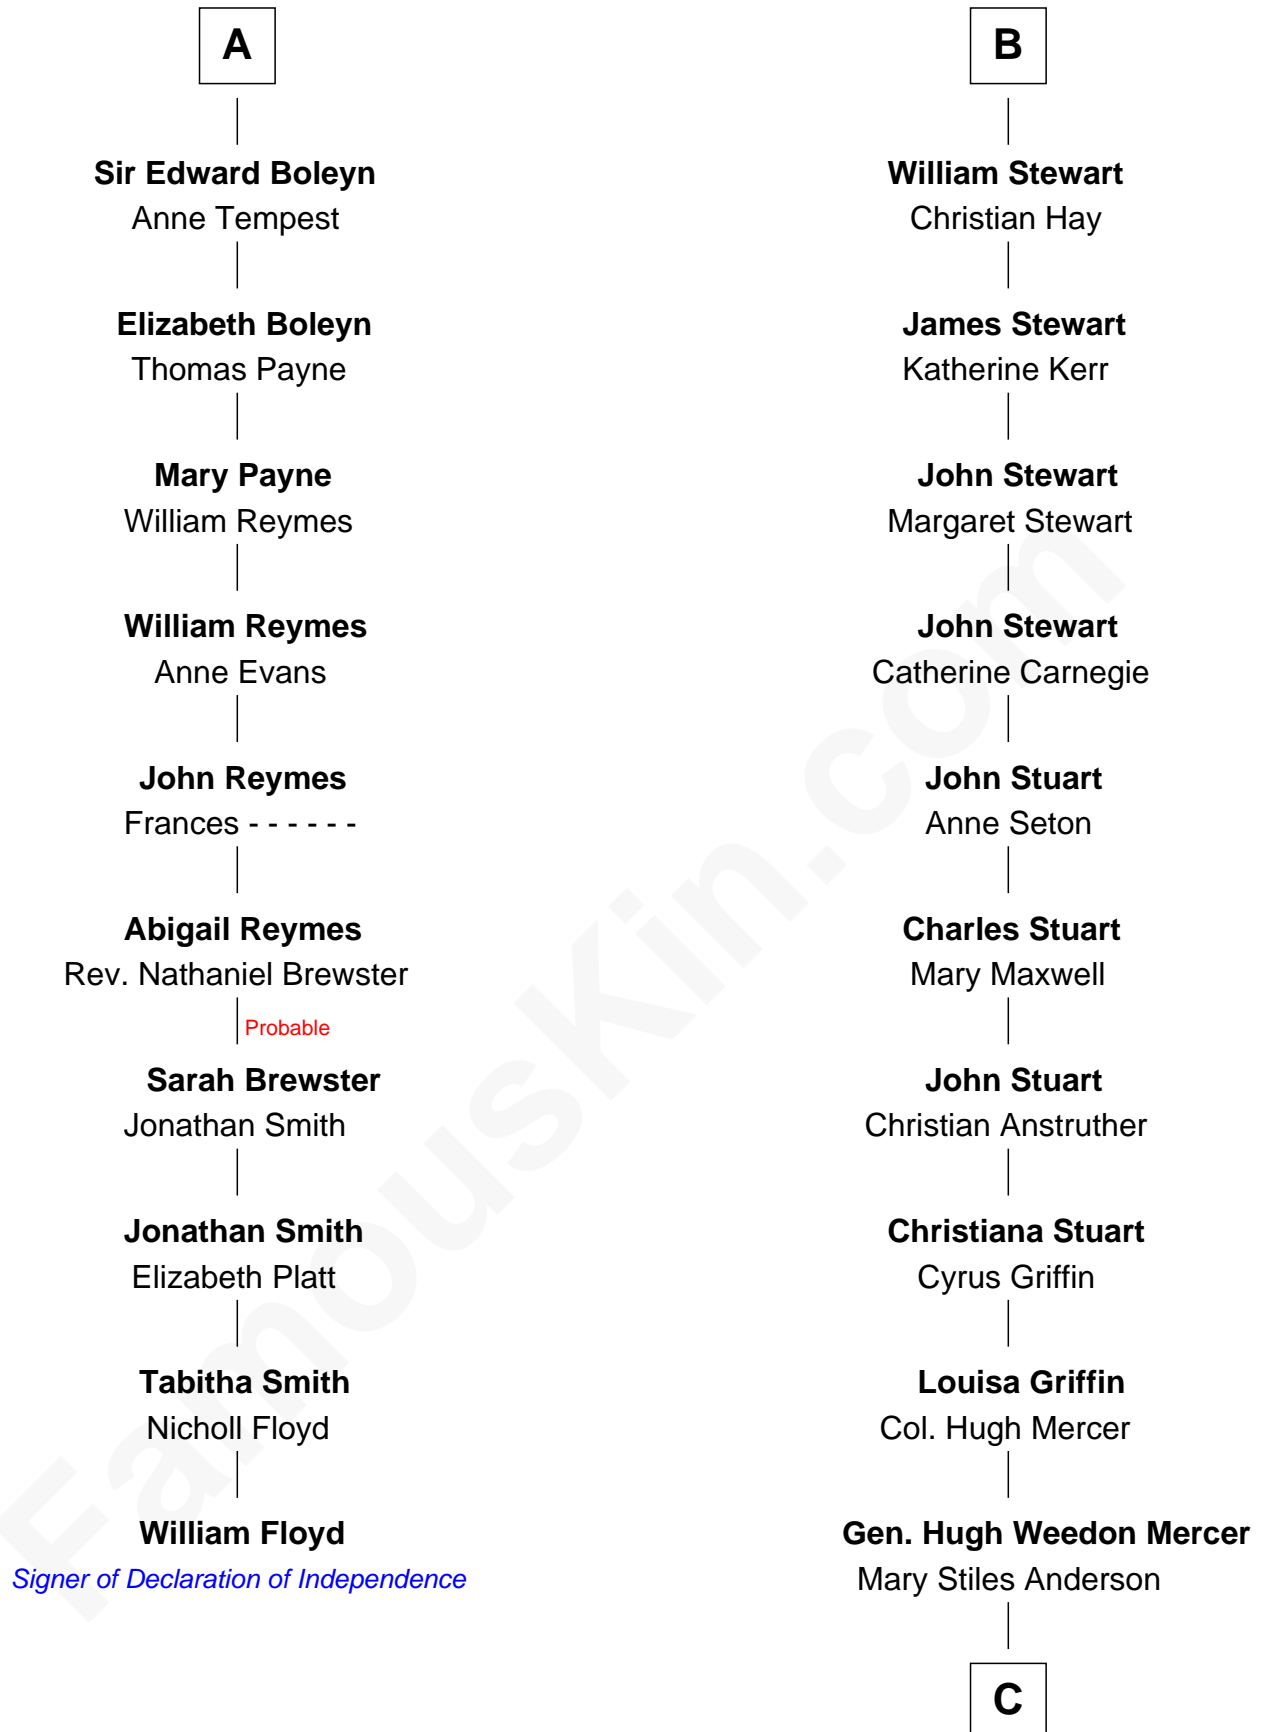

FamousKin.com

Relationship Chart of

William Floyd

Signer of the Declaration of Independence

16th cousin 3 times removed of

Johnny Mercer

Songwriter and Co-Founder of Capitol Records

C

George Anderson Mercer

Nanny Maury Herndon

George Anderson Mercer

Lillian Elizabeth Ciucevich

Johnny Mercer

Co-Founder of Capitol Records

FamousKin.com