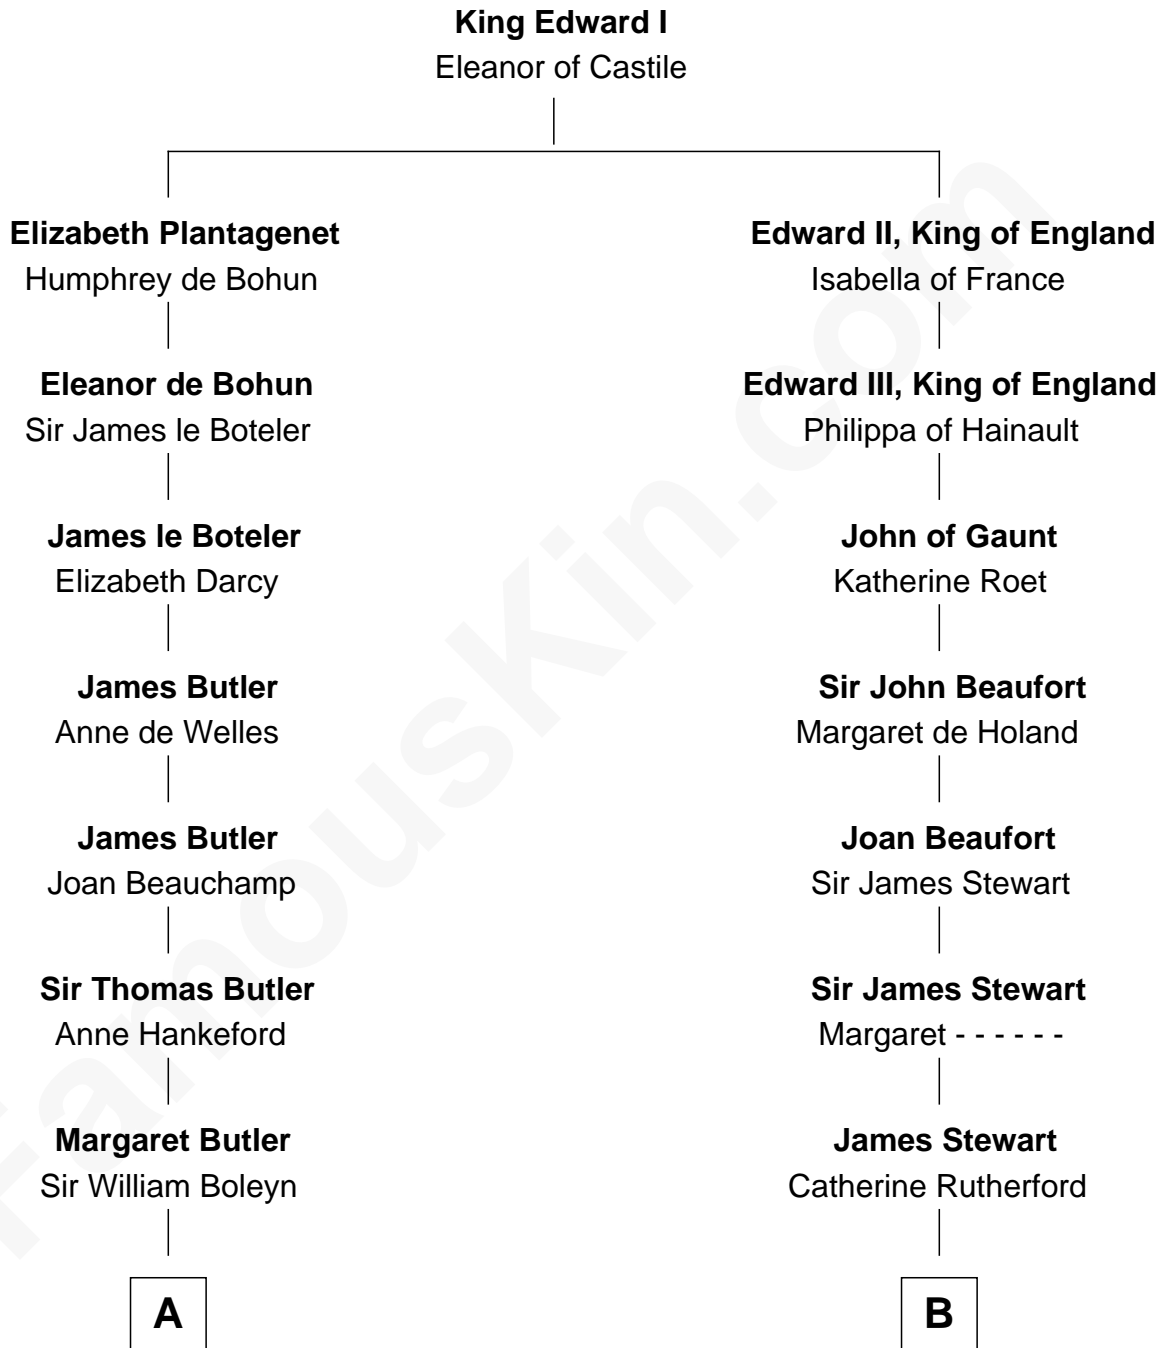

FamousKin.com

Relationship Chart of

William Floyd

Signer of the Declaration of Independence

16th cousin 3 times removed of

Johnny Mercer

Songwriter and Co-Founder of Capitol Records

C

George Anderson Mercer

Nanny Maury Herndon

George Anderson Mercer

Lillian Elizabeth Ciucevich

Johnny Mercer

Co-Founder of Capitol Records

FamousKin.com