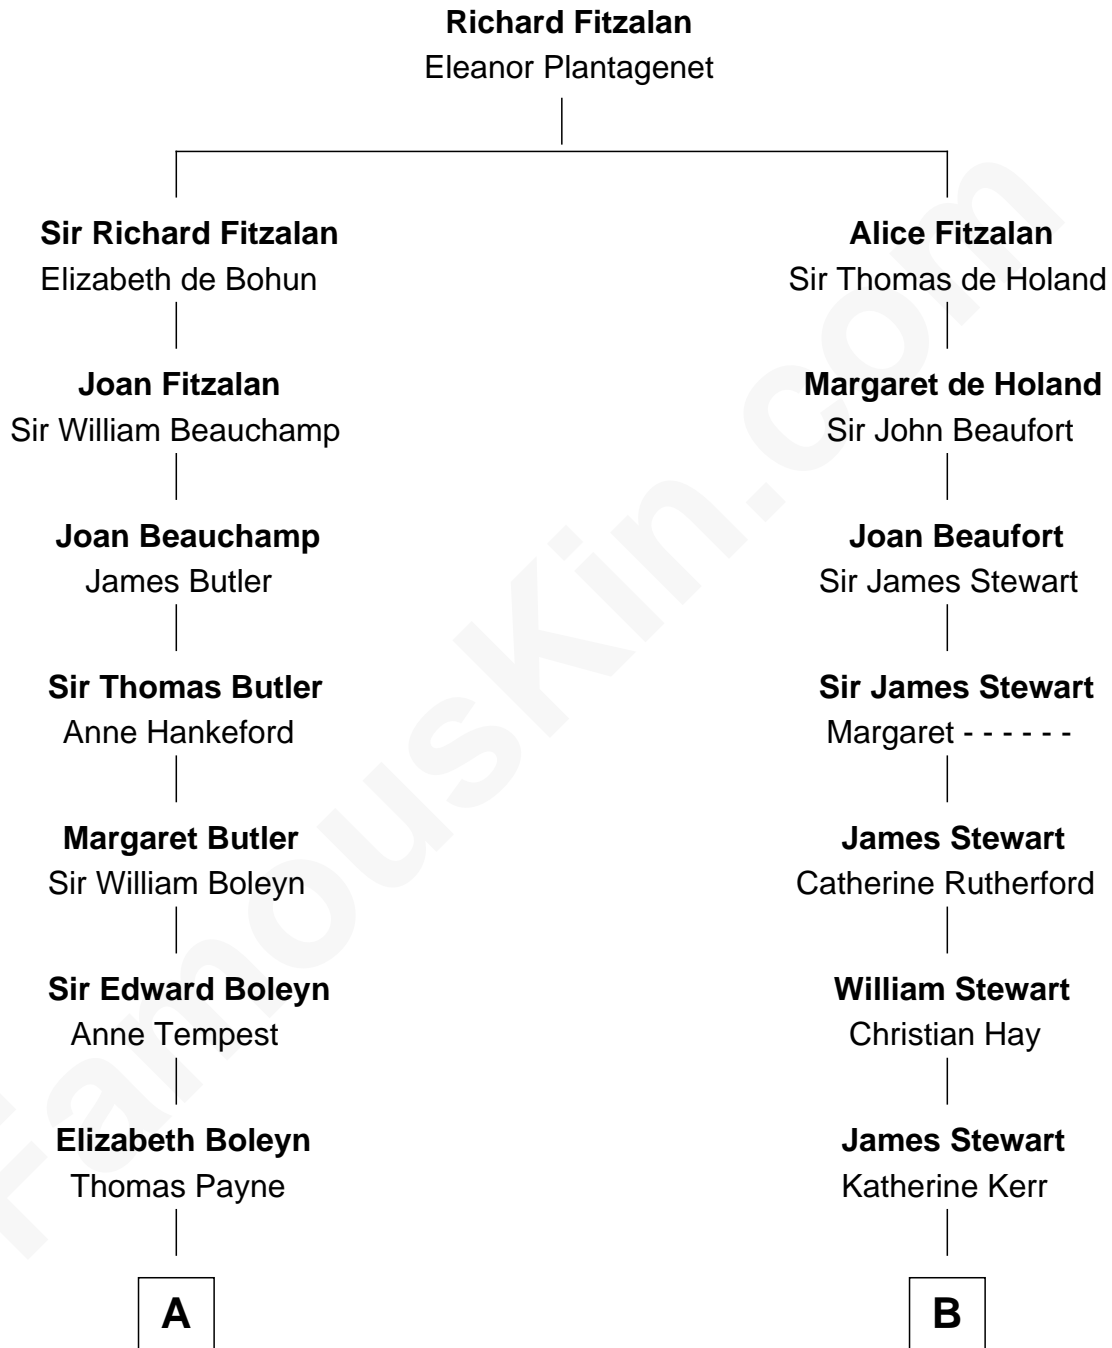

FamousKin.com

Relationship Chart of

William Floyd

Signer of the Declaration of Independence

14th cousin 3 times removed of

Johnny Mercer

Songwriter and Co-Founder of Capitol Records

A

William Floyd

Signer of Declaration of Independence

B

John Stewart
Margaret Stewart

John Stewart
Catherine Carnegie

John Stuart
Anne Seton

Charles Stuart
Mary Maxwell

John Stuart
Christian Anstruther