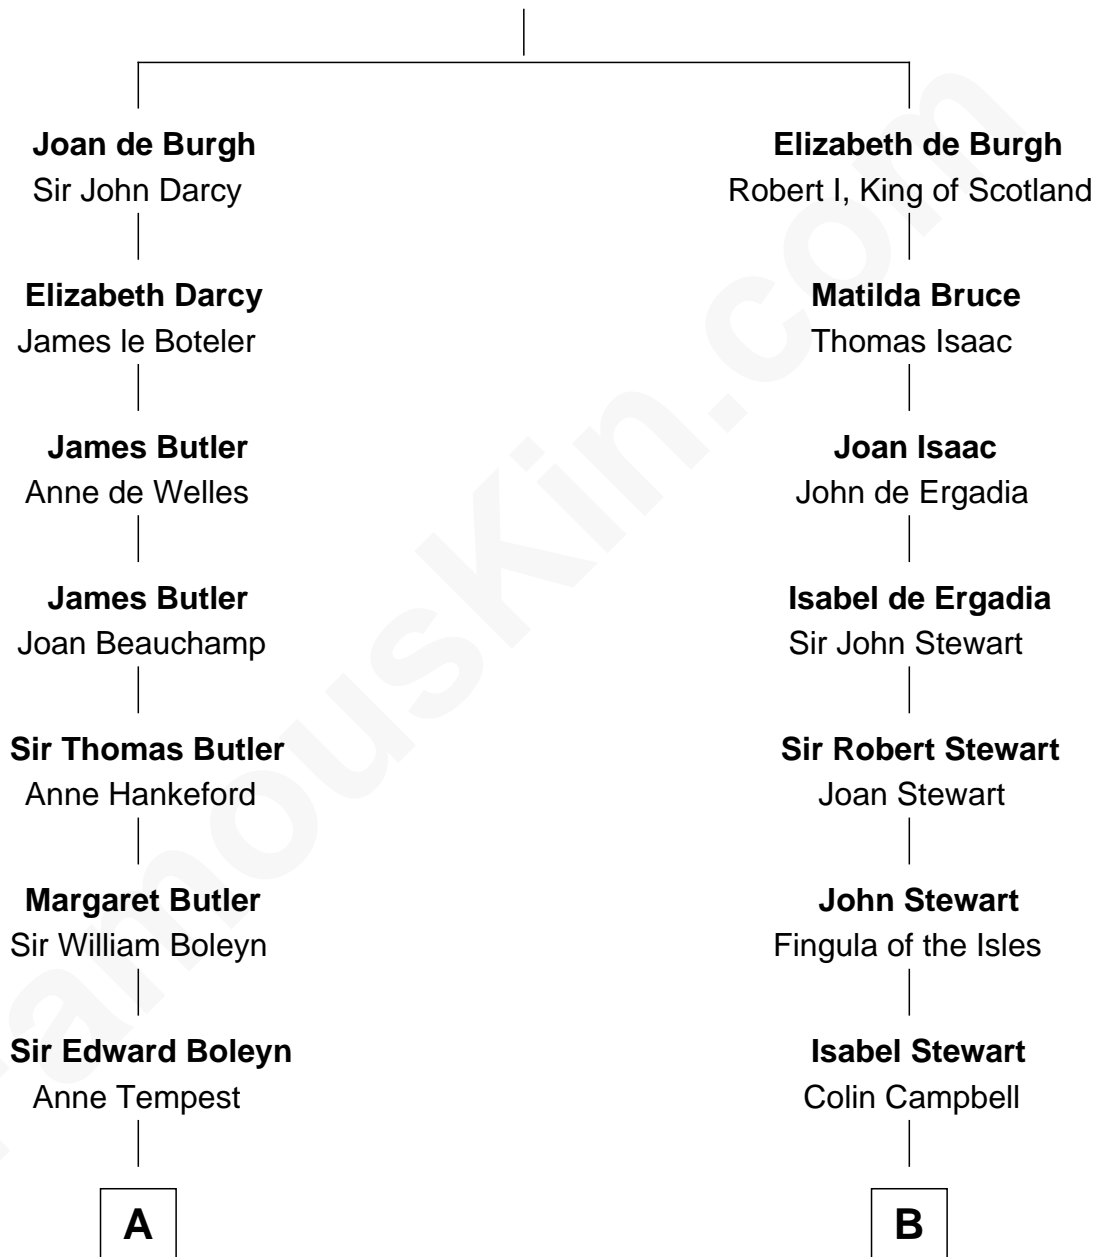

FamousKin.com

Relationship Chart of

William Floyd

Signer of the Declaration of Independence

15th cousin 5 times removed of

Johnny Mercer

Songwriter and Co-Founder of Capitol Records

Sir Richard de Burgh

Margaret - - - - -

C

Gen. Hugh Weedon Mercer

Mary Stiles Anderson

George Anderson Mercer

Nanny Maury Herndon

George Anderson Mercer

Lillian Elizabeth Ciucevich