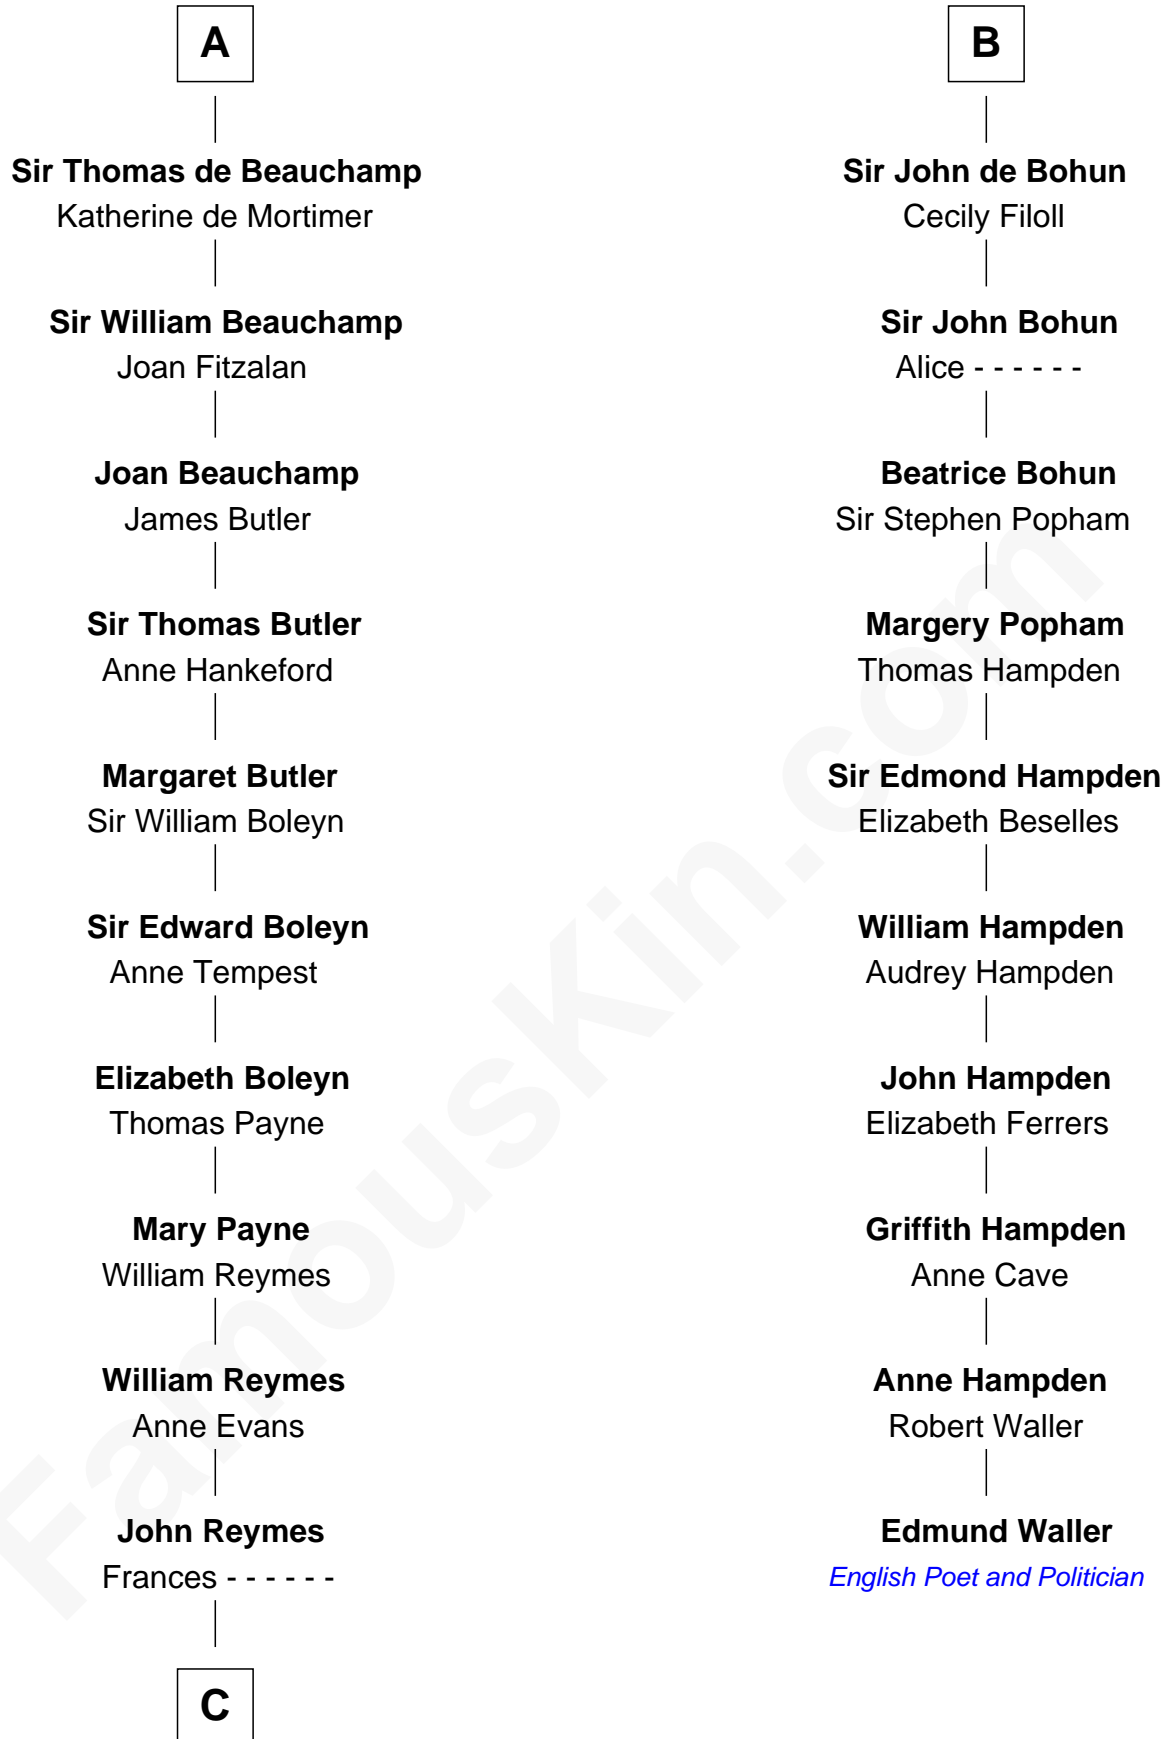

## Relationship Chart of

### William Floyd

*Signer of the Declaration of Independence*

16th cousin 5 times removed of

**Edmund Waller**

*English Poet and Politician*

**Enna MacMurrough**

-----

**C**

**Abigail Reymes**  
Rev. Nathaniel Brewster

Probable

**Sarah Brewster**  
Jonathan Smith

**Jonathan Smith**  
Elizabeth Platt

**Tabitha Smith**  
Nicholl Floyd

**William Floyd**  
*Signer of Declaration of Independence*