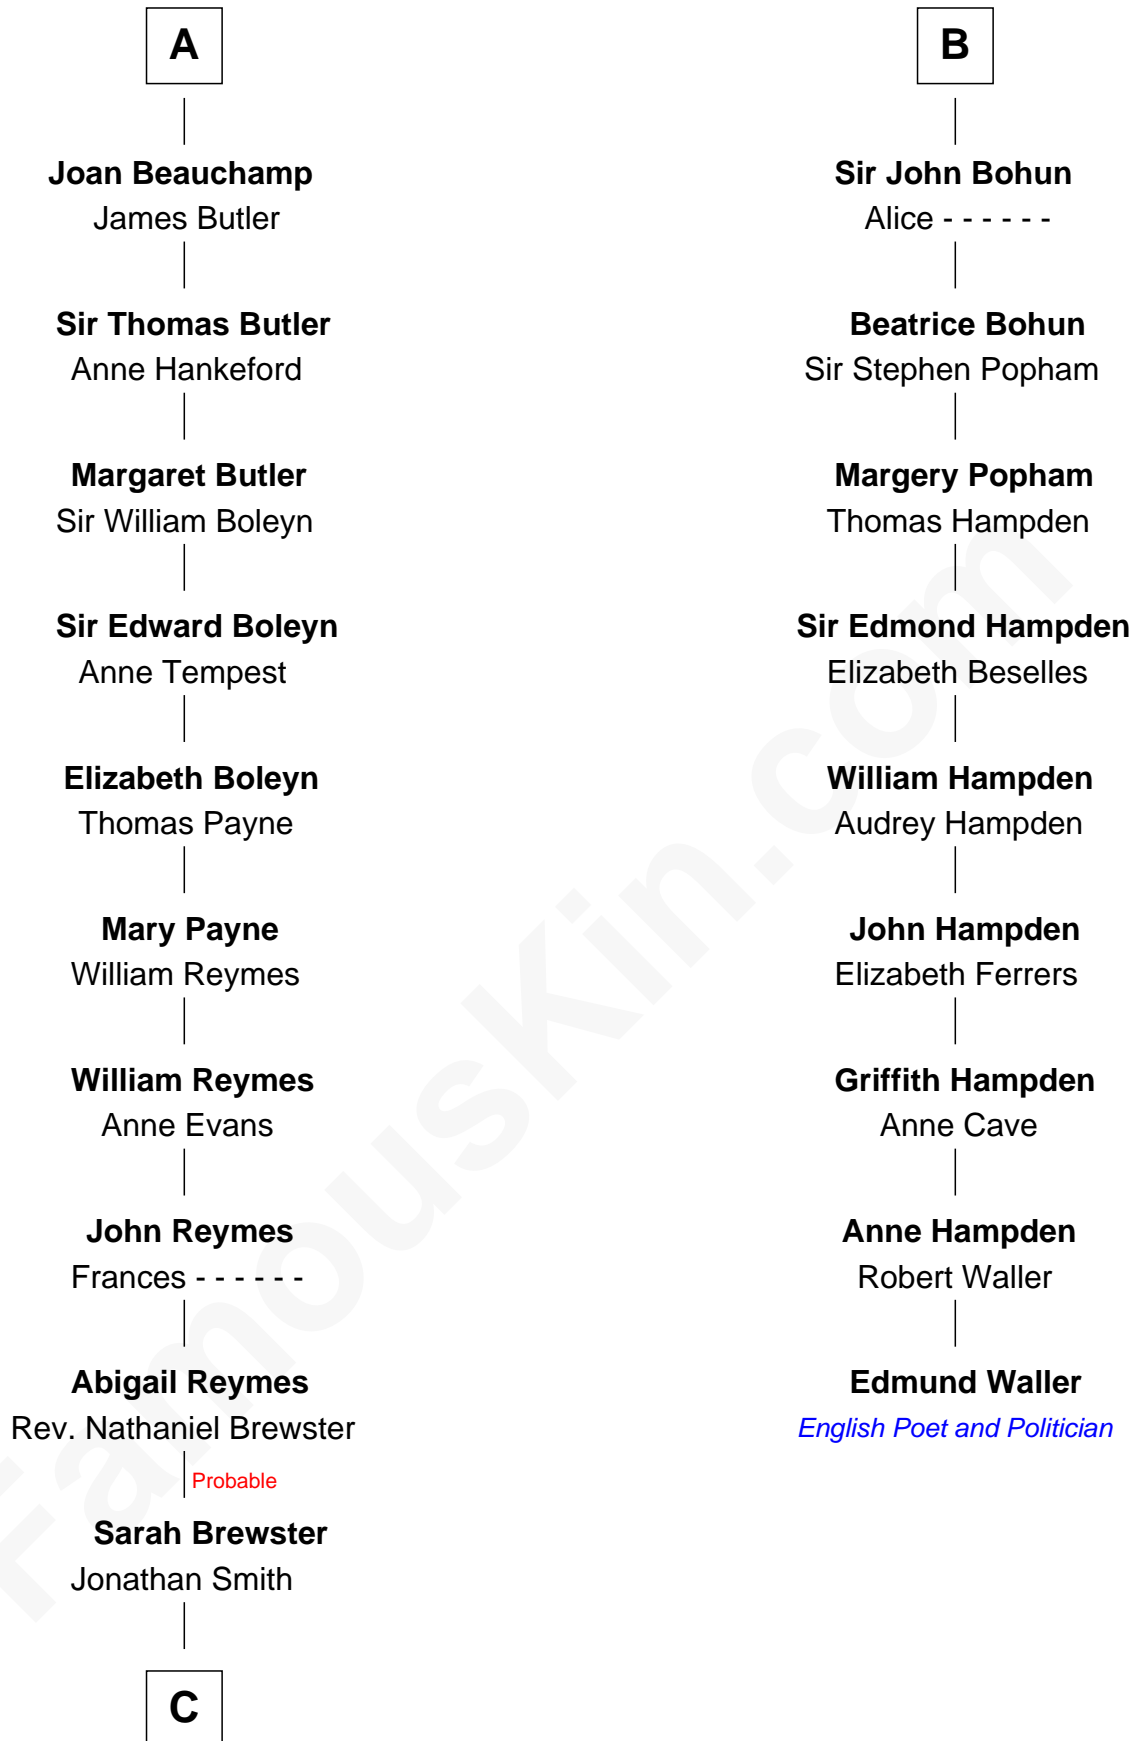

## Relationship Chart of

### William Floyd

*Signer of the Declaration of Independence*

15th cousin 4 times removed of

### Edmund Waller

*English Poet and Politician*

**Geoffrey de Mandeville**

Rohese de Vere

**C**

Jonathan Smith  
Elizabeth Platt

Tabitha Smith  
Nicholl Floyd

William Floyd

*Signer of Declaration of Independence*

FamousKin.com