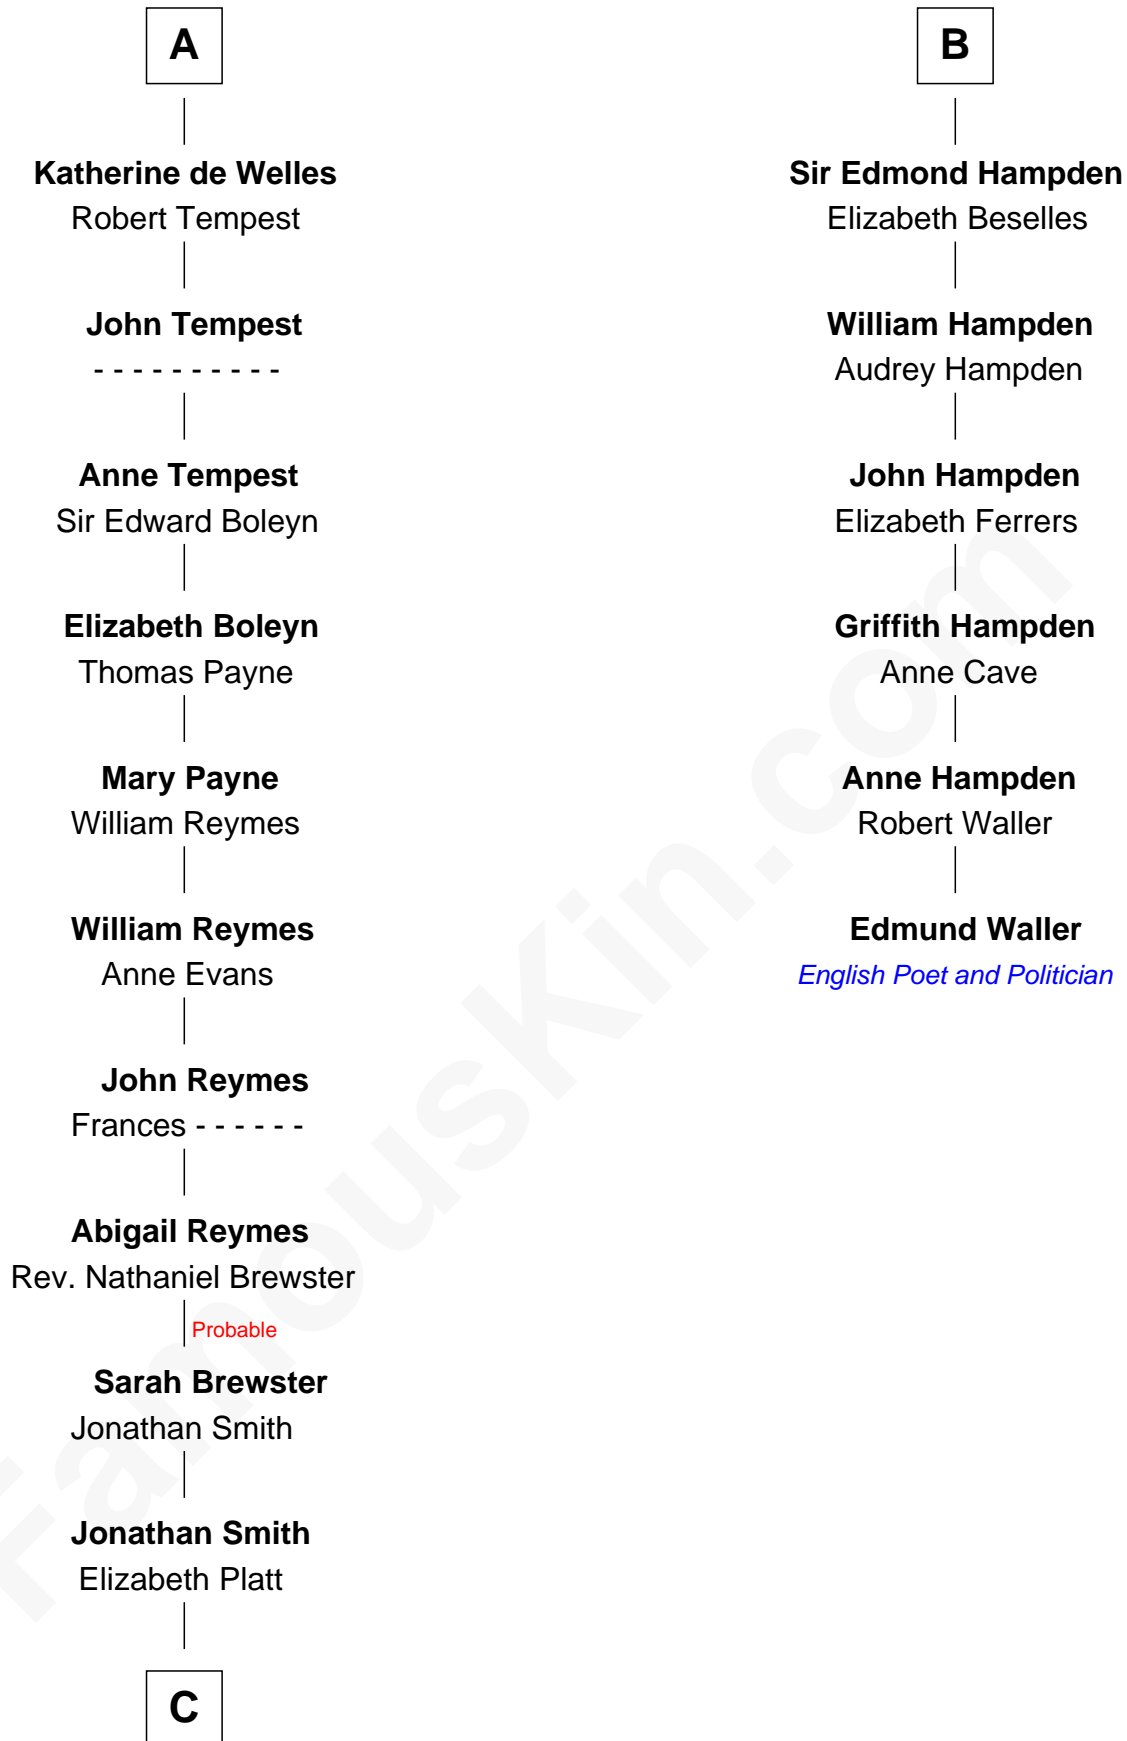

FamousKin.com

Relationship Chart of

William Floyd

Signer of the Declaration of Independence

12th cousin 6 times removed of

Edmund Waller

English Poet and Politician

Sir William de Ferrers

James de Bohun
Joan de Brewes

Sir Roger de Clifford
Maud de Beauchamp

Sir John de Bohun
Cecily Filoll

Katherine de Clifford
Sir Ralph de Greystoke

Sir John Bohun
Alice - - - - -

Maud de Greystoke
Eudo de Welles

Beatrice Bohun
Sir Stephen Popham

Sir Lionel de Welles
Joan de Waterton

Margery Popham
Thomas Hampden

A

B

C

—
Tabitha Smith

Nicholl Floyd