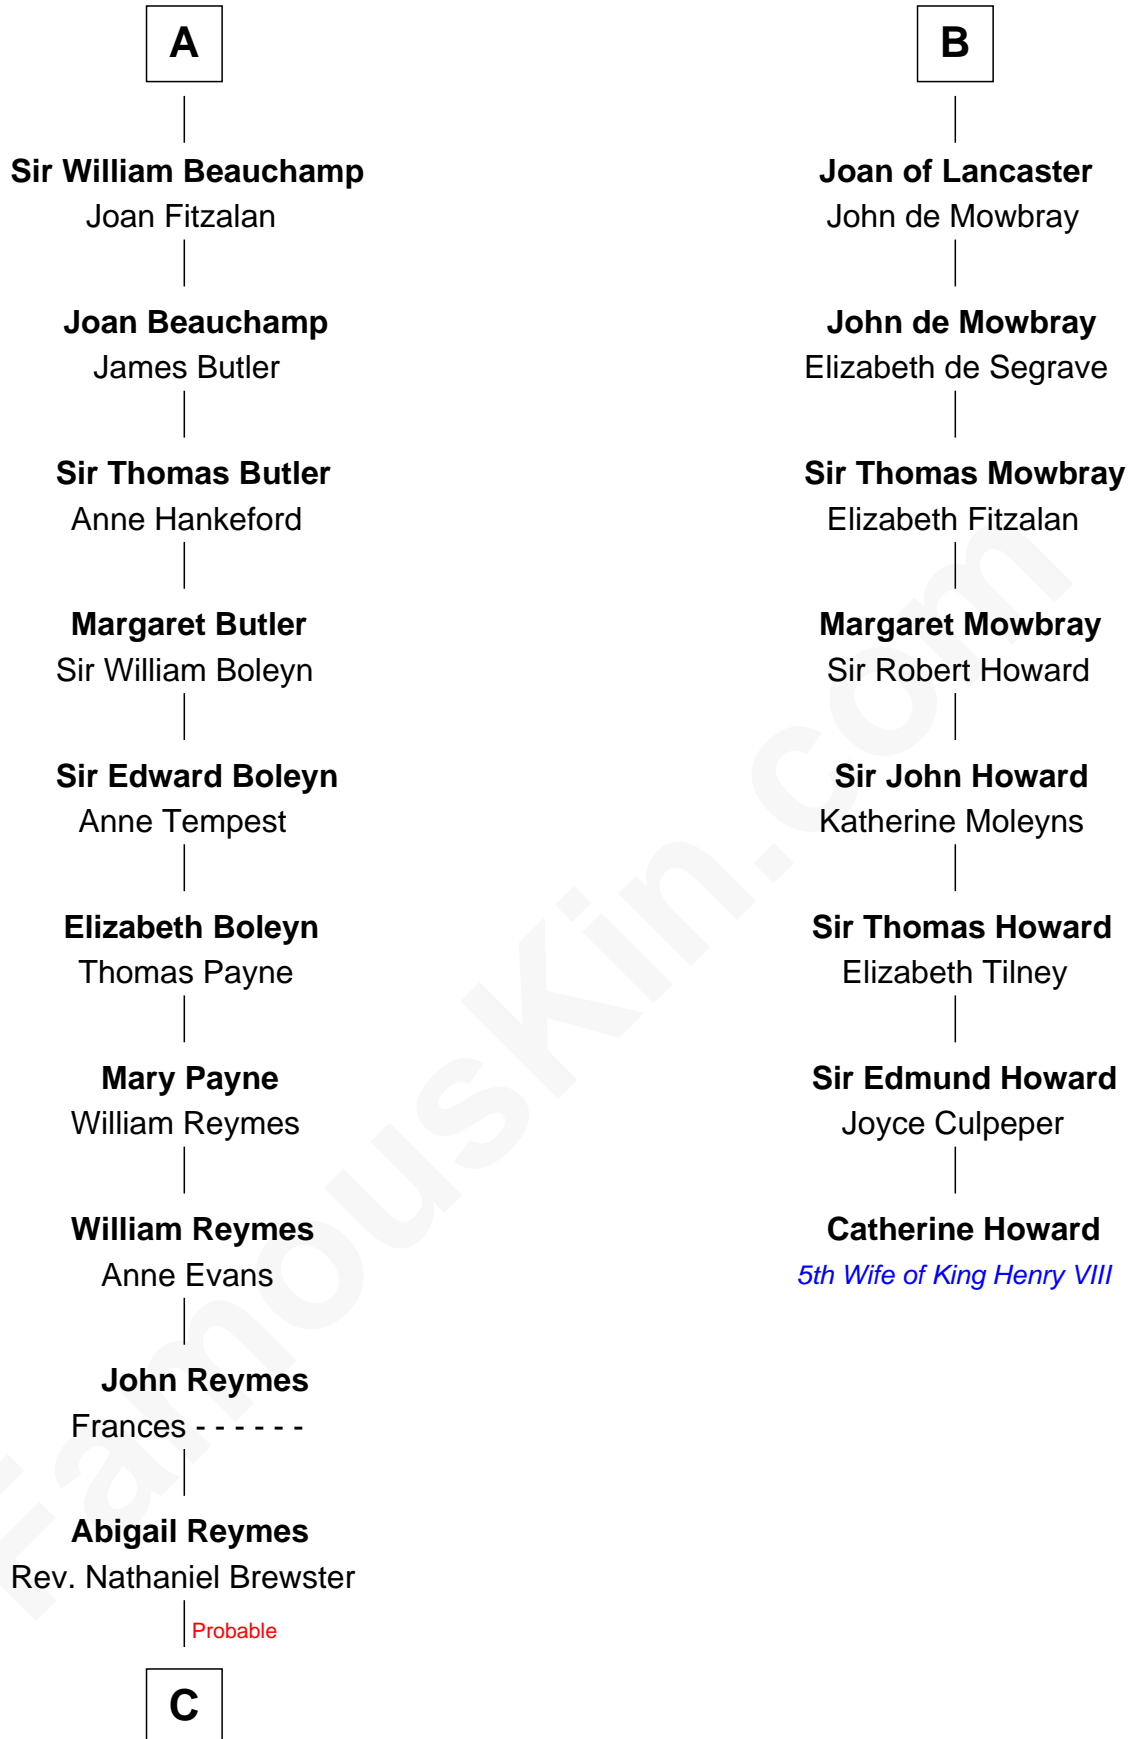

## Relationship Chart of

### William Floyd

*Signer of the Declaration of Independence*

14th cousin 6 times removed of

**Catherine Howard**

*5th Wife of King Henry VIII*

**Simon de St. Liz**  
Isabel of Leicester

**C**

—  
**Sarah Brewster**

Jonathan Smith

—  
**Jonathan Smith**

Elizabeth Platt

—  
**Tabitha Smith**

Nicholl Floyd

—  
**William Floyd**

*Signer of Declaration of Independence*

FamousKin.com