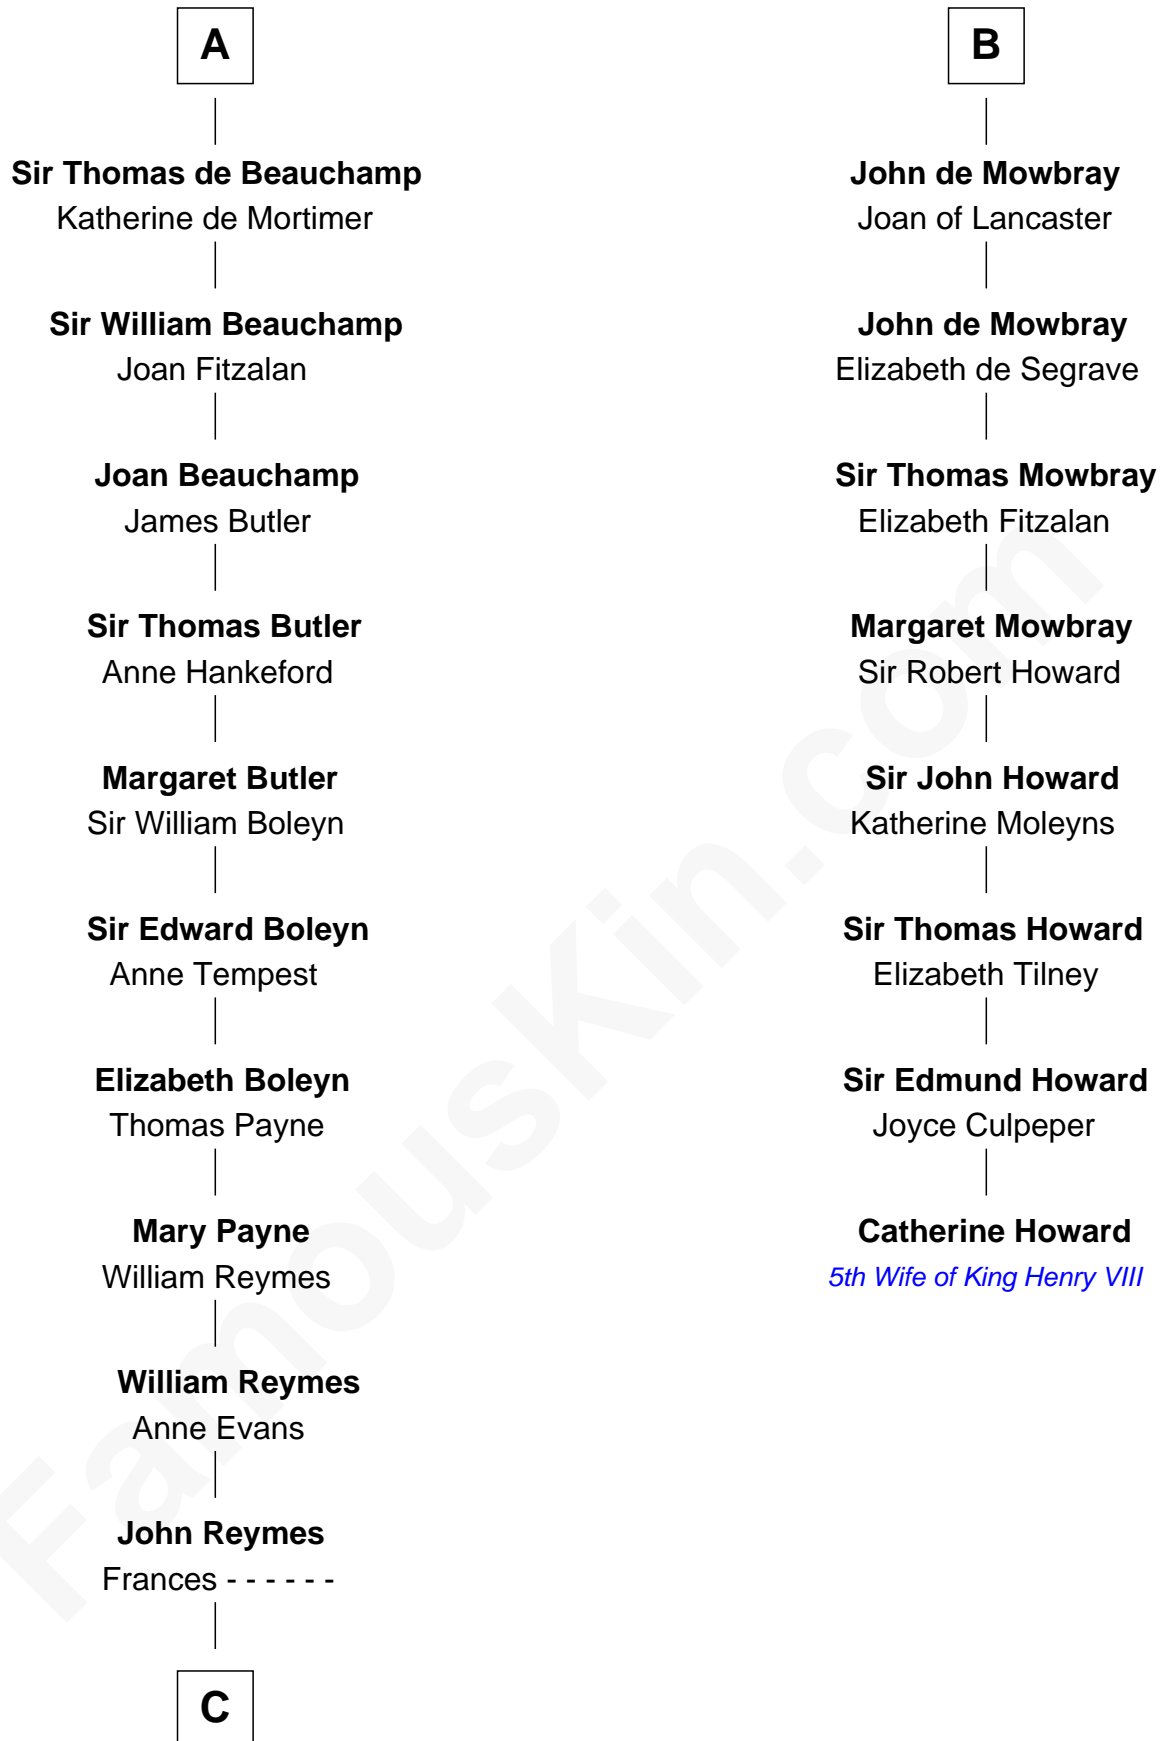

## Relationship Chart of

### William Floyd

*Signer of the Declaration of Independence*

**14th cousin 7 times removed of**

### Catherine Howard

*5th Wife of King Henry VIII*

### Muitchertach O'Toole

Cacht Inion Loigsig O'Morda

**C**

**Abigail Reymes**  
Rev. Nathaniel Brewster

Probable

**Sarah Brewster**  
Jonathan Smith

**Jonathan Smith**  
Elizabeth Platt

**Tabitha Smith**  
Nicholl Floyd