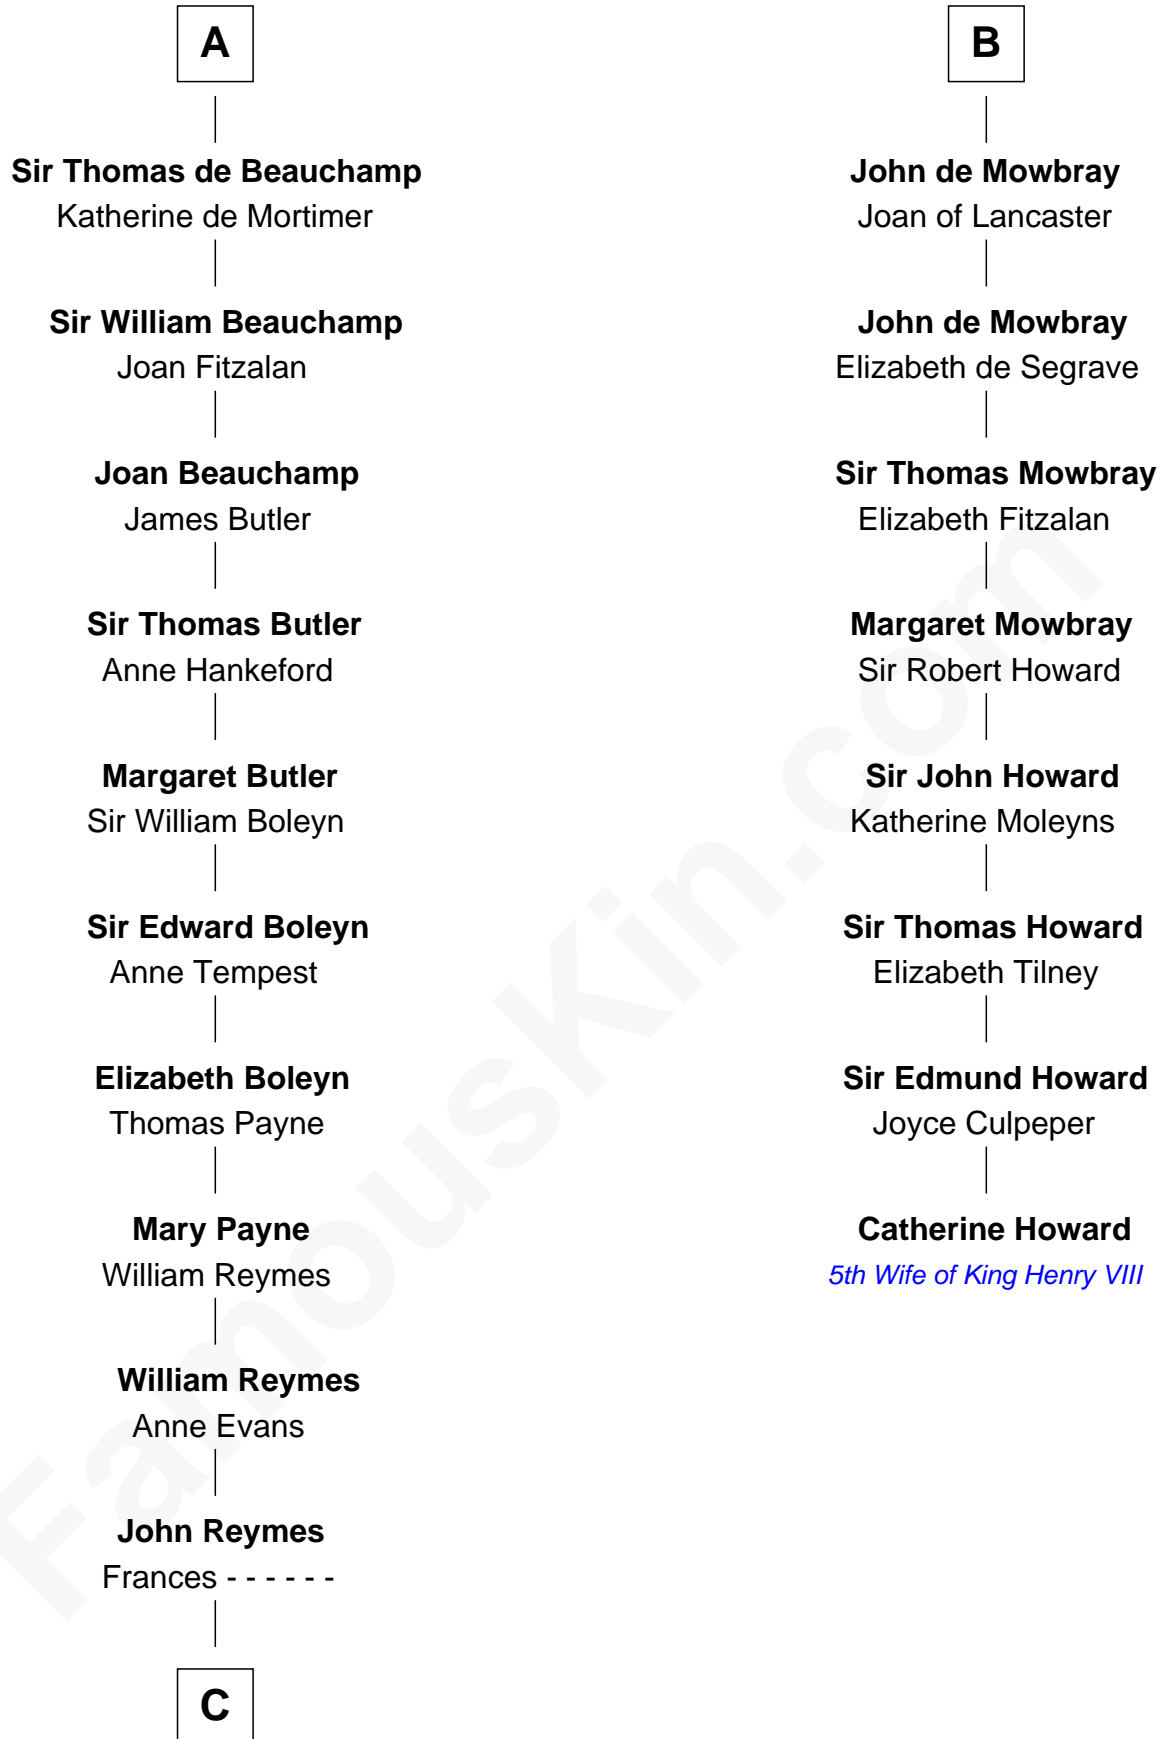

## Relationship Chart of

### William Floyd

*Signer of the Declaration of Independence*

14th cousin 7 times removed of

### Catherine Howard

*5th Wife of King Henry VIII*

**Enna MacMurrough**

-----

**C**

**Abigail Reymes**  
Rev. Nathaniel Brewster

Probable

**Sarah Brewster**  
Jonathan Smith

**Jonathan Smith**  
Elizabeth Platt

**Tabitha Smith**  
Nicholl Floyd

**William Floyd**  
*Signer of Declaration of Independence*

FamousKin.com