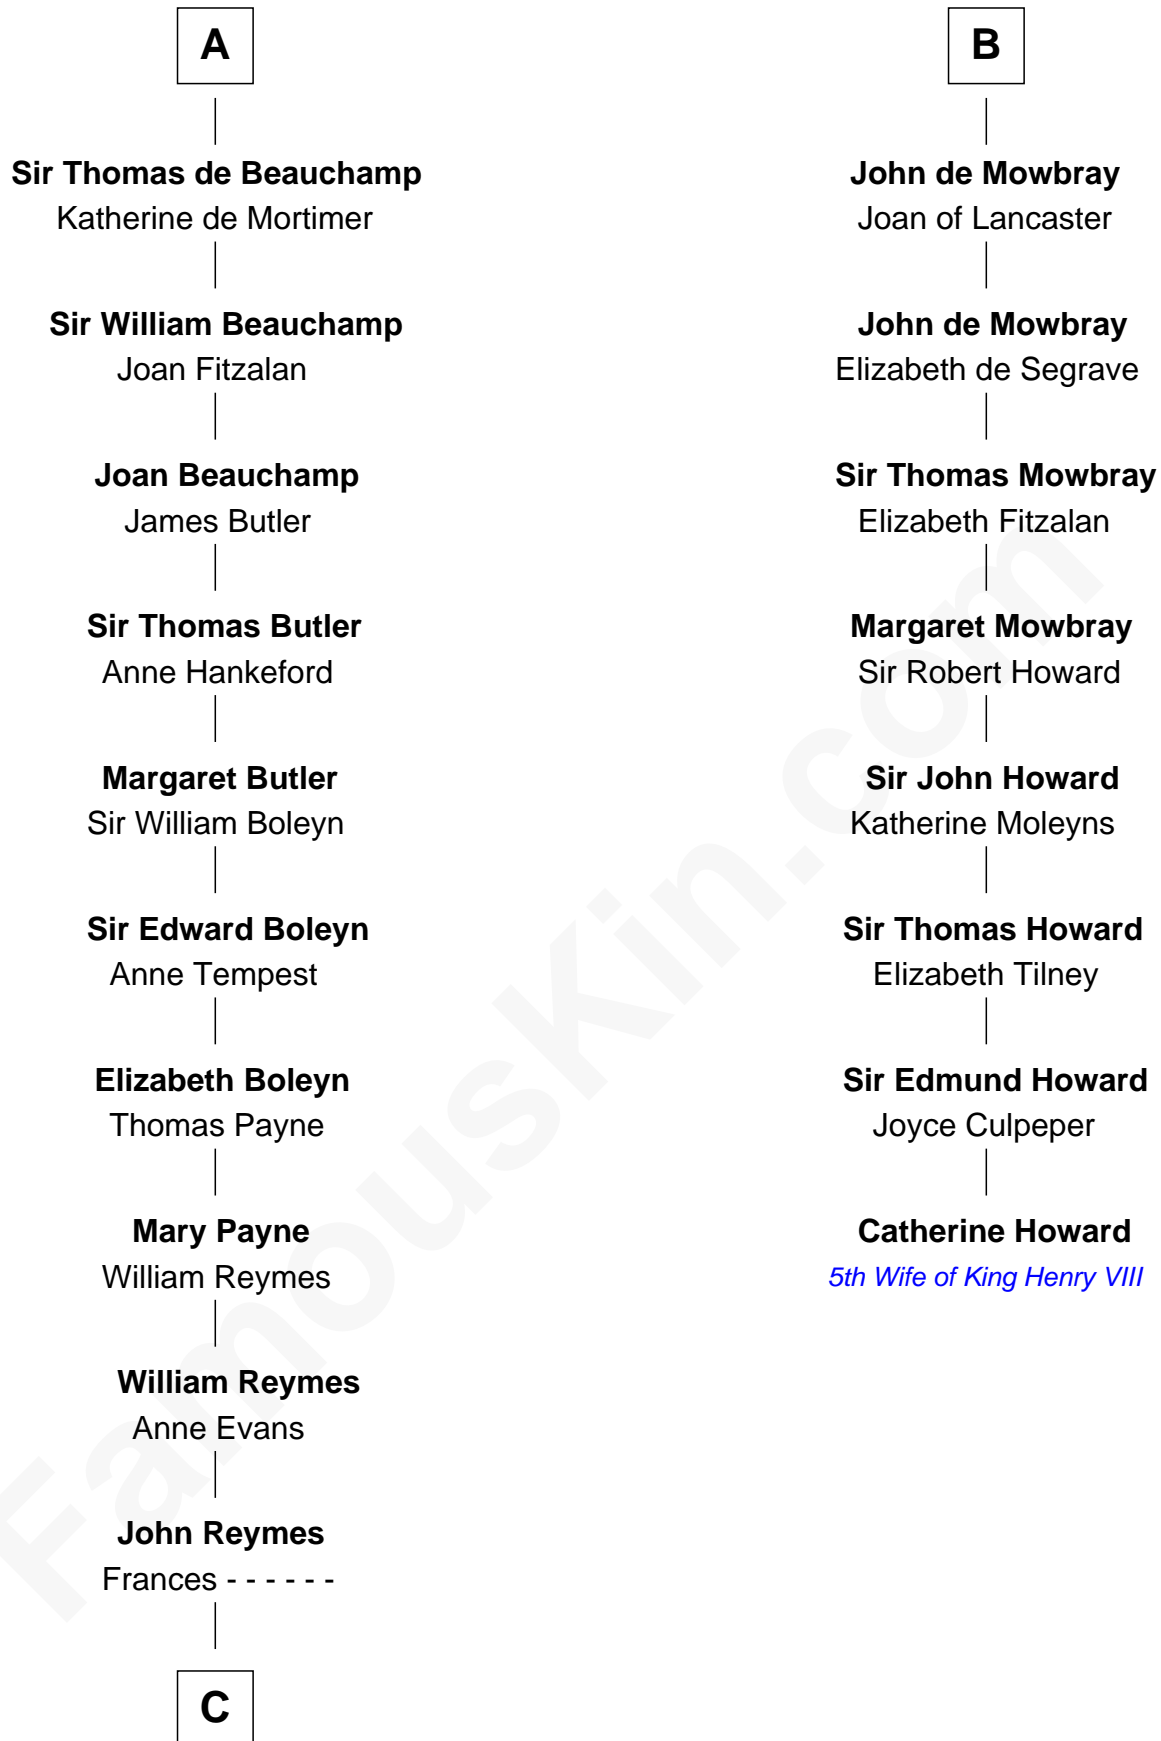

FamousKin.com

Relationship Chart of

William Floyd

Signer of the Declaration of Independence

14th cousin 7 times removed of

Catherine Howard

5th Wife of King Henry VIII

Sir Robert de Beaumont

Sir Richard de Clare

Maud de Lacy

Roese de Clare

Sir Roger de Mowbray

Sir John de Mowbray

Aline de Braiose

B

C