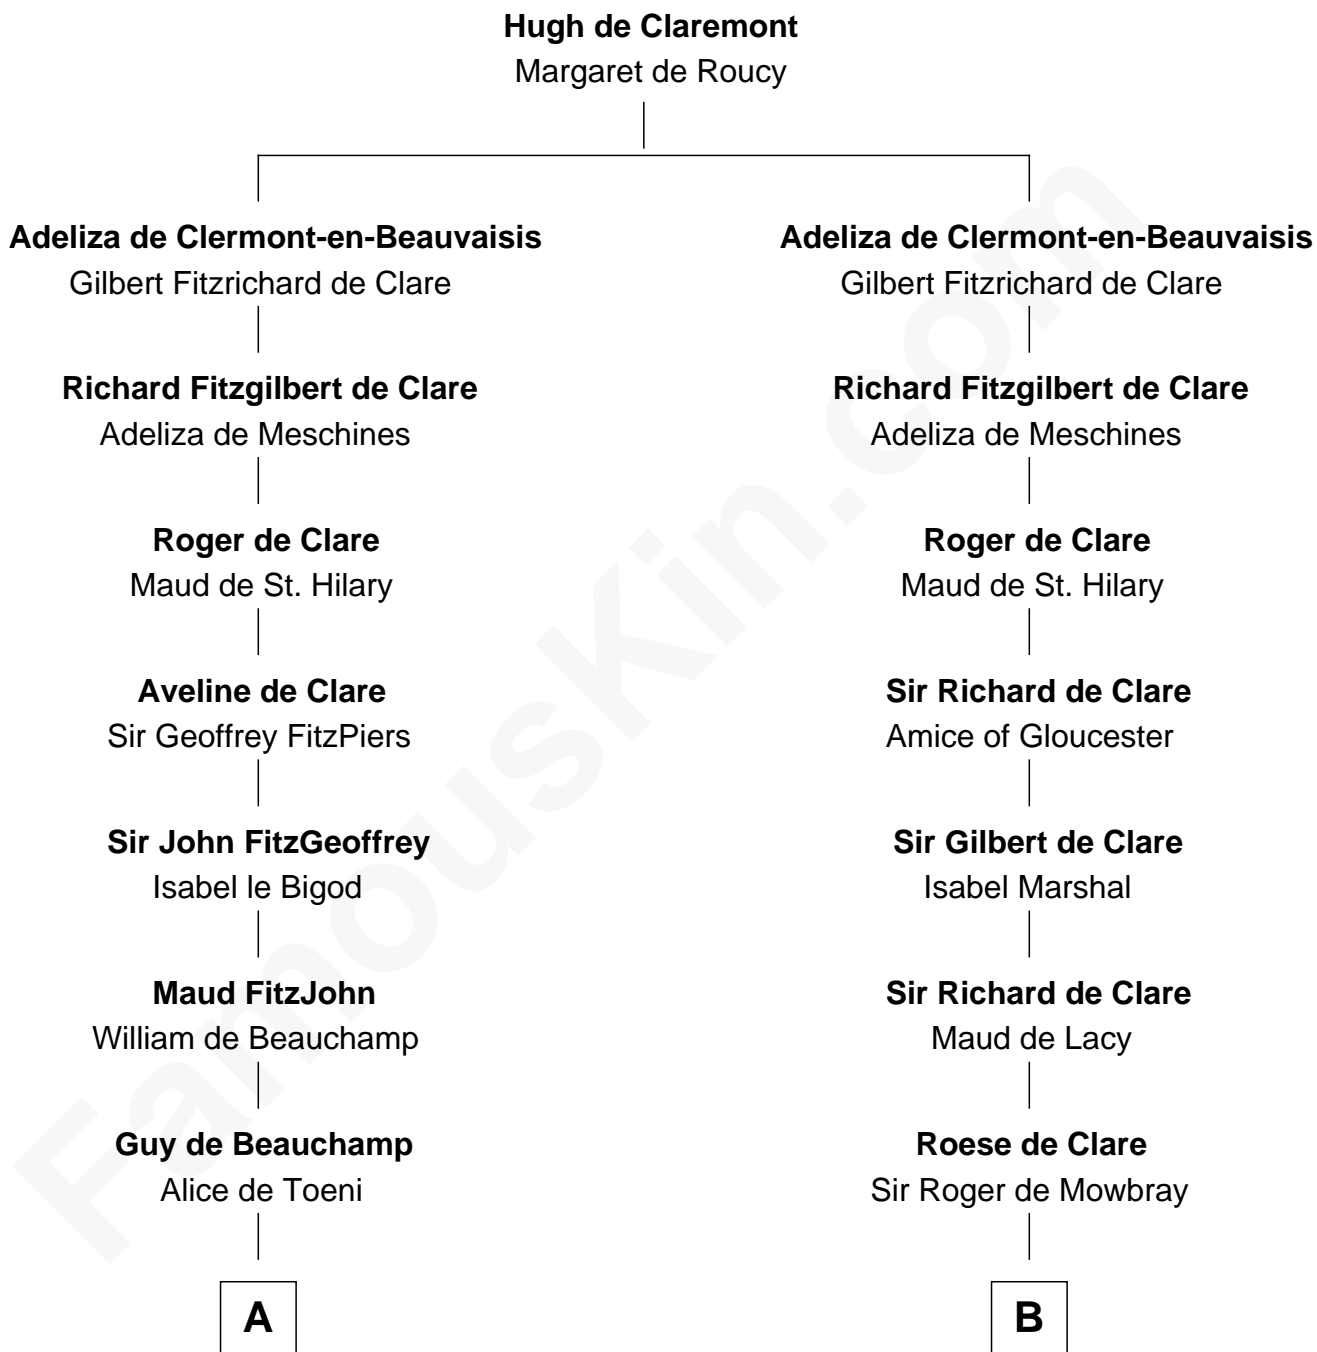

FamousKin.com

Relationship Chart of

William Floyd

Signer of the Declaration of Independence

15th cousin 6 times removed of

Catherine Howard

5th Wife of King Henry VIII

C

Abigail Reymes
Rev. Nathaniel Brewster

Probable

Sarah Brewster
Jonathan Smith

Jonathan Smith
Elizabeth Platt

Tabitha Smith
Nicholl Floyd

William Floyd
Signer of Declaration of Independence

FamousKin.com