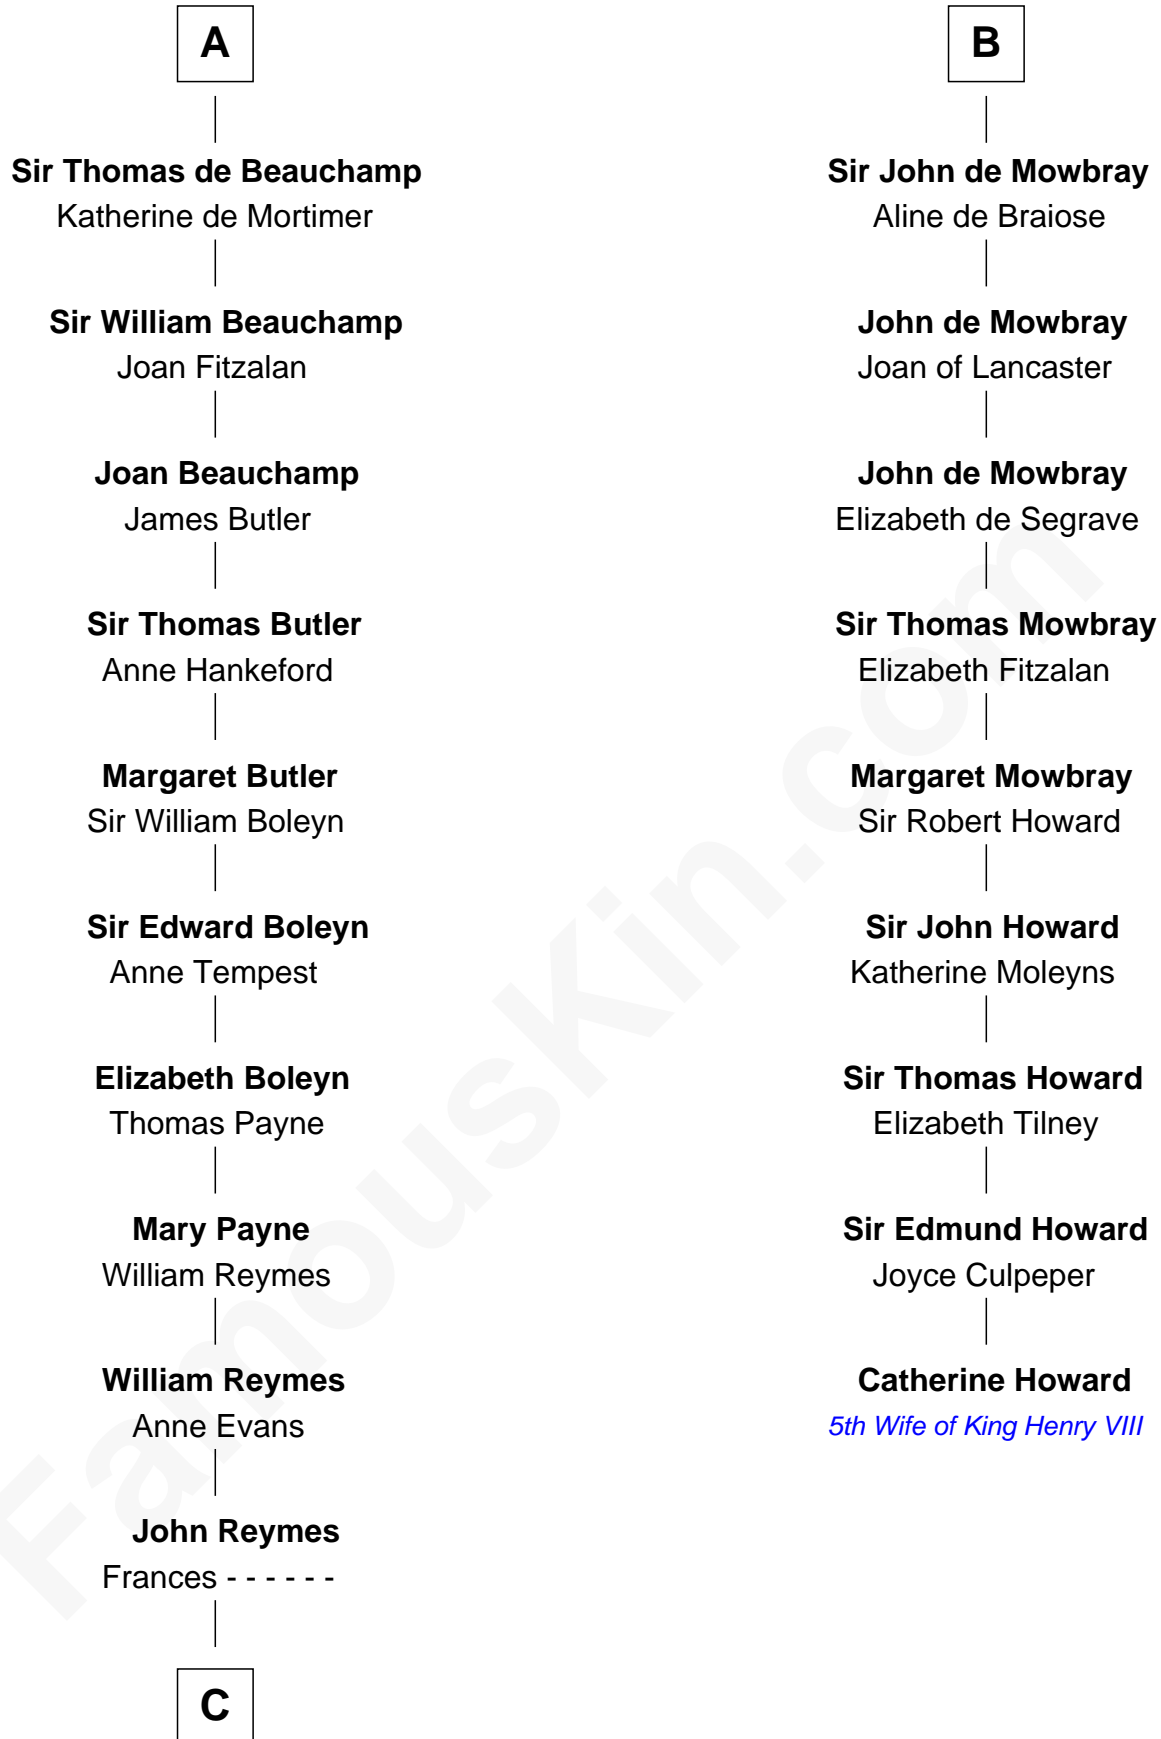

FamousKin.com

Relationship Chart of

William Floyd

Signer of the Declaration of Independence

15th cousin 6 times removed of

Catherine Howard

5th Wife of King Henry VIII

C

Abigail Reymes
Rev. Nathaniel Brewster

Probable

Sarah Brewster
Jonathan Smith

Jonathan Smith
Elizabeth Platt

Tabitha Smith
Nicholl Floyd

William Floyd
Signer of Declaration of Independence

FamousKin.com