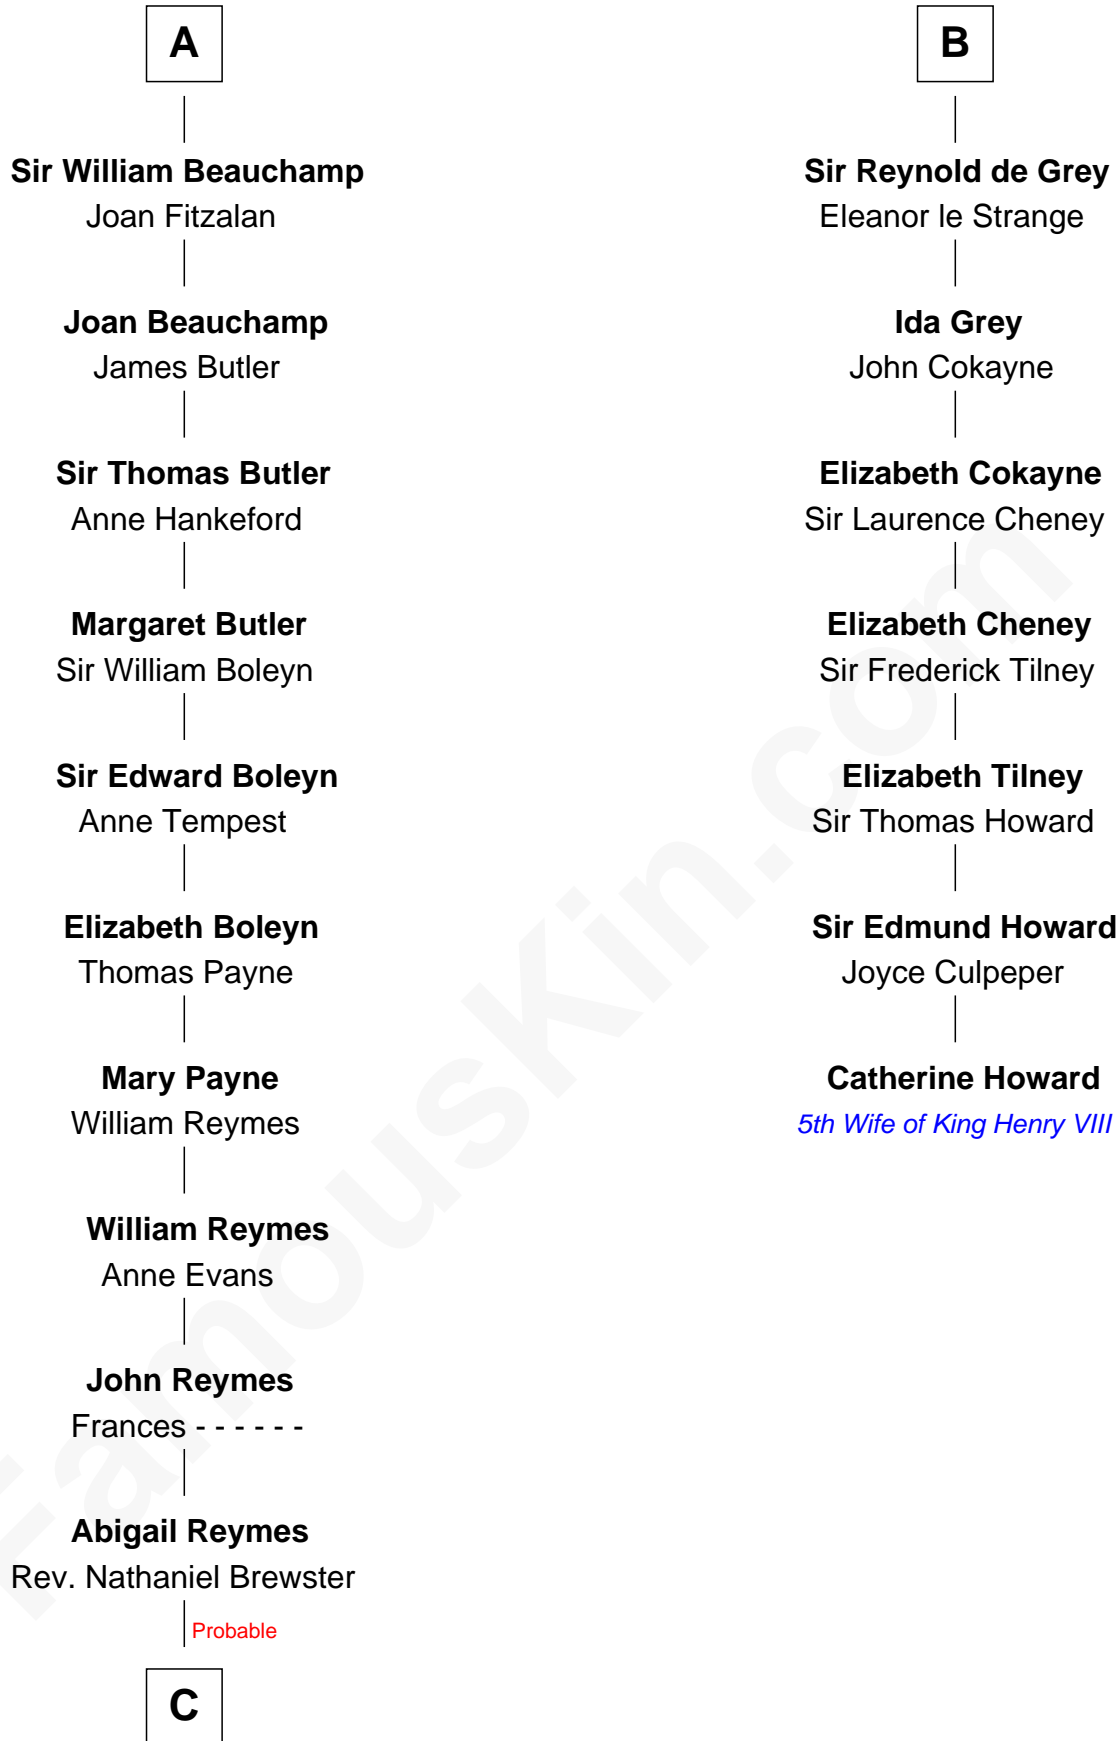

FamousKin.com

Relationship Chart of

William Floyd

Signer of the Declaration of Independence

13th cousin 7 times removed of

Catherine Howard

5th Wife of King Henry VIII

C

—
Sarah Brewster

Jonathan Smith

—
Jonathan Smith

Elizabeth Platt

—
Tabitha Smith

Nicholl Floyd

—
William Floyd

Signer of Declaration of Independence