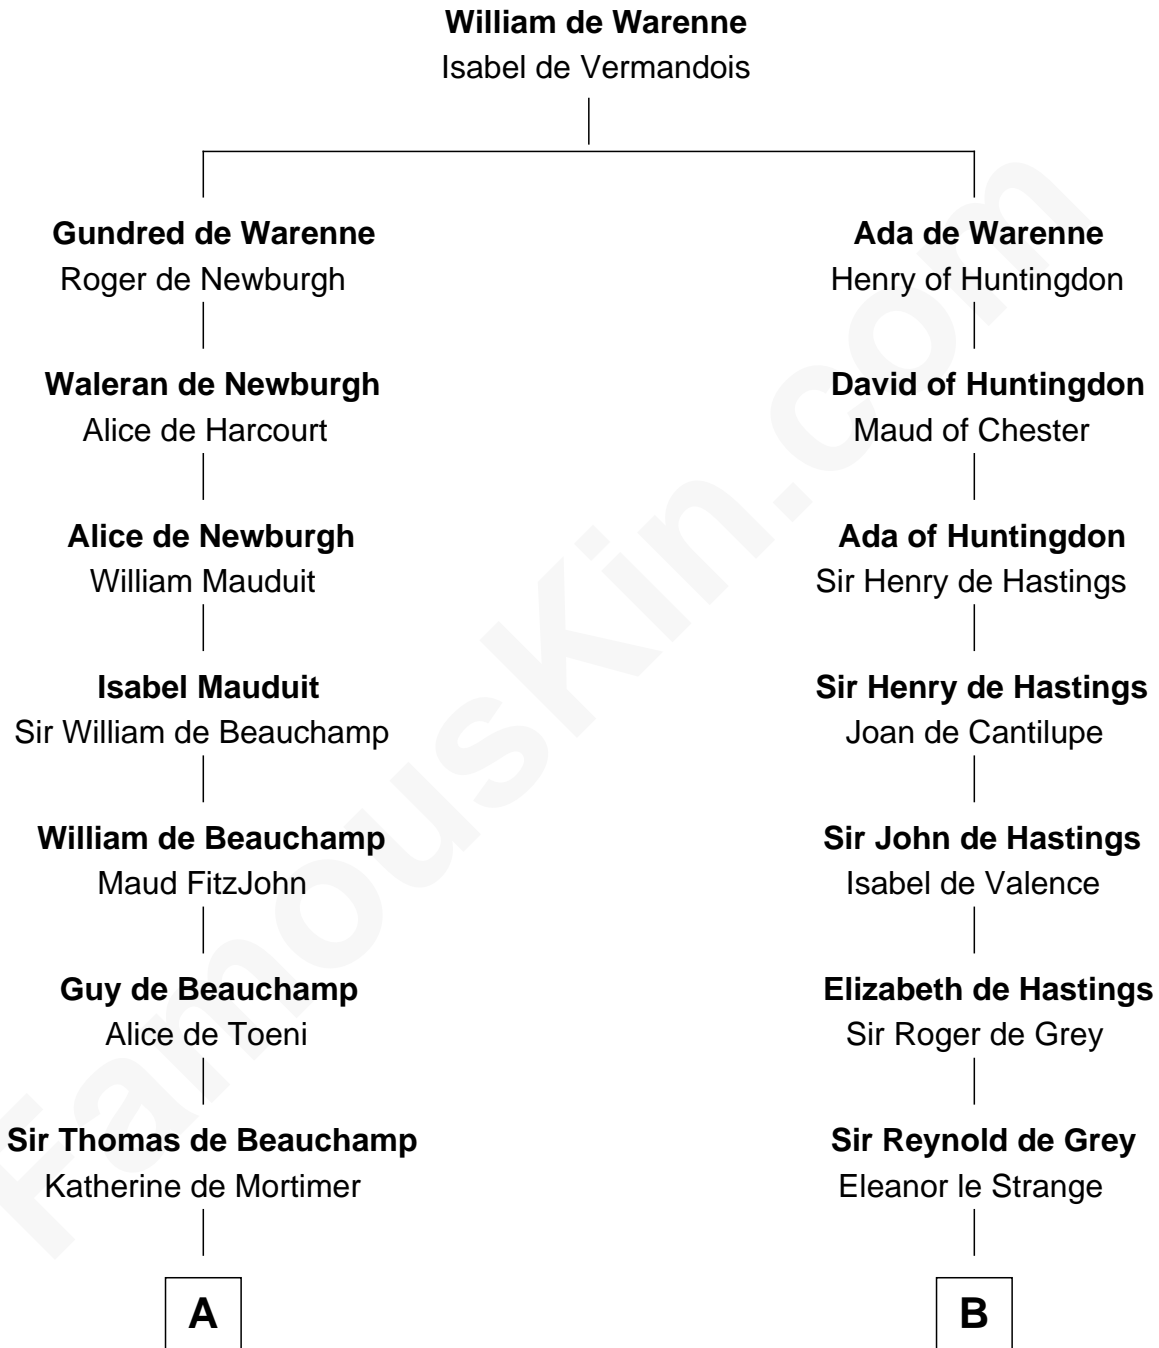

## Relationship Chart of

### William Floyd

*Signer of the Declaration of Independence*

12th cousin 8 times removed of

### Catherine Howard

*5th Wife of King Henry VIII*

**C**

—  
**Sarah Brewster**

Jonathan Smith

—  
**Jonathan Smith**

Elizabeth Platt

—  
**Tabitha Smith**