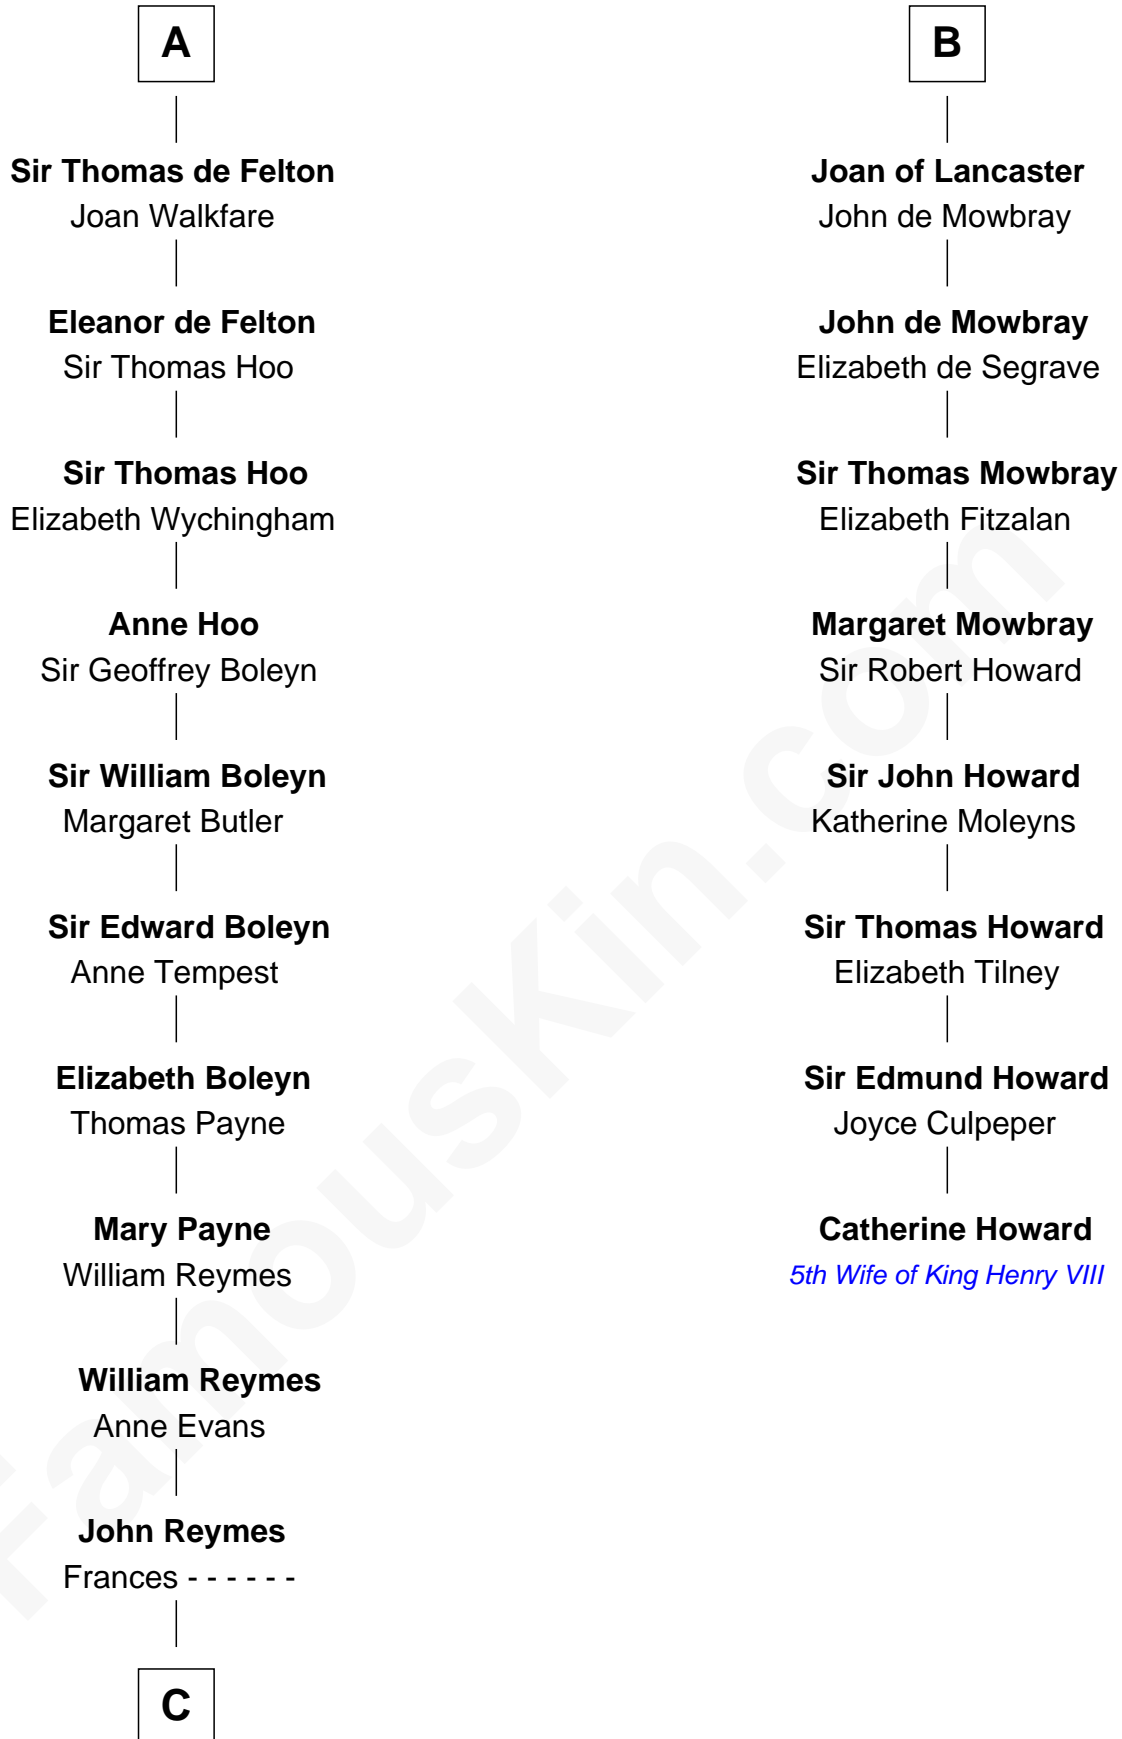

## Relationship Chart of

### William Floyd

*Signer of the Declaration of Independence*

14th cousin 7 times removed of

### Catherine Howard

*5th Wife of King Henry VIII*

#### Gottfried I, Count of Louvain

Ide de Chiny

**C**

**Abigail Reymes**  
Rev. Nathaniel Brewster

Probable

**Sarah Brewster**  
Jonathan Smith

**Jonathan Smith**  
Elizabeth Platt

**Tabitha Smith**  
Nicholl Floyd