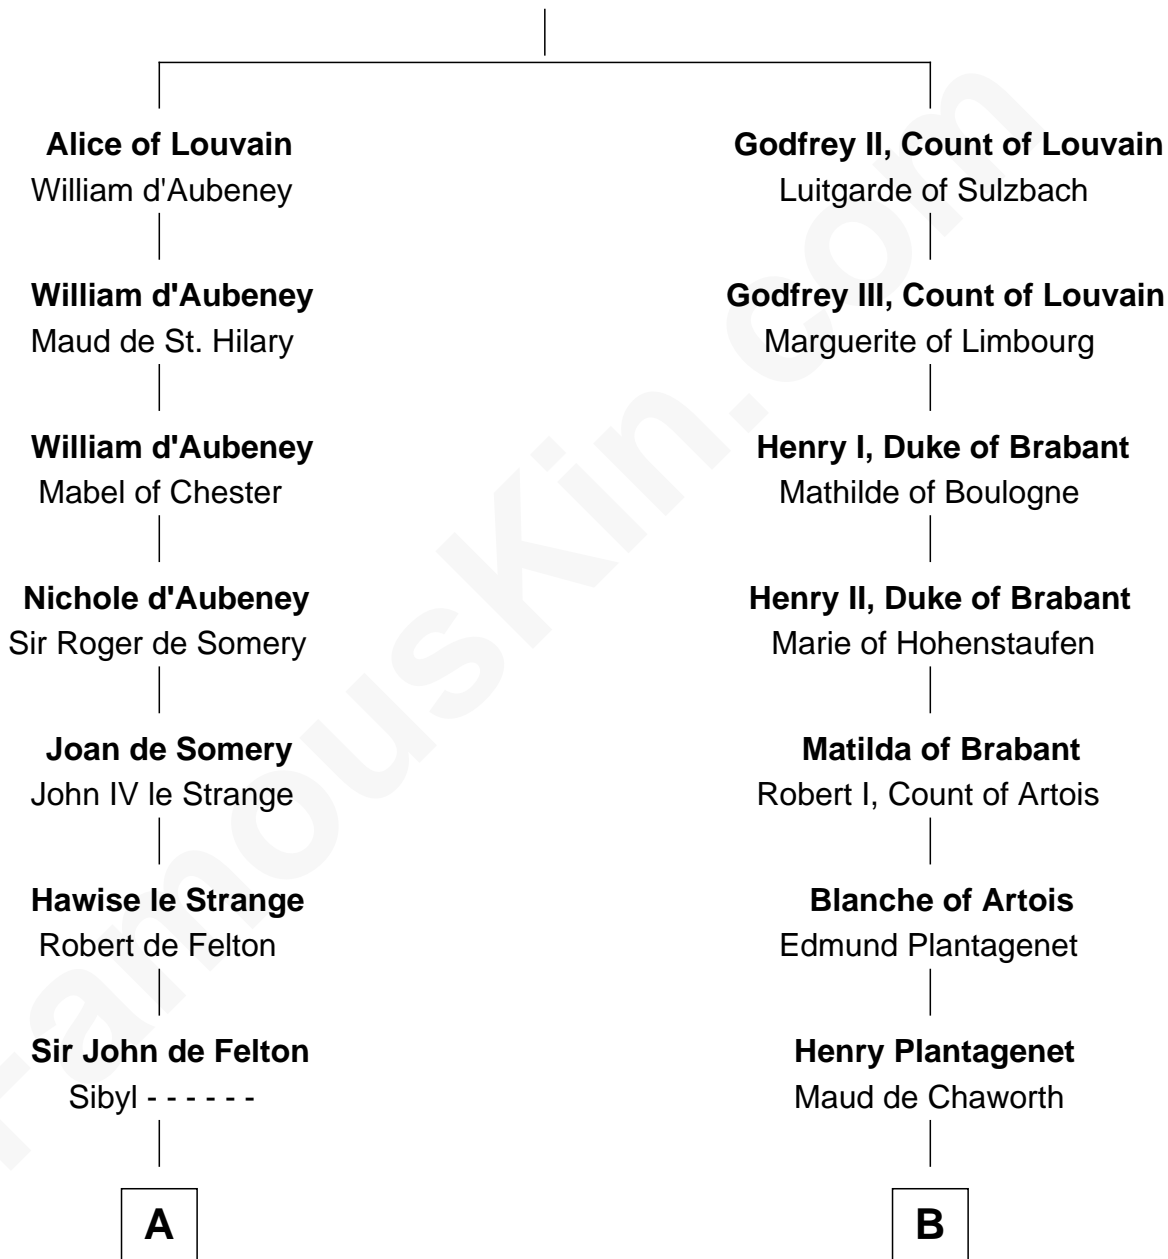

Gottfried I, Count of Louvain

Ide de Chiny